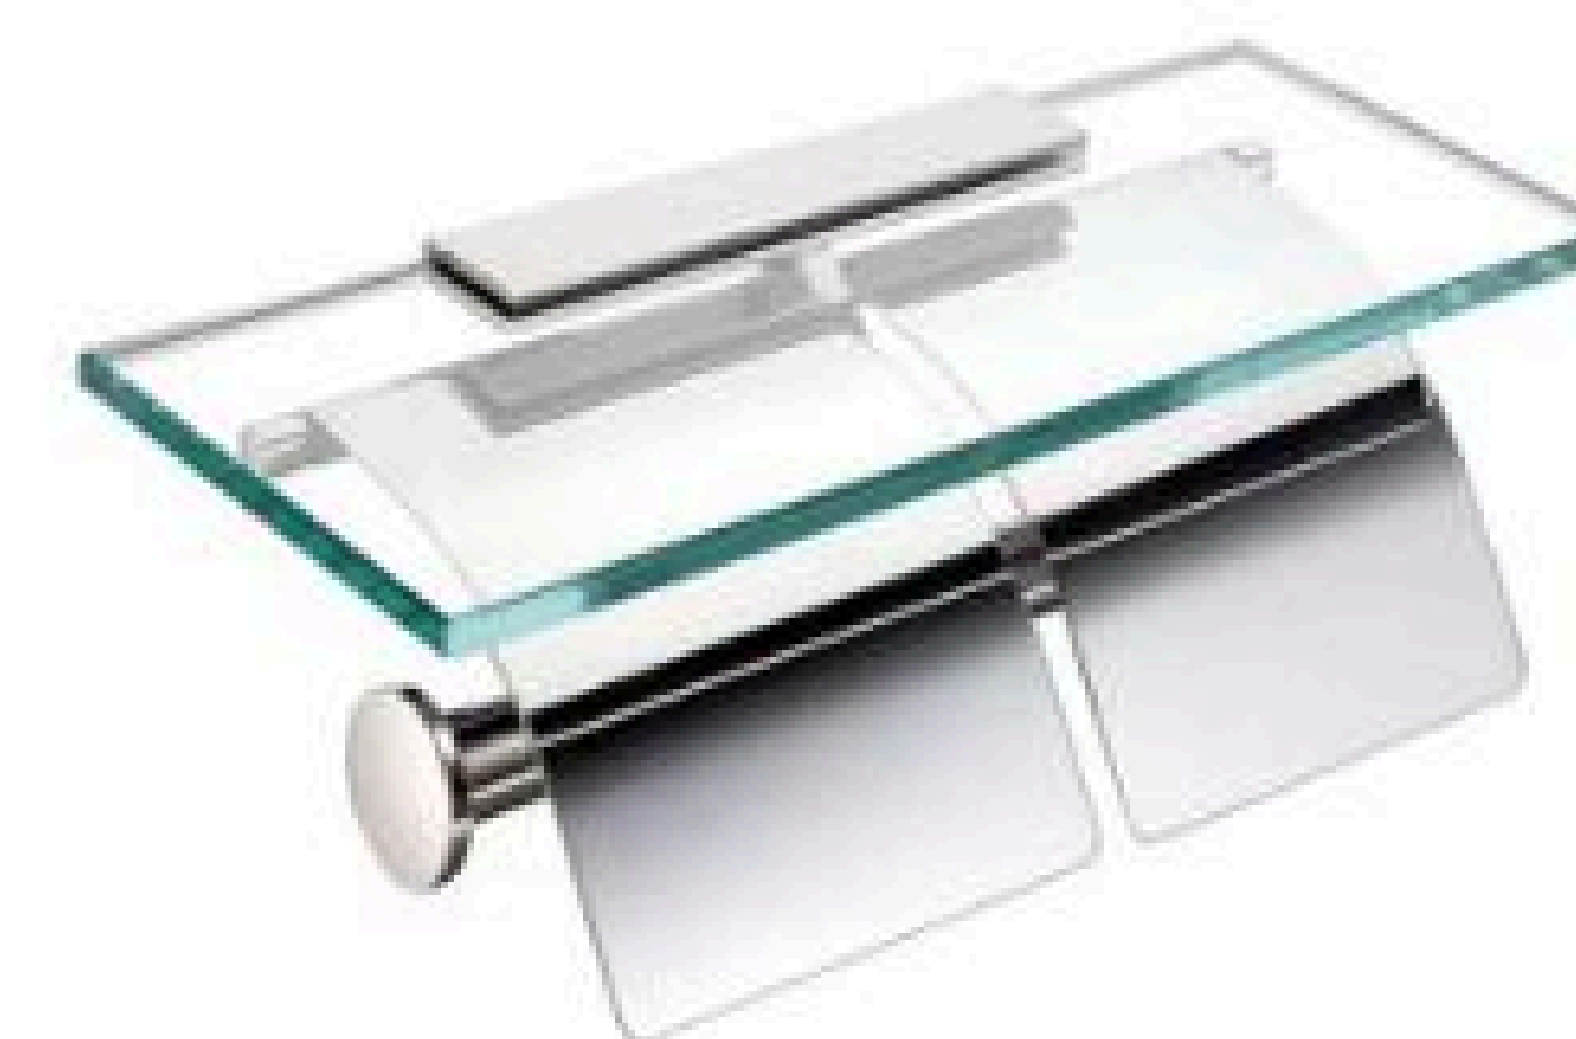

**Z20009**

Double Tissue Holder (Storage Plate)

Chrome

Zinc Alloy+ Stainless Steel

Size 300*100*85mm

**Z20010**

Double Tissue Holder (Storage Plate)

Chrome

Zinc Alloy+ Stainless Steel

Size 300*100*80mm

**Z20011**

Double Tissue Holder (Storage Plate)

Chrome

Zinc Alloy+ Stainless Steel

Size 320*120*80mm

**Z20012**

Double Tissue Holder (Storage Plate)

Mirror

304 Stainless Steel

Size 290*100*190mm

**Z20013**

Double Tissue Holder (Storage Plate)

Chrome

Brass+ Stainless Steel+ Glass