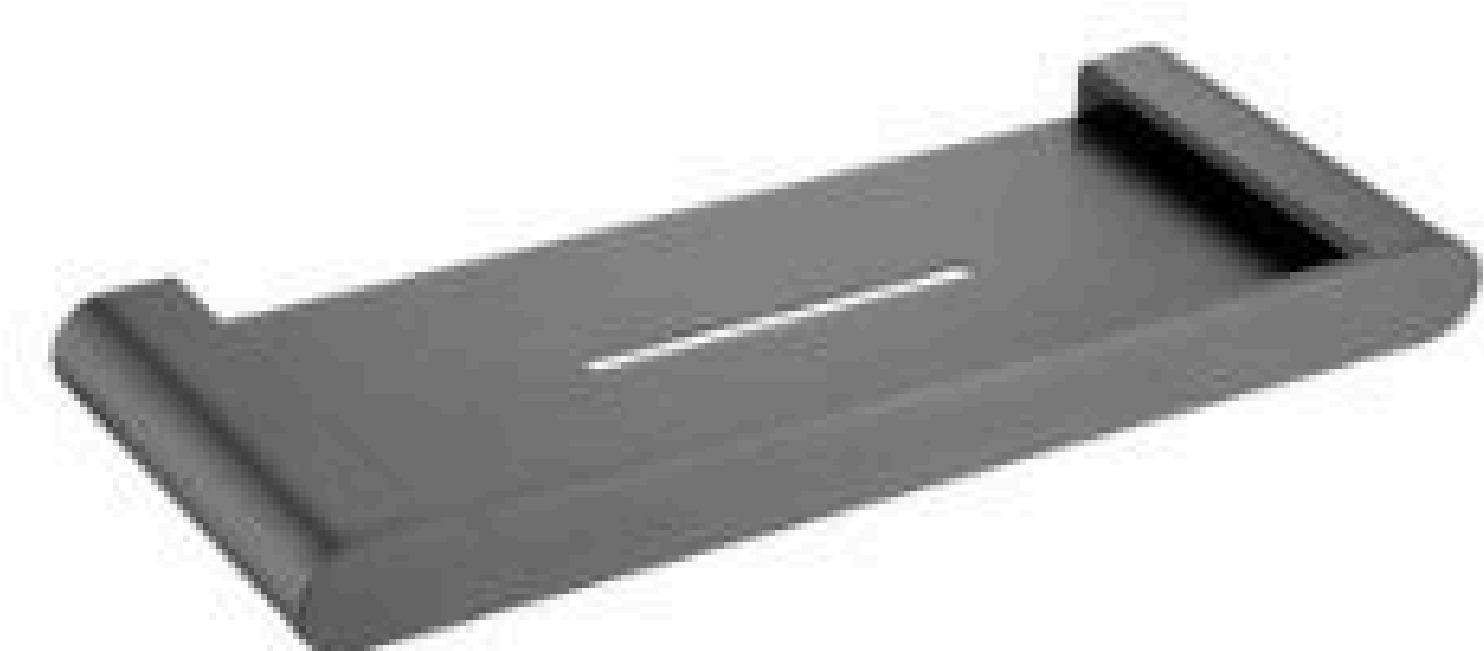

G95011

Single Shelf

Gun Grey

304 Stainless Steel

Size 300*125*26mm