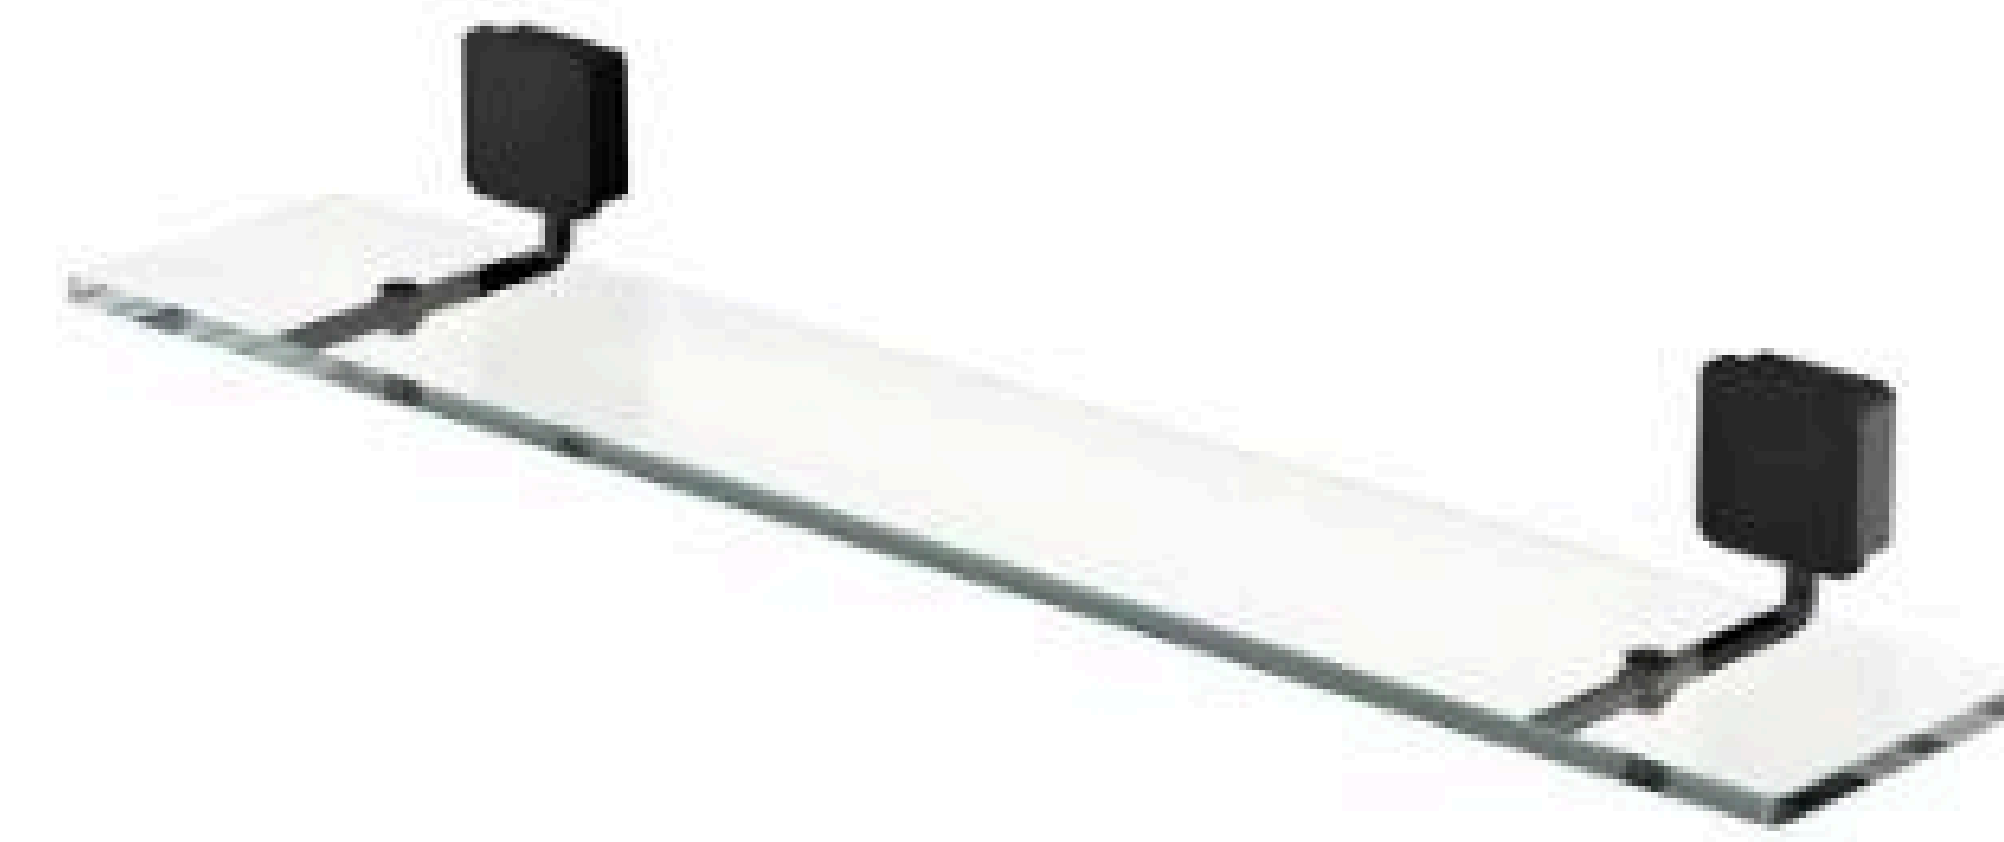

192 SERIES

square

Bathroom Accessorie:

NISSIYA

G192003

Single Towel Bar

Matte Black

Brass+ Stainless Steel

Size 600*73*72mm

G192011

Single Glass Shelf

Matte Black

Brass+ Stainless Steel+ Glass

Size 600*110*72mm

G192004

Tissue Holder

Matte Black

Brass+ Stainless Steel

Size 138*19*112mm