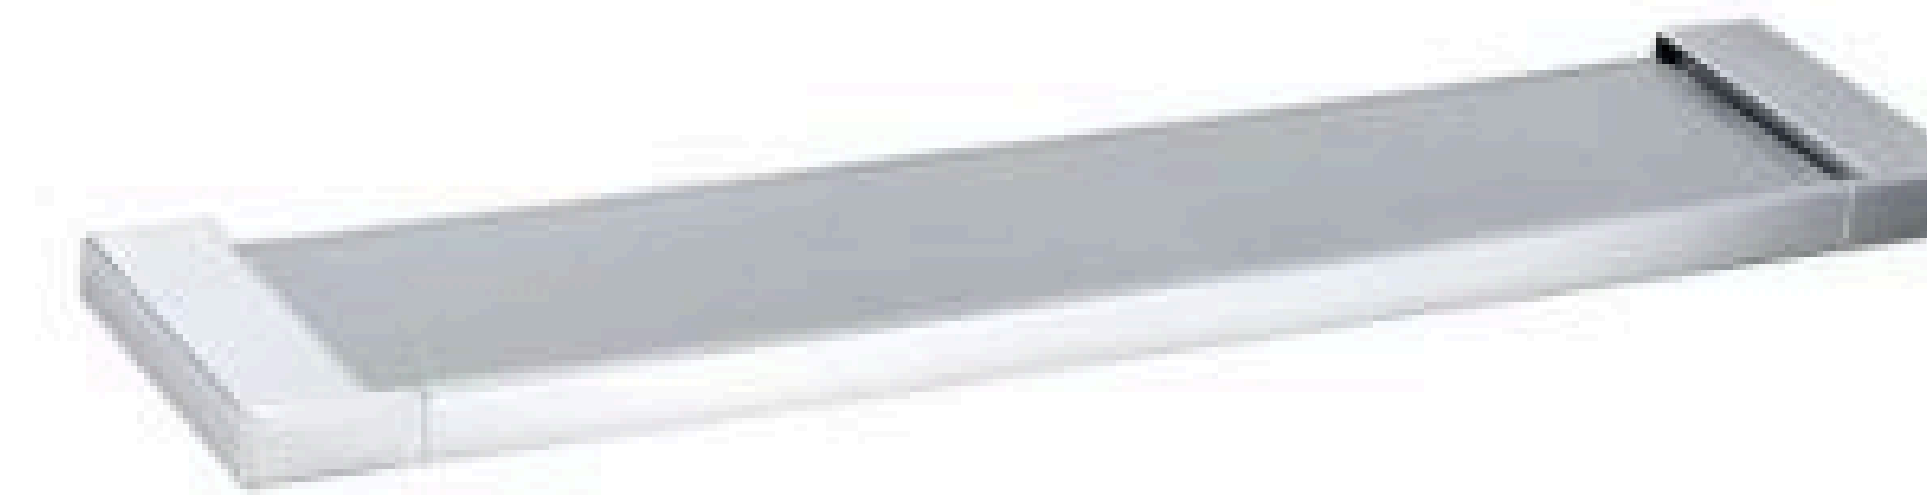

G10011

Single Glass Shelf
Chrome
Zinc Alloy+ Stainless Steel+ Glass
Size 575*120*20mm