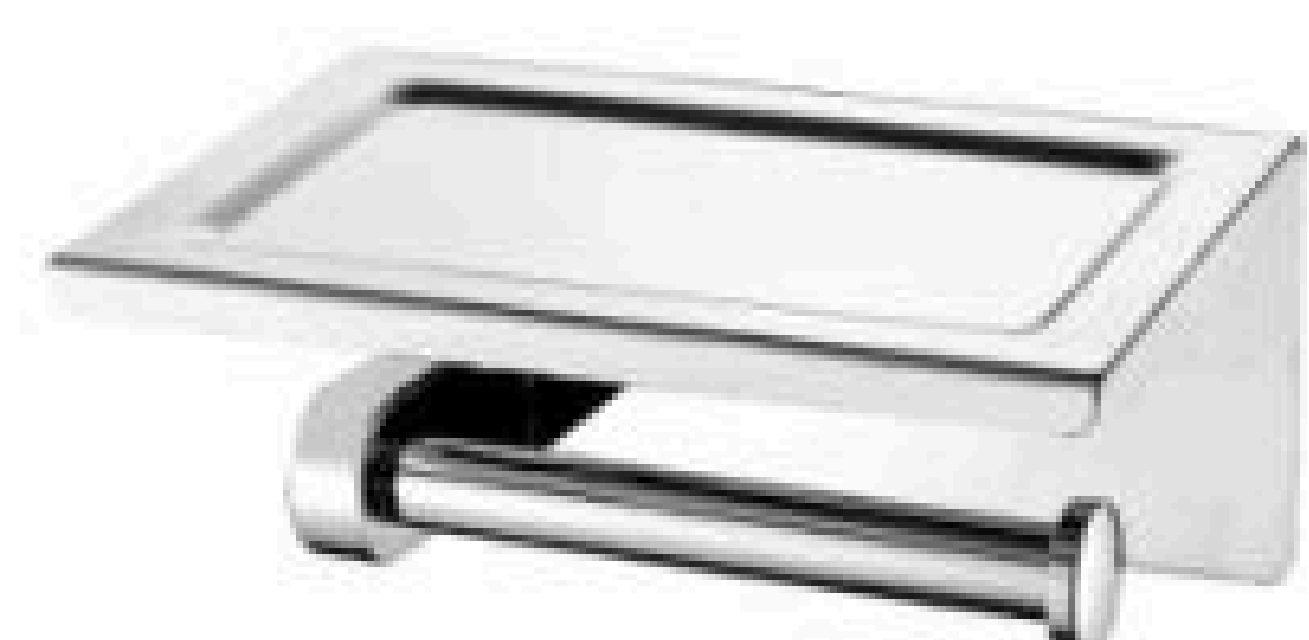

Z10002

Tissue Holder (Storage Plate)

Mirror

304 Stainless Steel

Size 190*120*80mm