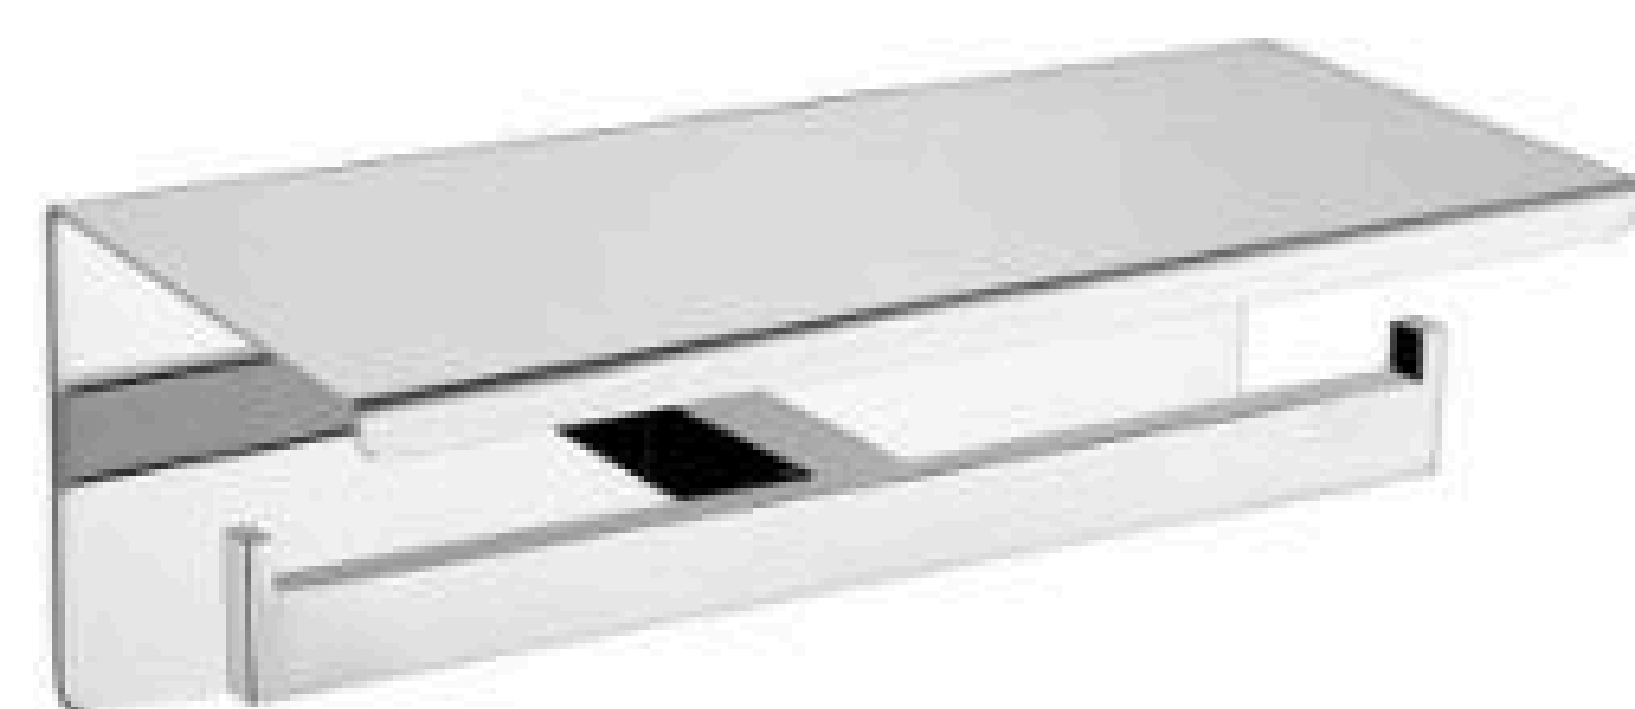

**Z20001**

Double Tissue Holder (Storage Plate)

Mirror

304 Stainless Steel

Size 265*125*80mm

**Z20005**

Double Tissue Holder (Storage Plate)

Chrome