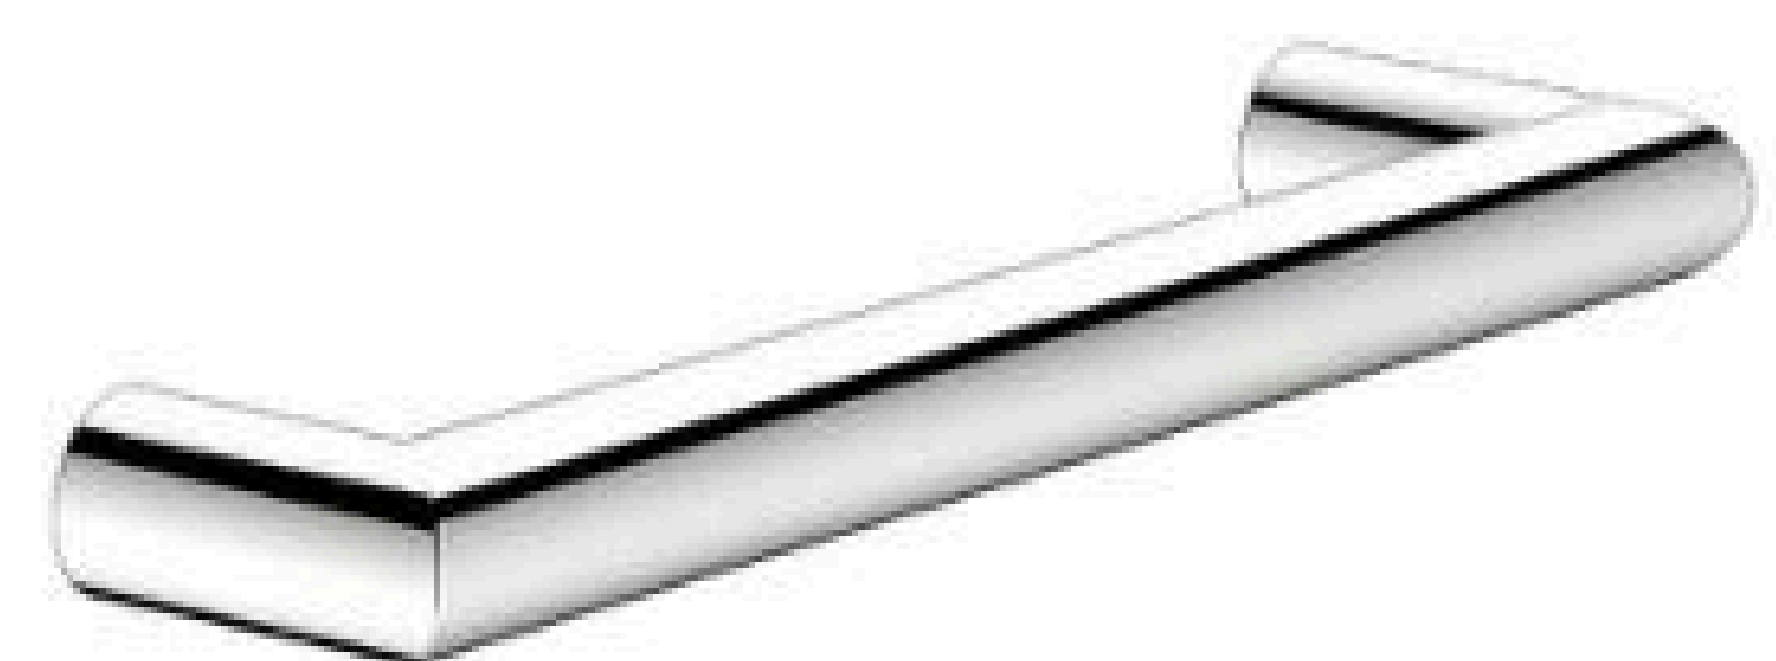

**F0001**

Grab Rail
Mirror
304 Stainless Steel
Size 600*32mm

**F0002**

Grab Rail
Mirror
304 Stainless Steel
Size 600*72*55mm

**F0003**

Grab Rail
Mirror
304 Stainless Steel
Size 600*70*30mm

**F0004**

Grab Rail
Mirror
304 Stainless Steel
Size 300*35mm