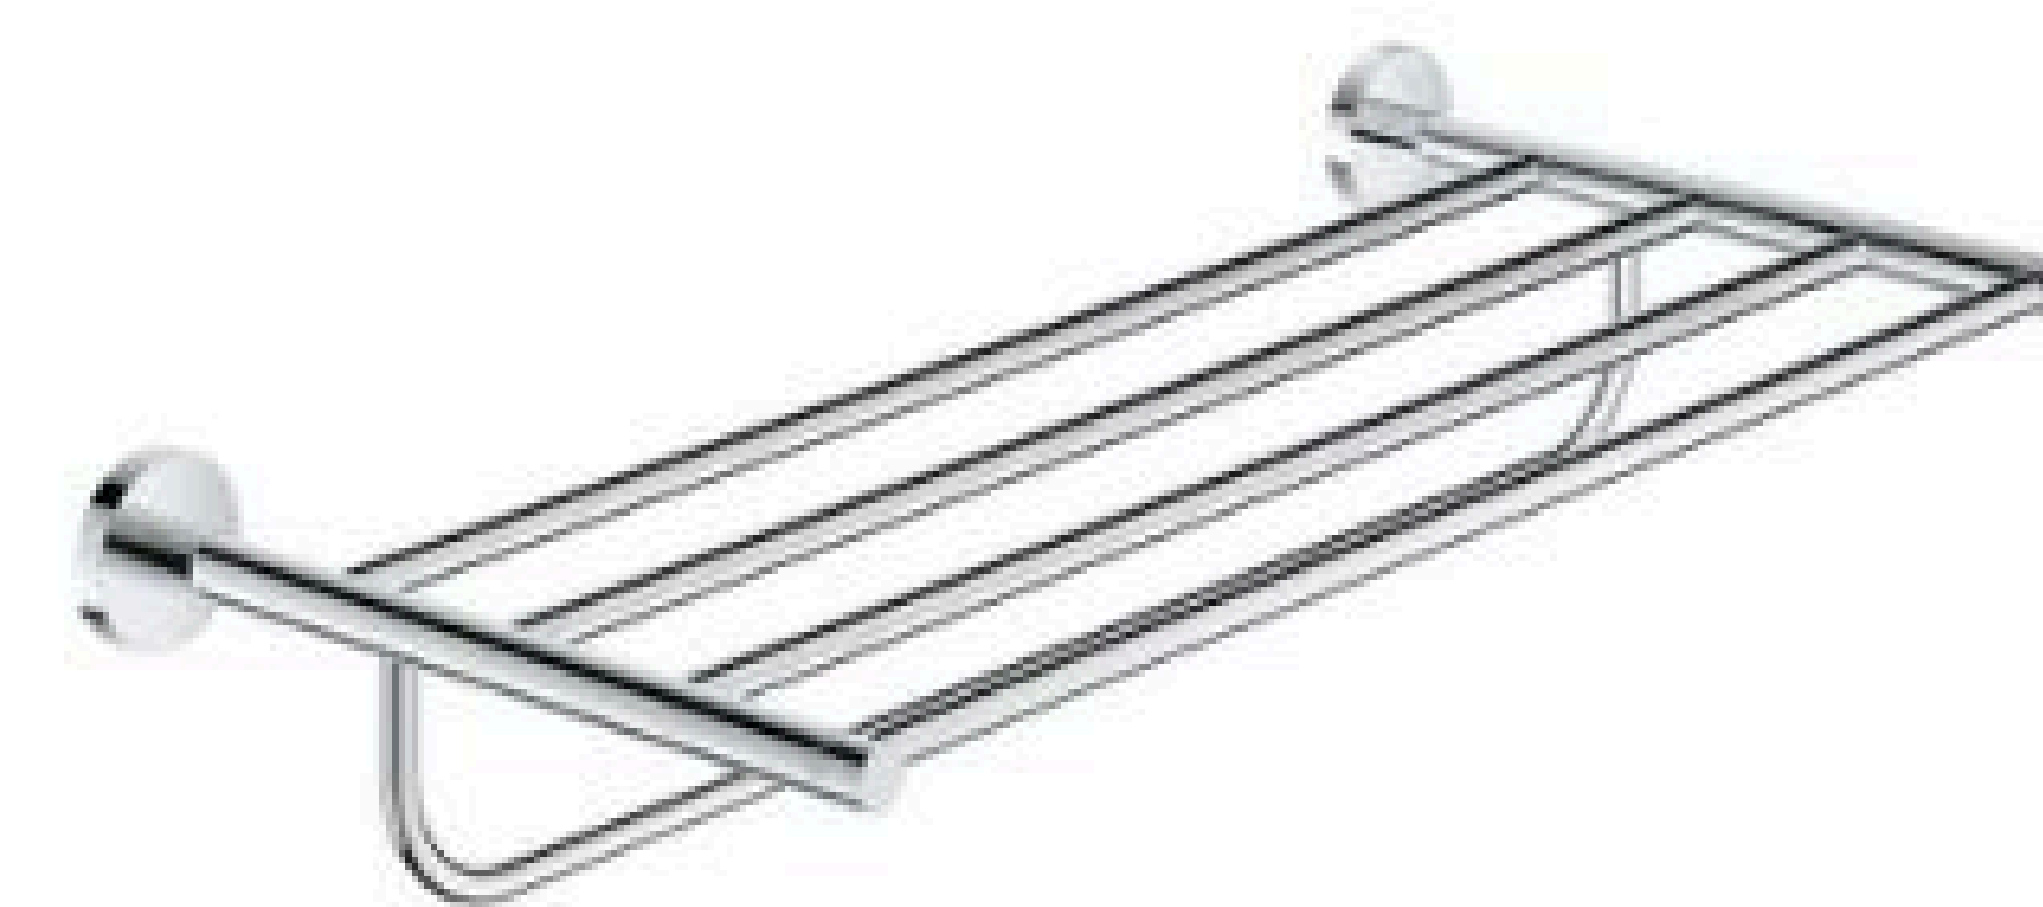

Size 165*120*380mm

12 SERIES

G12001

Double Towel Shelf
Chrome
Brass+ Stainless Steel
Size 550*270*110mm

G12002

Double Towel Bar
Chrome
Brass+ Stainless Steel
Size 600*105*55mm

G12003

Single Towel Bar
Chrome
Brass+ Stainless Steel
Size 654*60*55mm