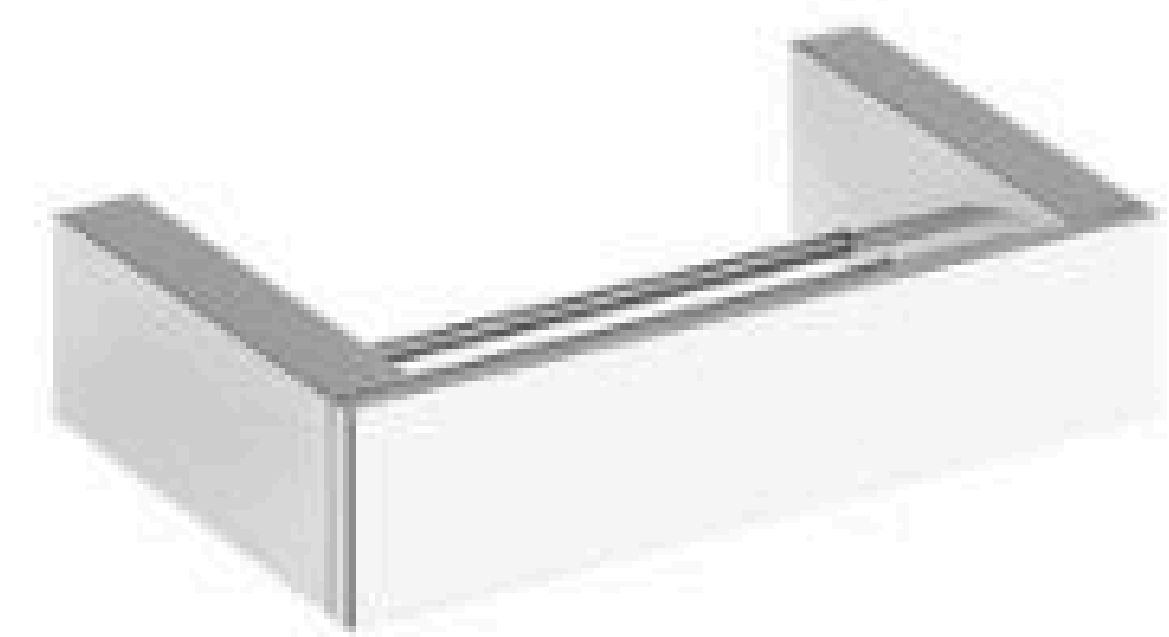

G28015-1

Storage Basket
Chrome
Brass+ Stainless Steel
Size 140*95*35mm