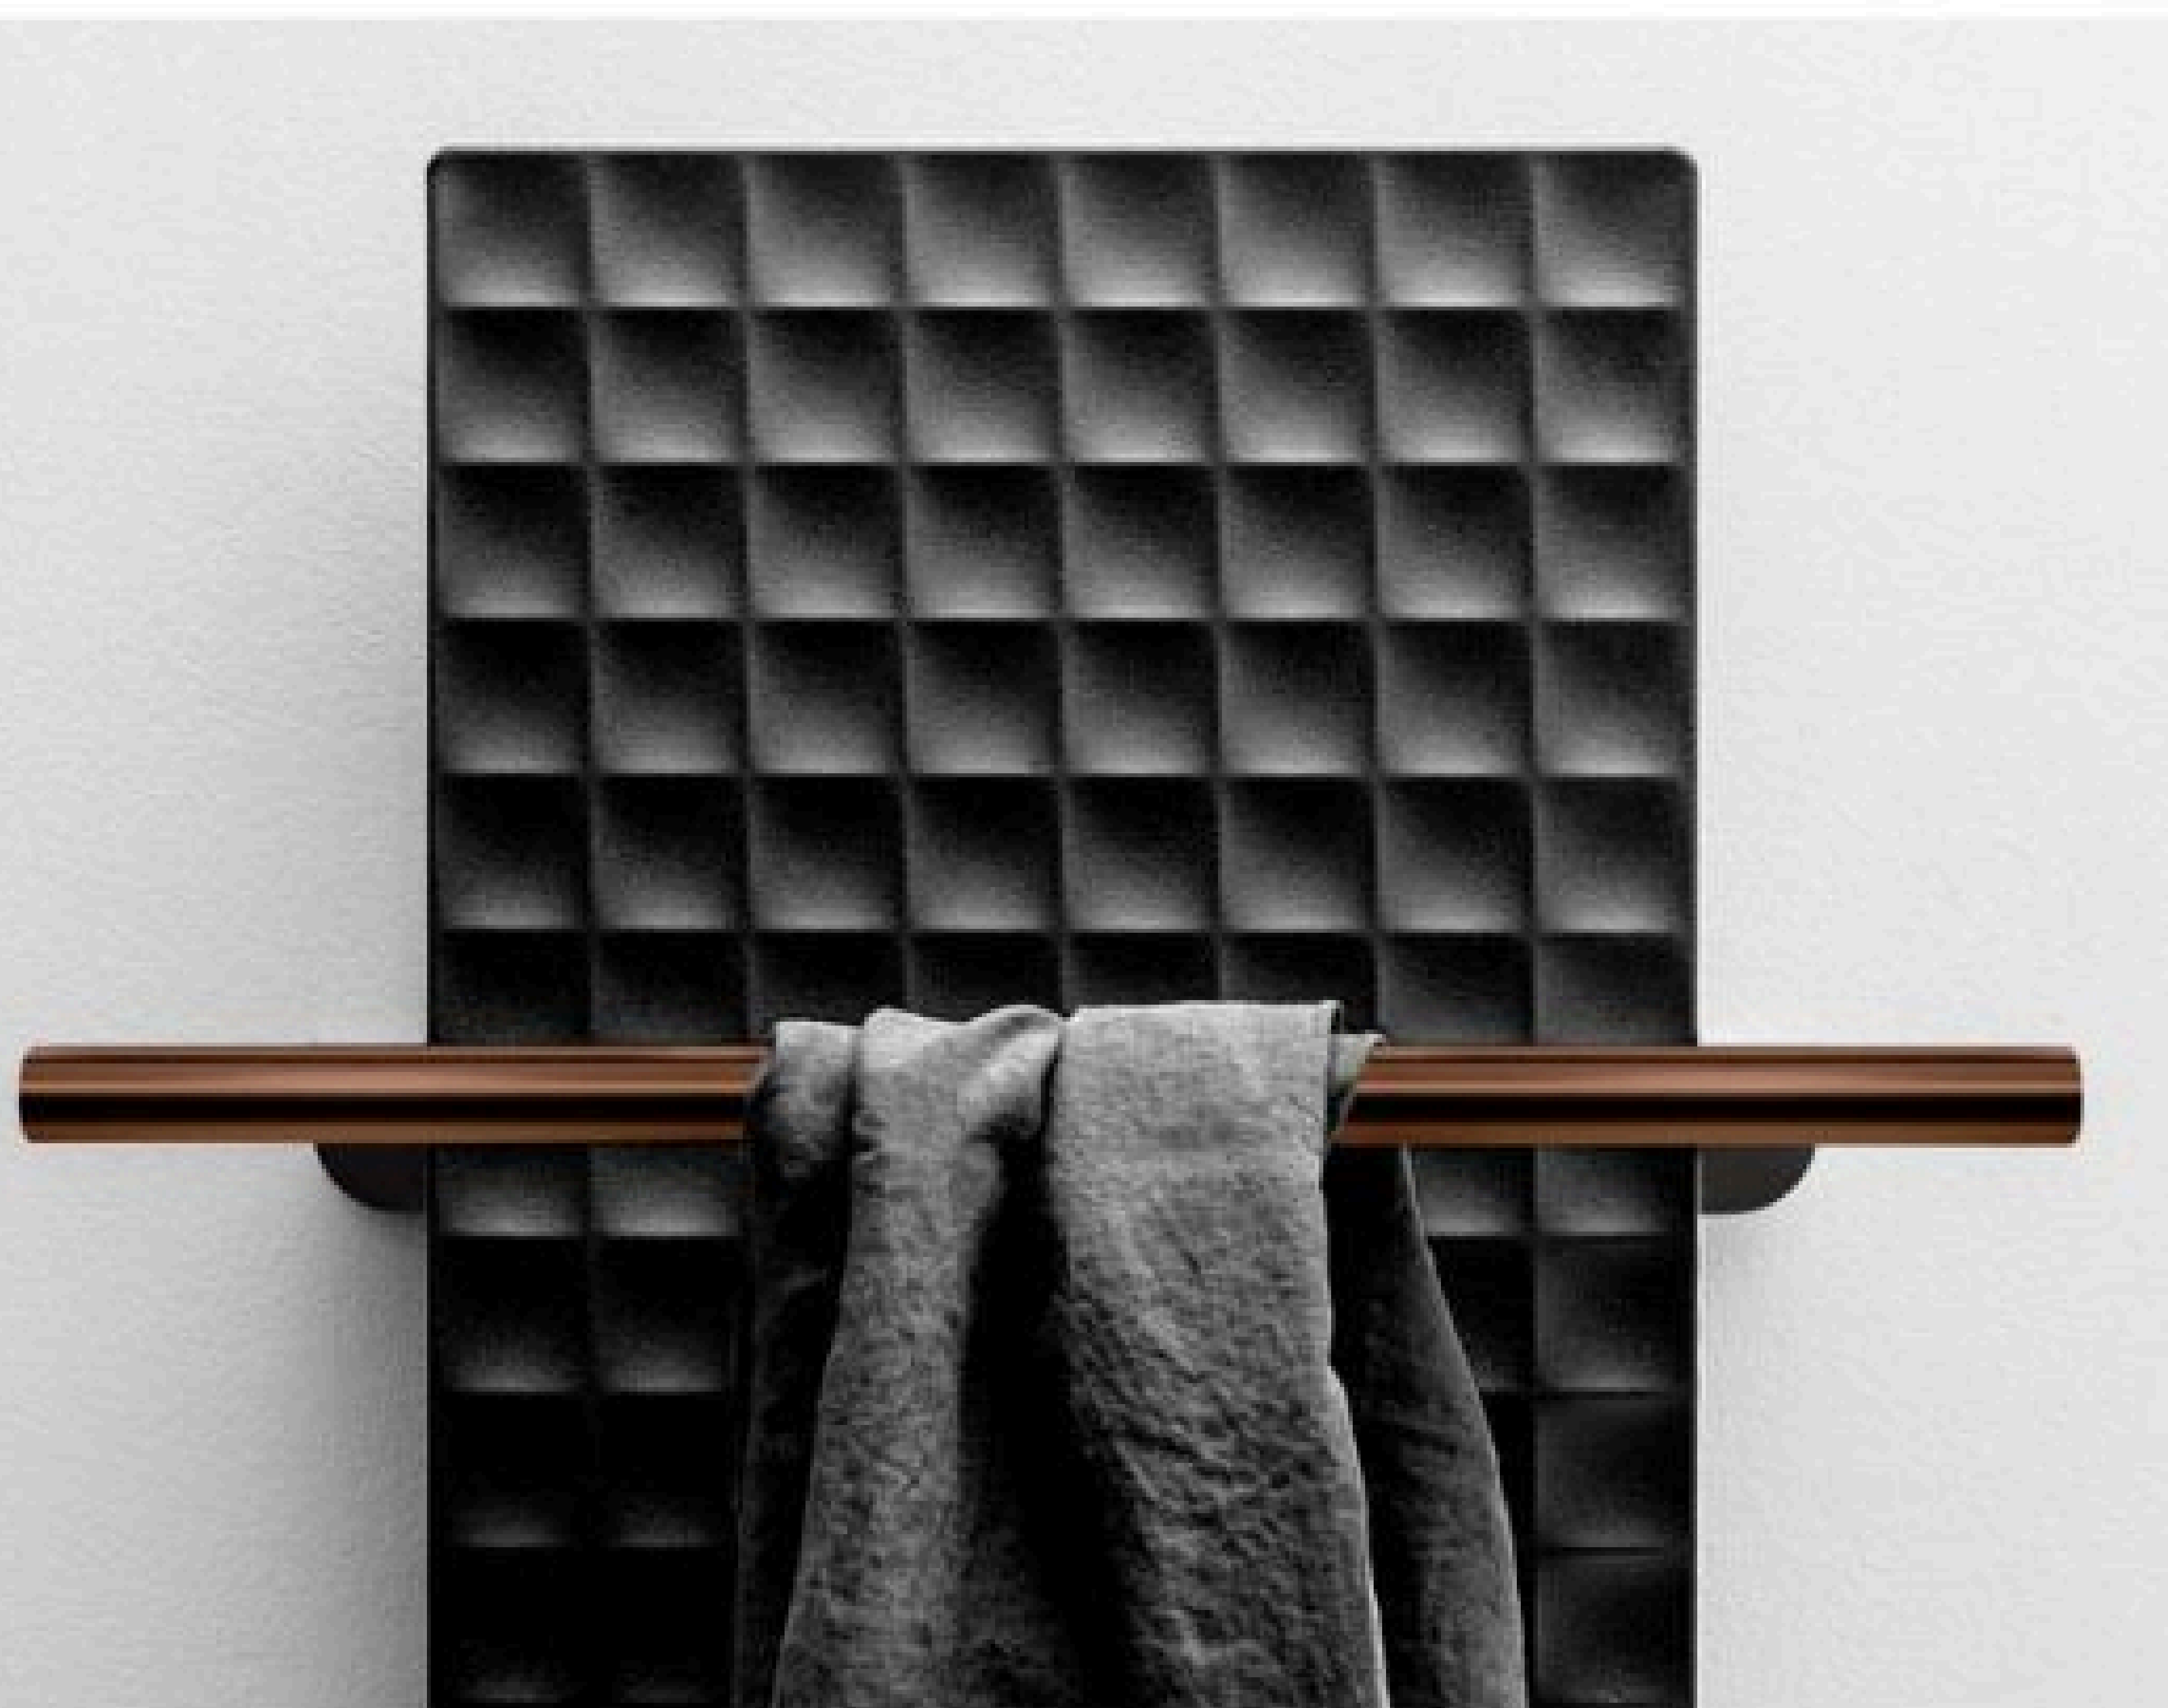

ELECTRIC HEATING

L1800 X W400 MM
HEAT CONTROL 45~60°C
HEATING BASE COLOR WHITE
+ TOWEL BAR COLOR CHROME