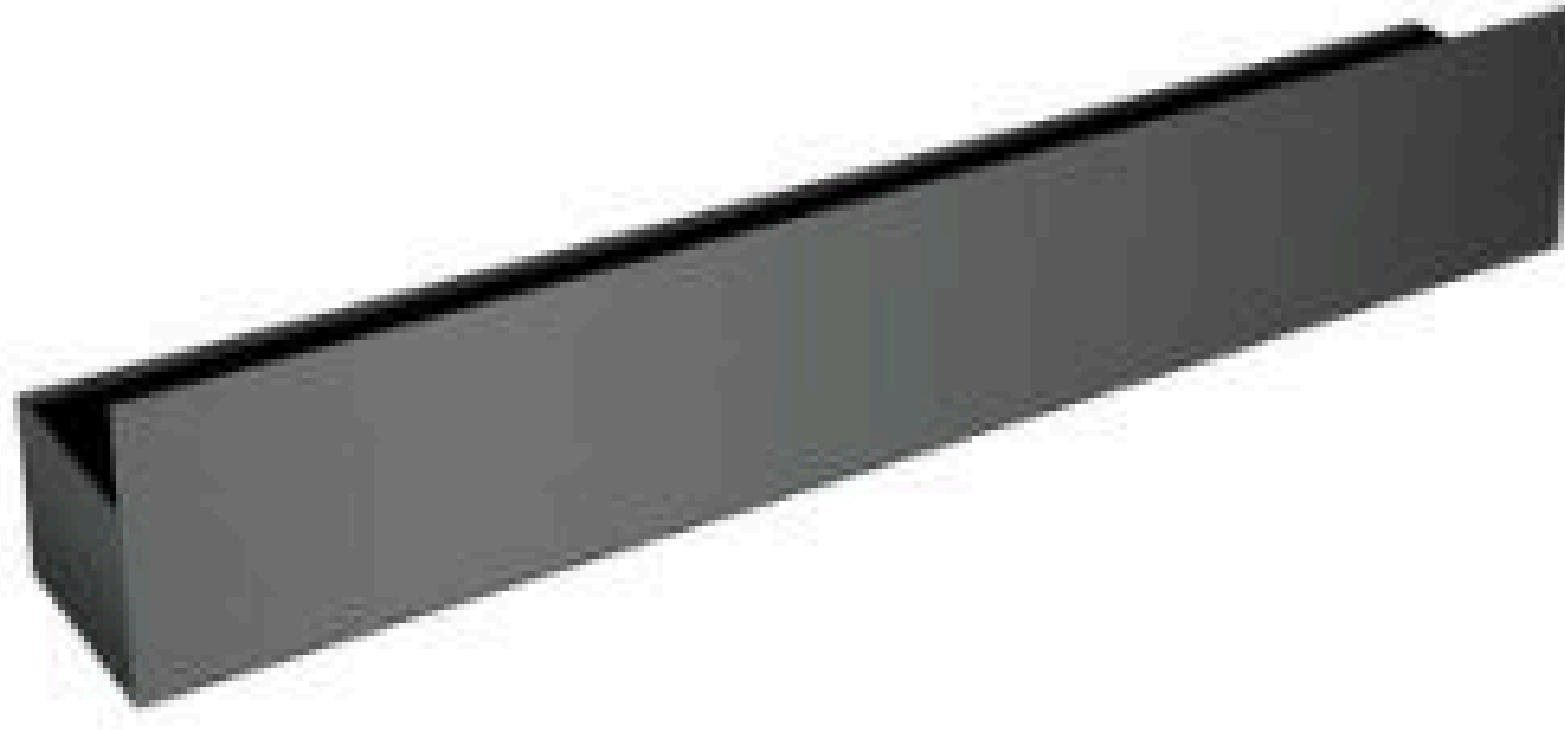

S2006

Storage Rack
Gun Grey
304 Stainless Steel
Size 800*120*140mm