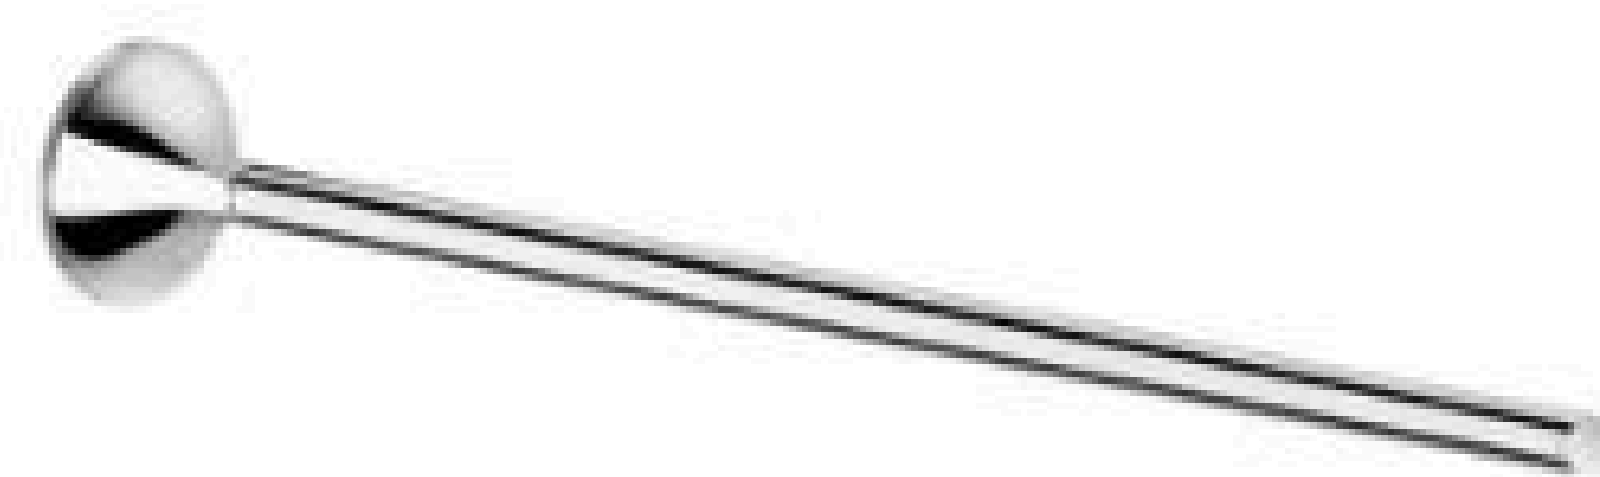

G26003-1

Single Towel Rail
Chrome
Brass+ Stainless Steel
Size 60*452*60mm

33