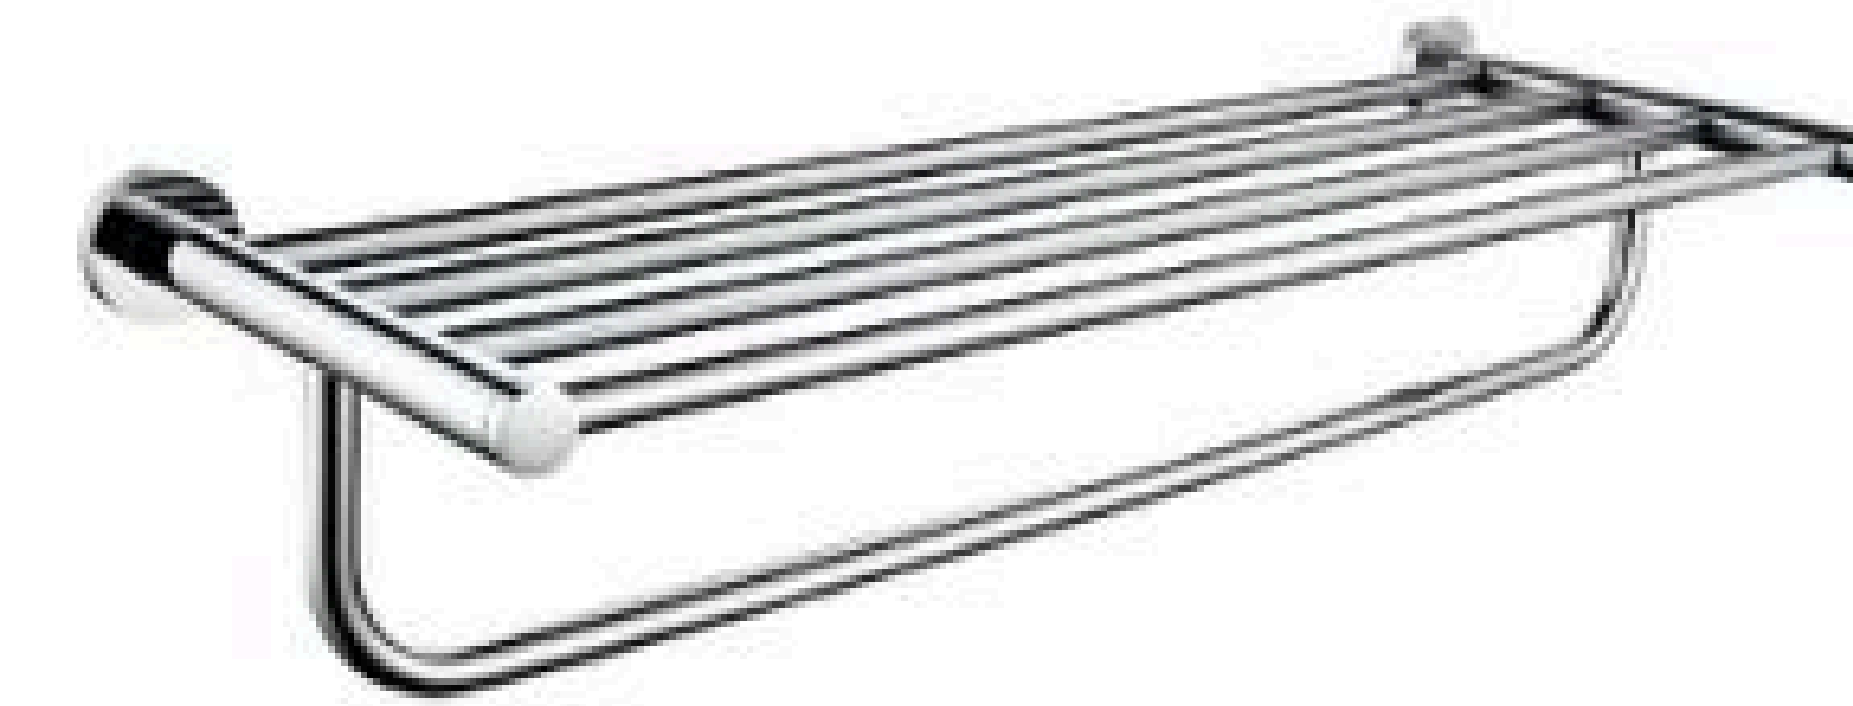

G13001

Double Towel Shelf
Chrome or Mirror
Brass+ Stainless Steel
Size 600*210*130mm