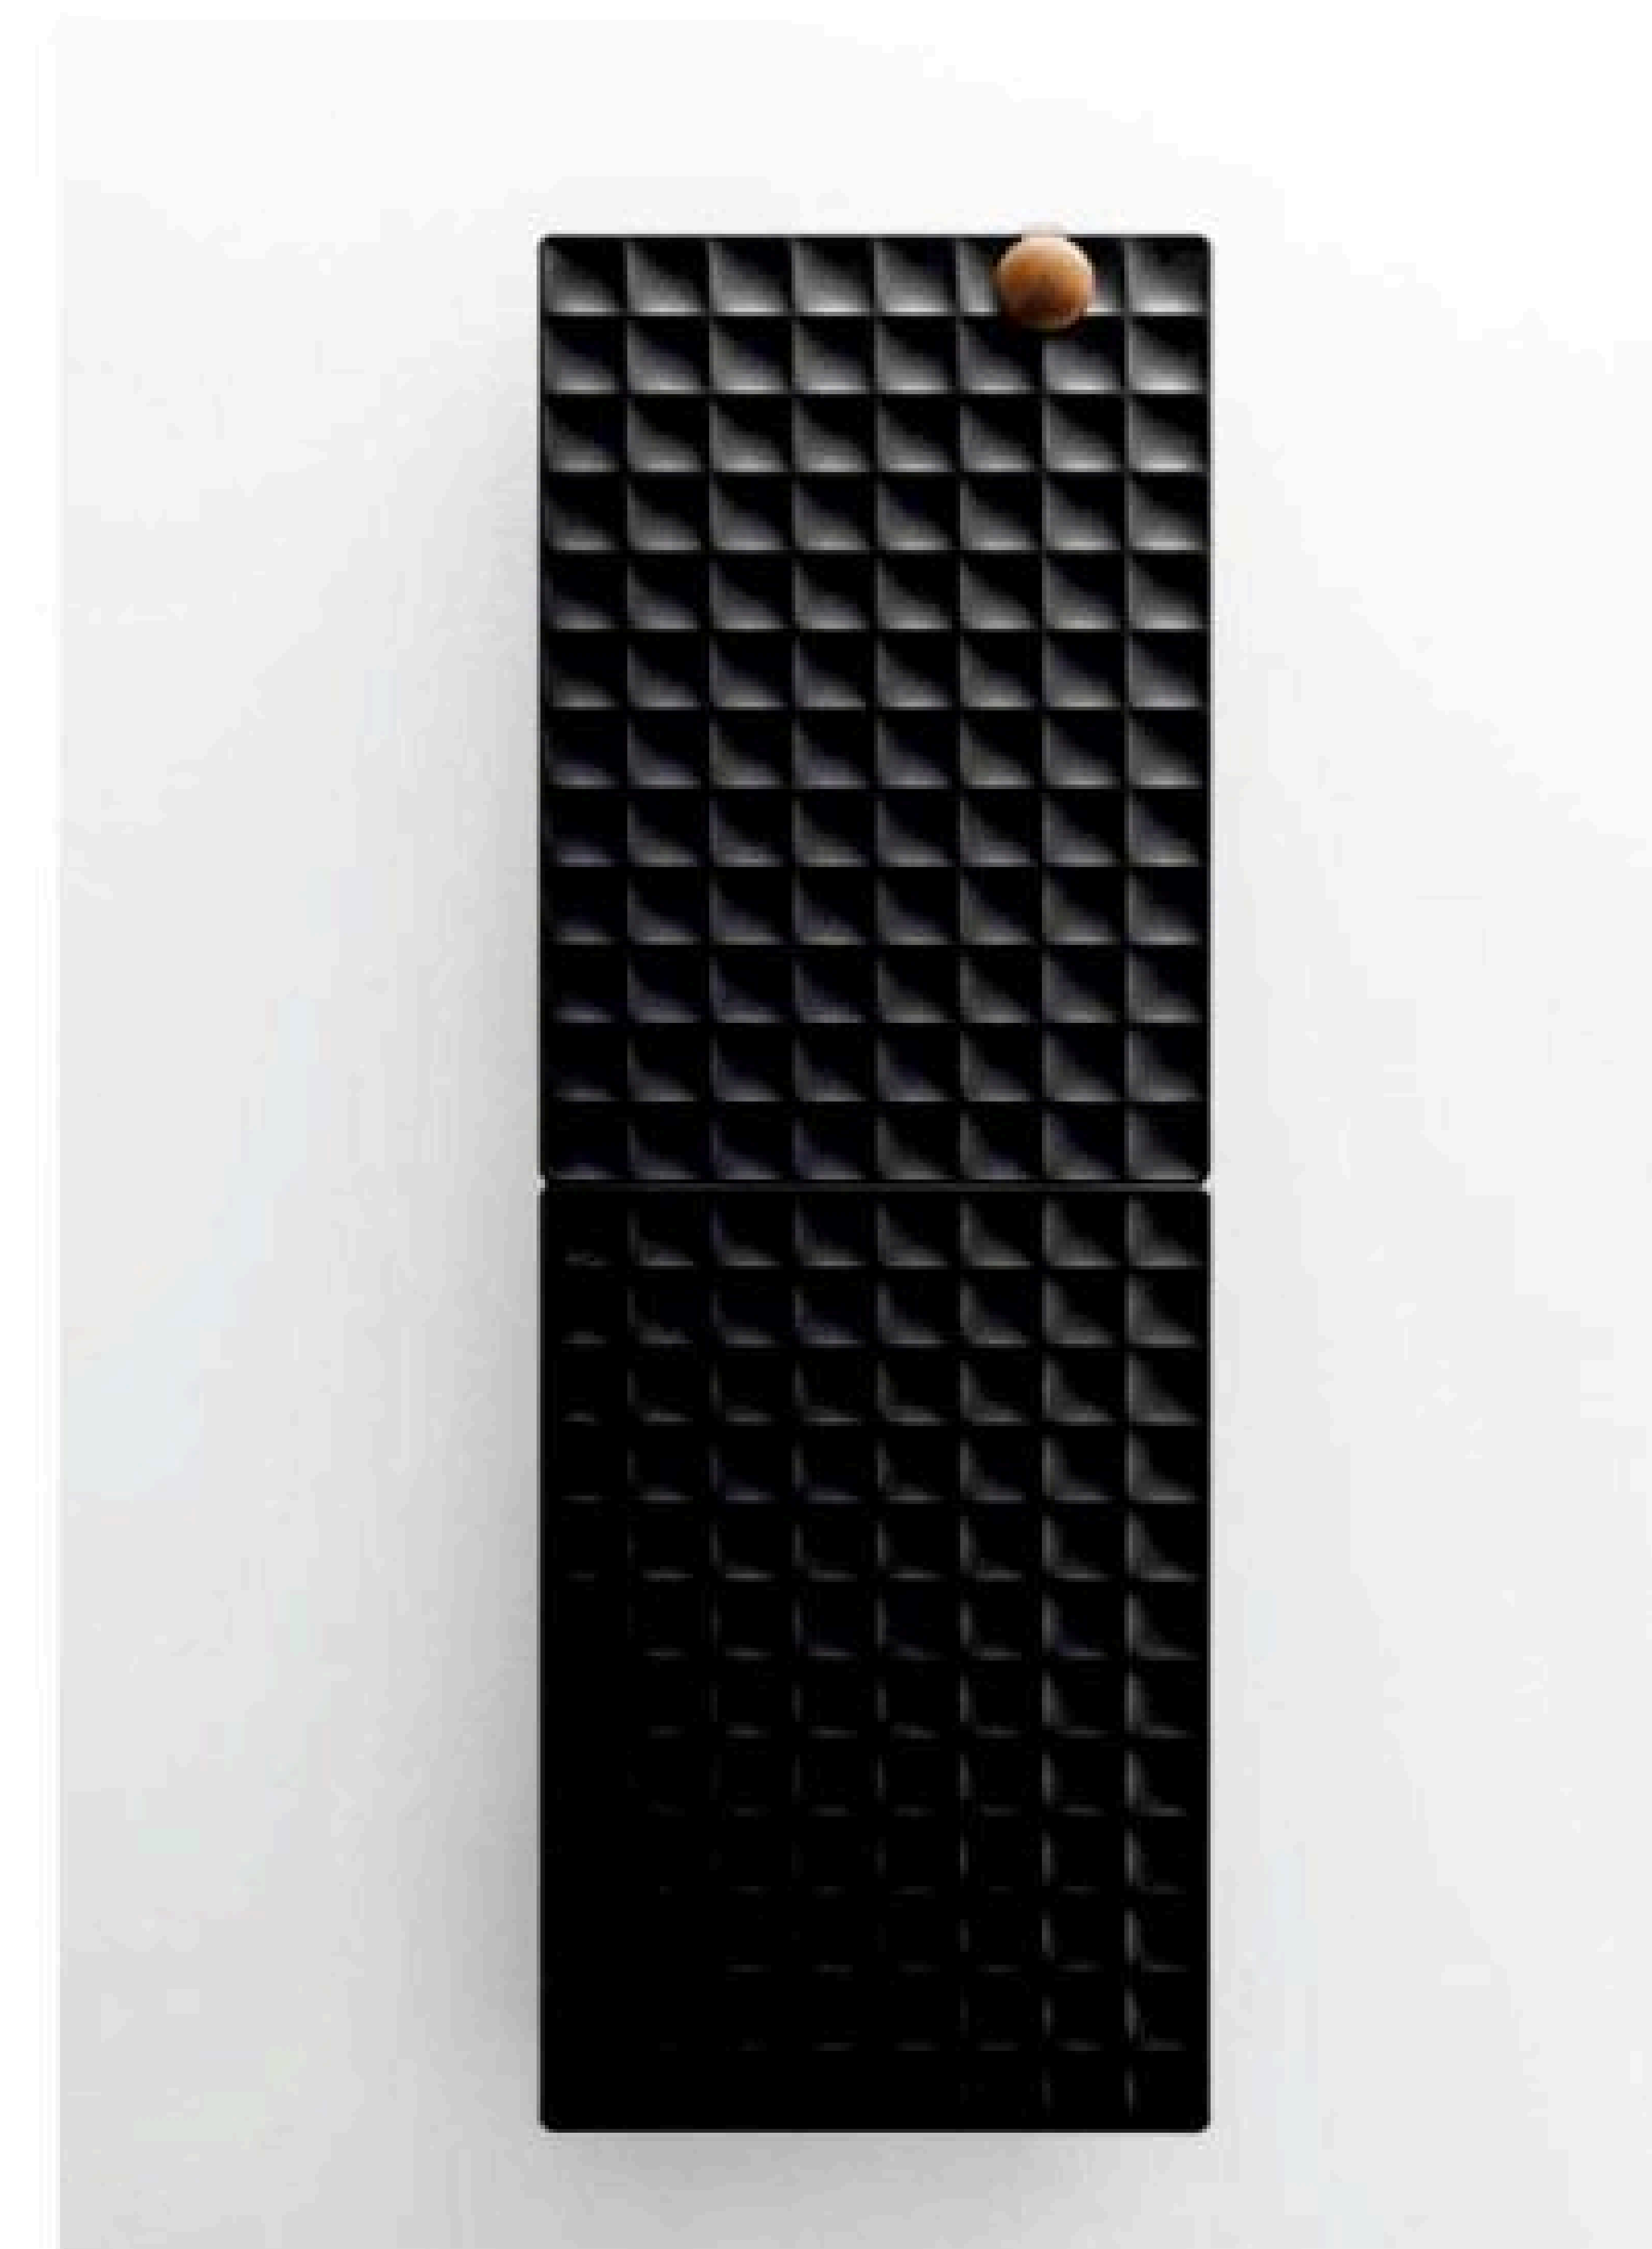

LATTICE

DESIGN

L1200 X W400 MM
HEAT CONTROL 45~60°C
BASE COLOR GREEN
+ ROBE HOOK