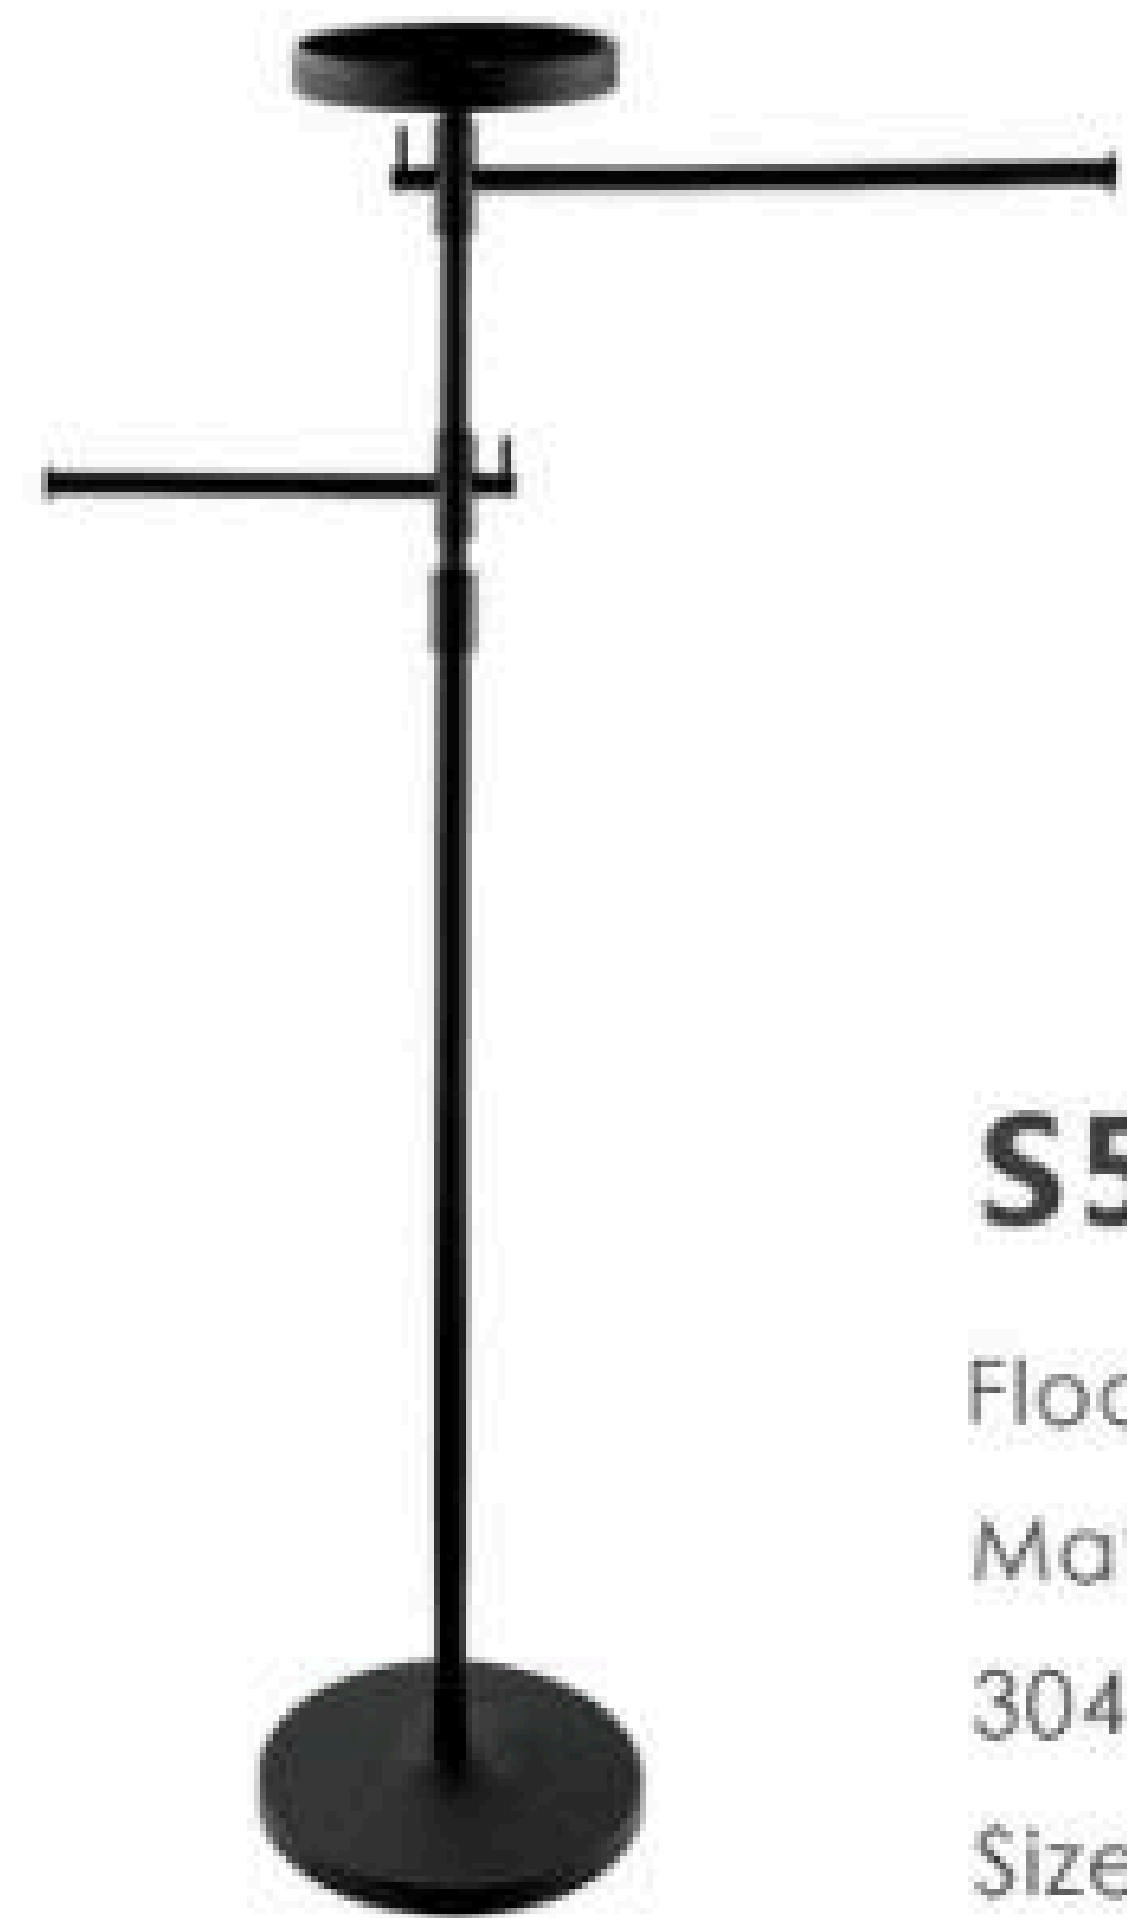

S4004

Floor Towel Rack
Matte Black
304 Stainless Steel
Size H1200mm

FLOOR TOWEL RACK

S5004

Floor Towel Rack
Matte Black
304 Stainless Steel
Size 240*150*800mm

S5005

Floor Towel Rack
Matte Black
304 Stainless Steel
Size 210*150*800mm