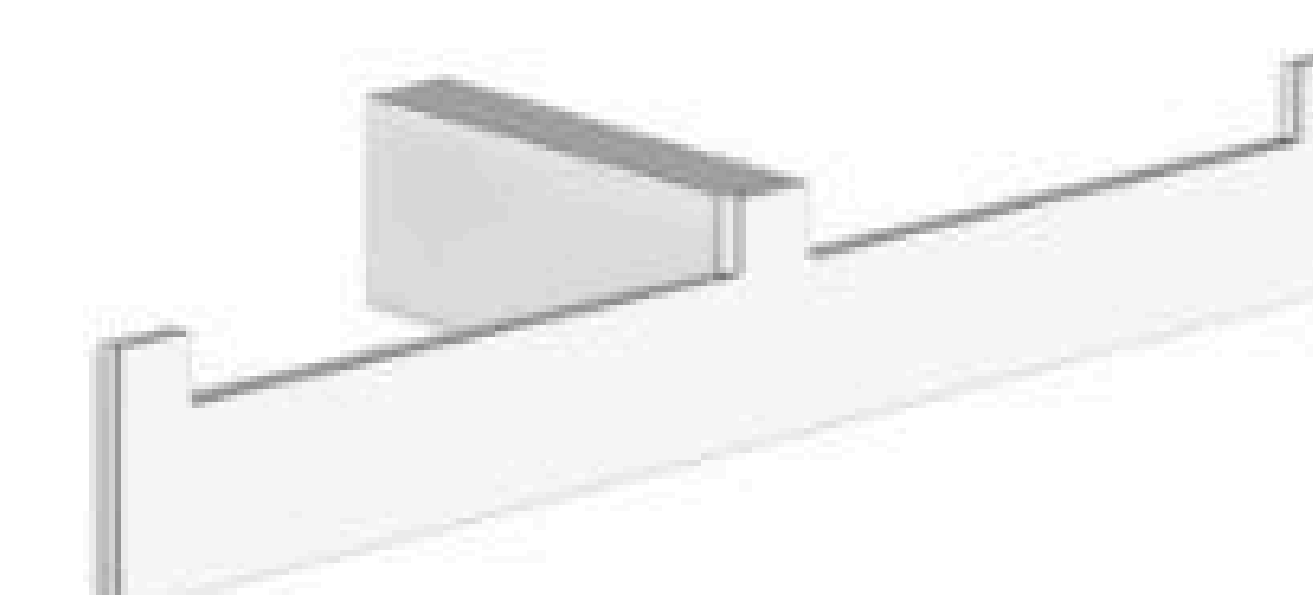

G28S004

Double Tissue Holder
Chrome
Brass+ Stainless Steel
Size 265*75*35mm