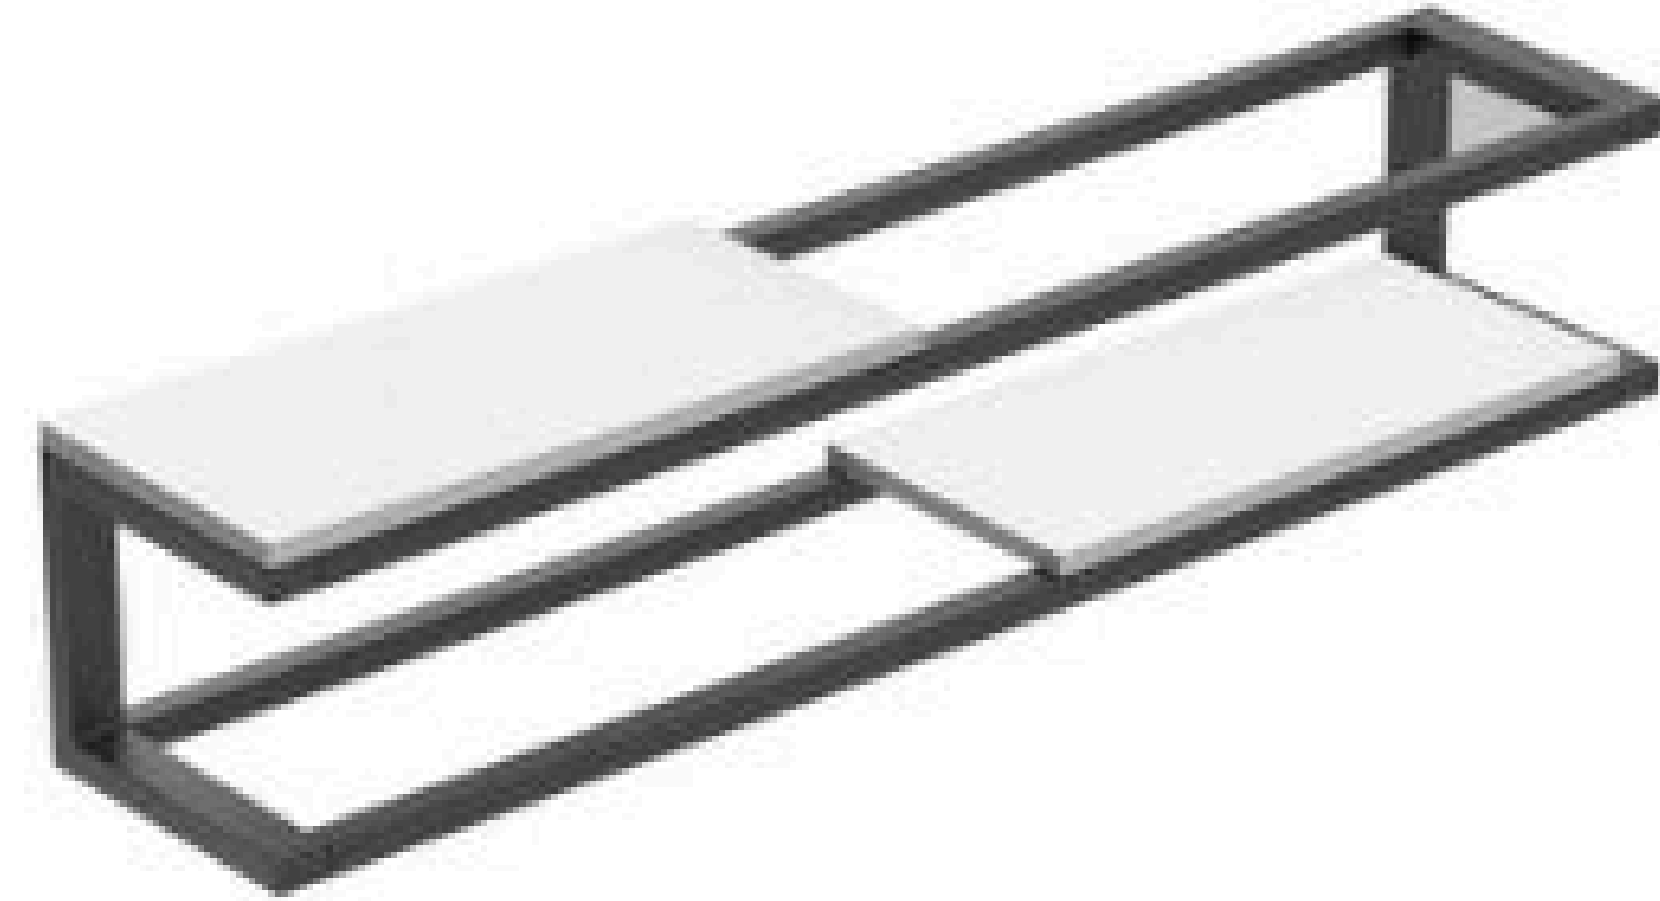

S2002

Storage Rack
Gun Grey
Zinc Alloy+ Corian
Size 600*100*100mm