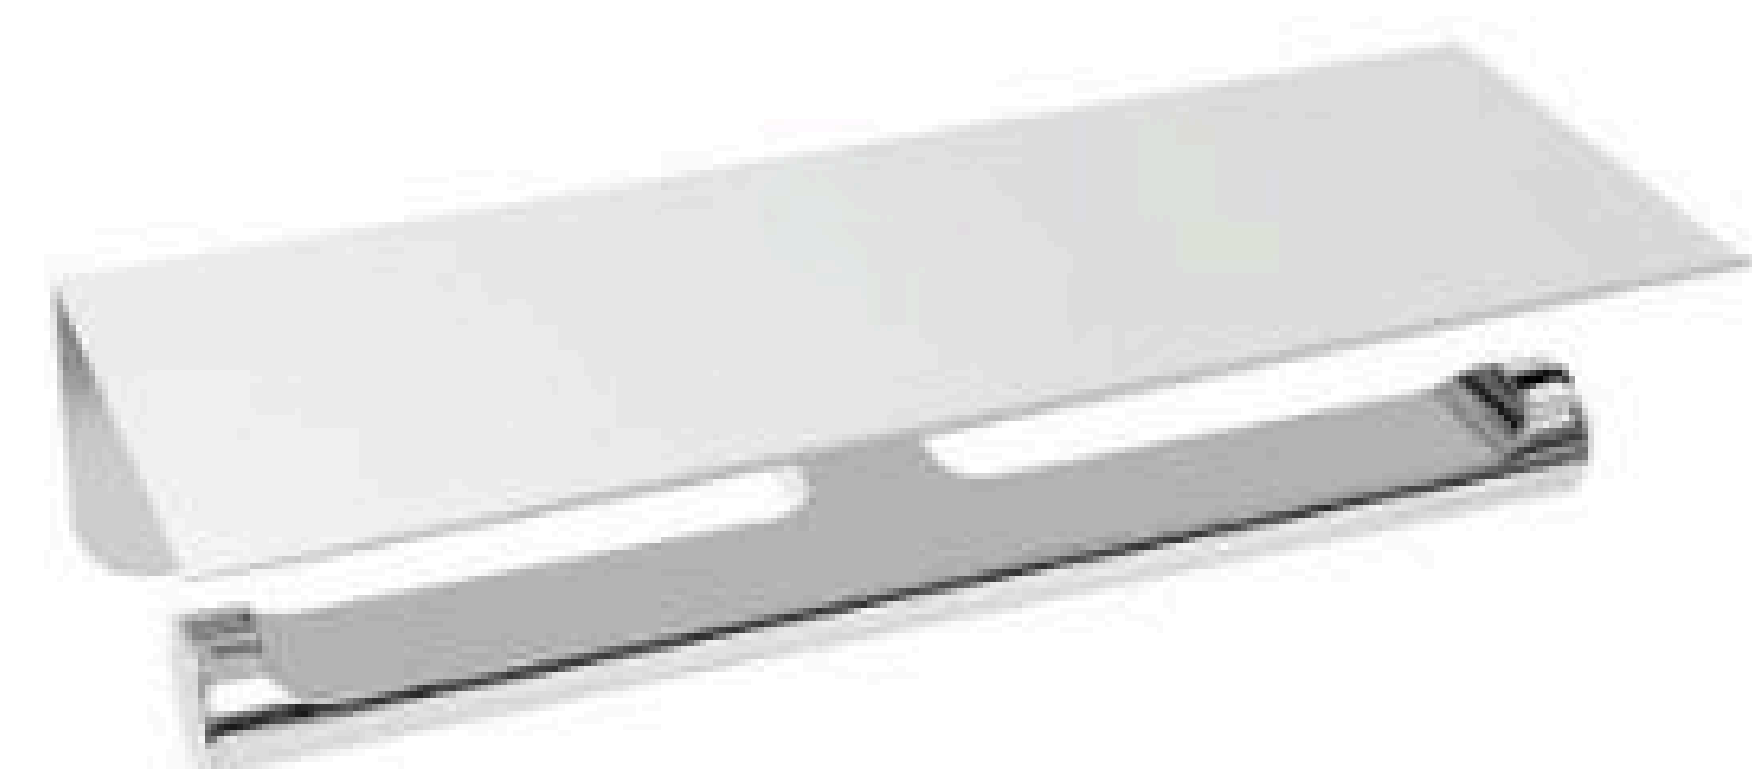

Z20011

Double Tissue Holder (Storage Plate)

Chrome

Zinc Alloy+ Stainless Steel

Size 320*120*80mm