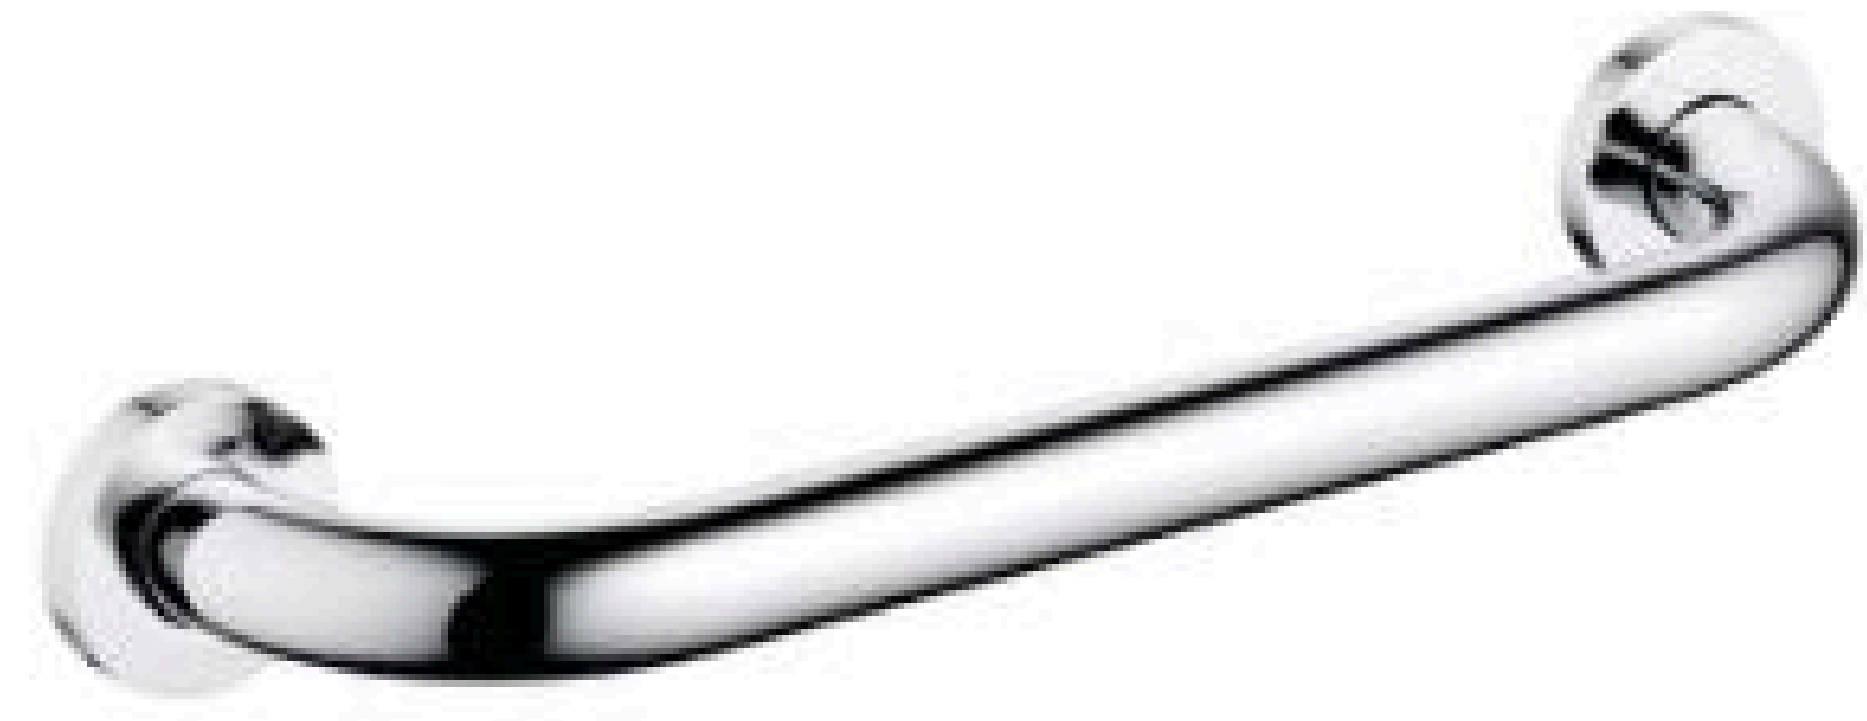

F0001

Grab Rail
Mirror
304 Stainless Steel
Size 600*32mm