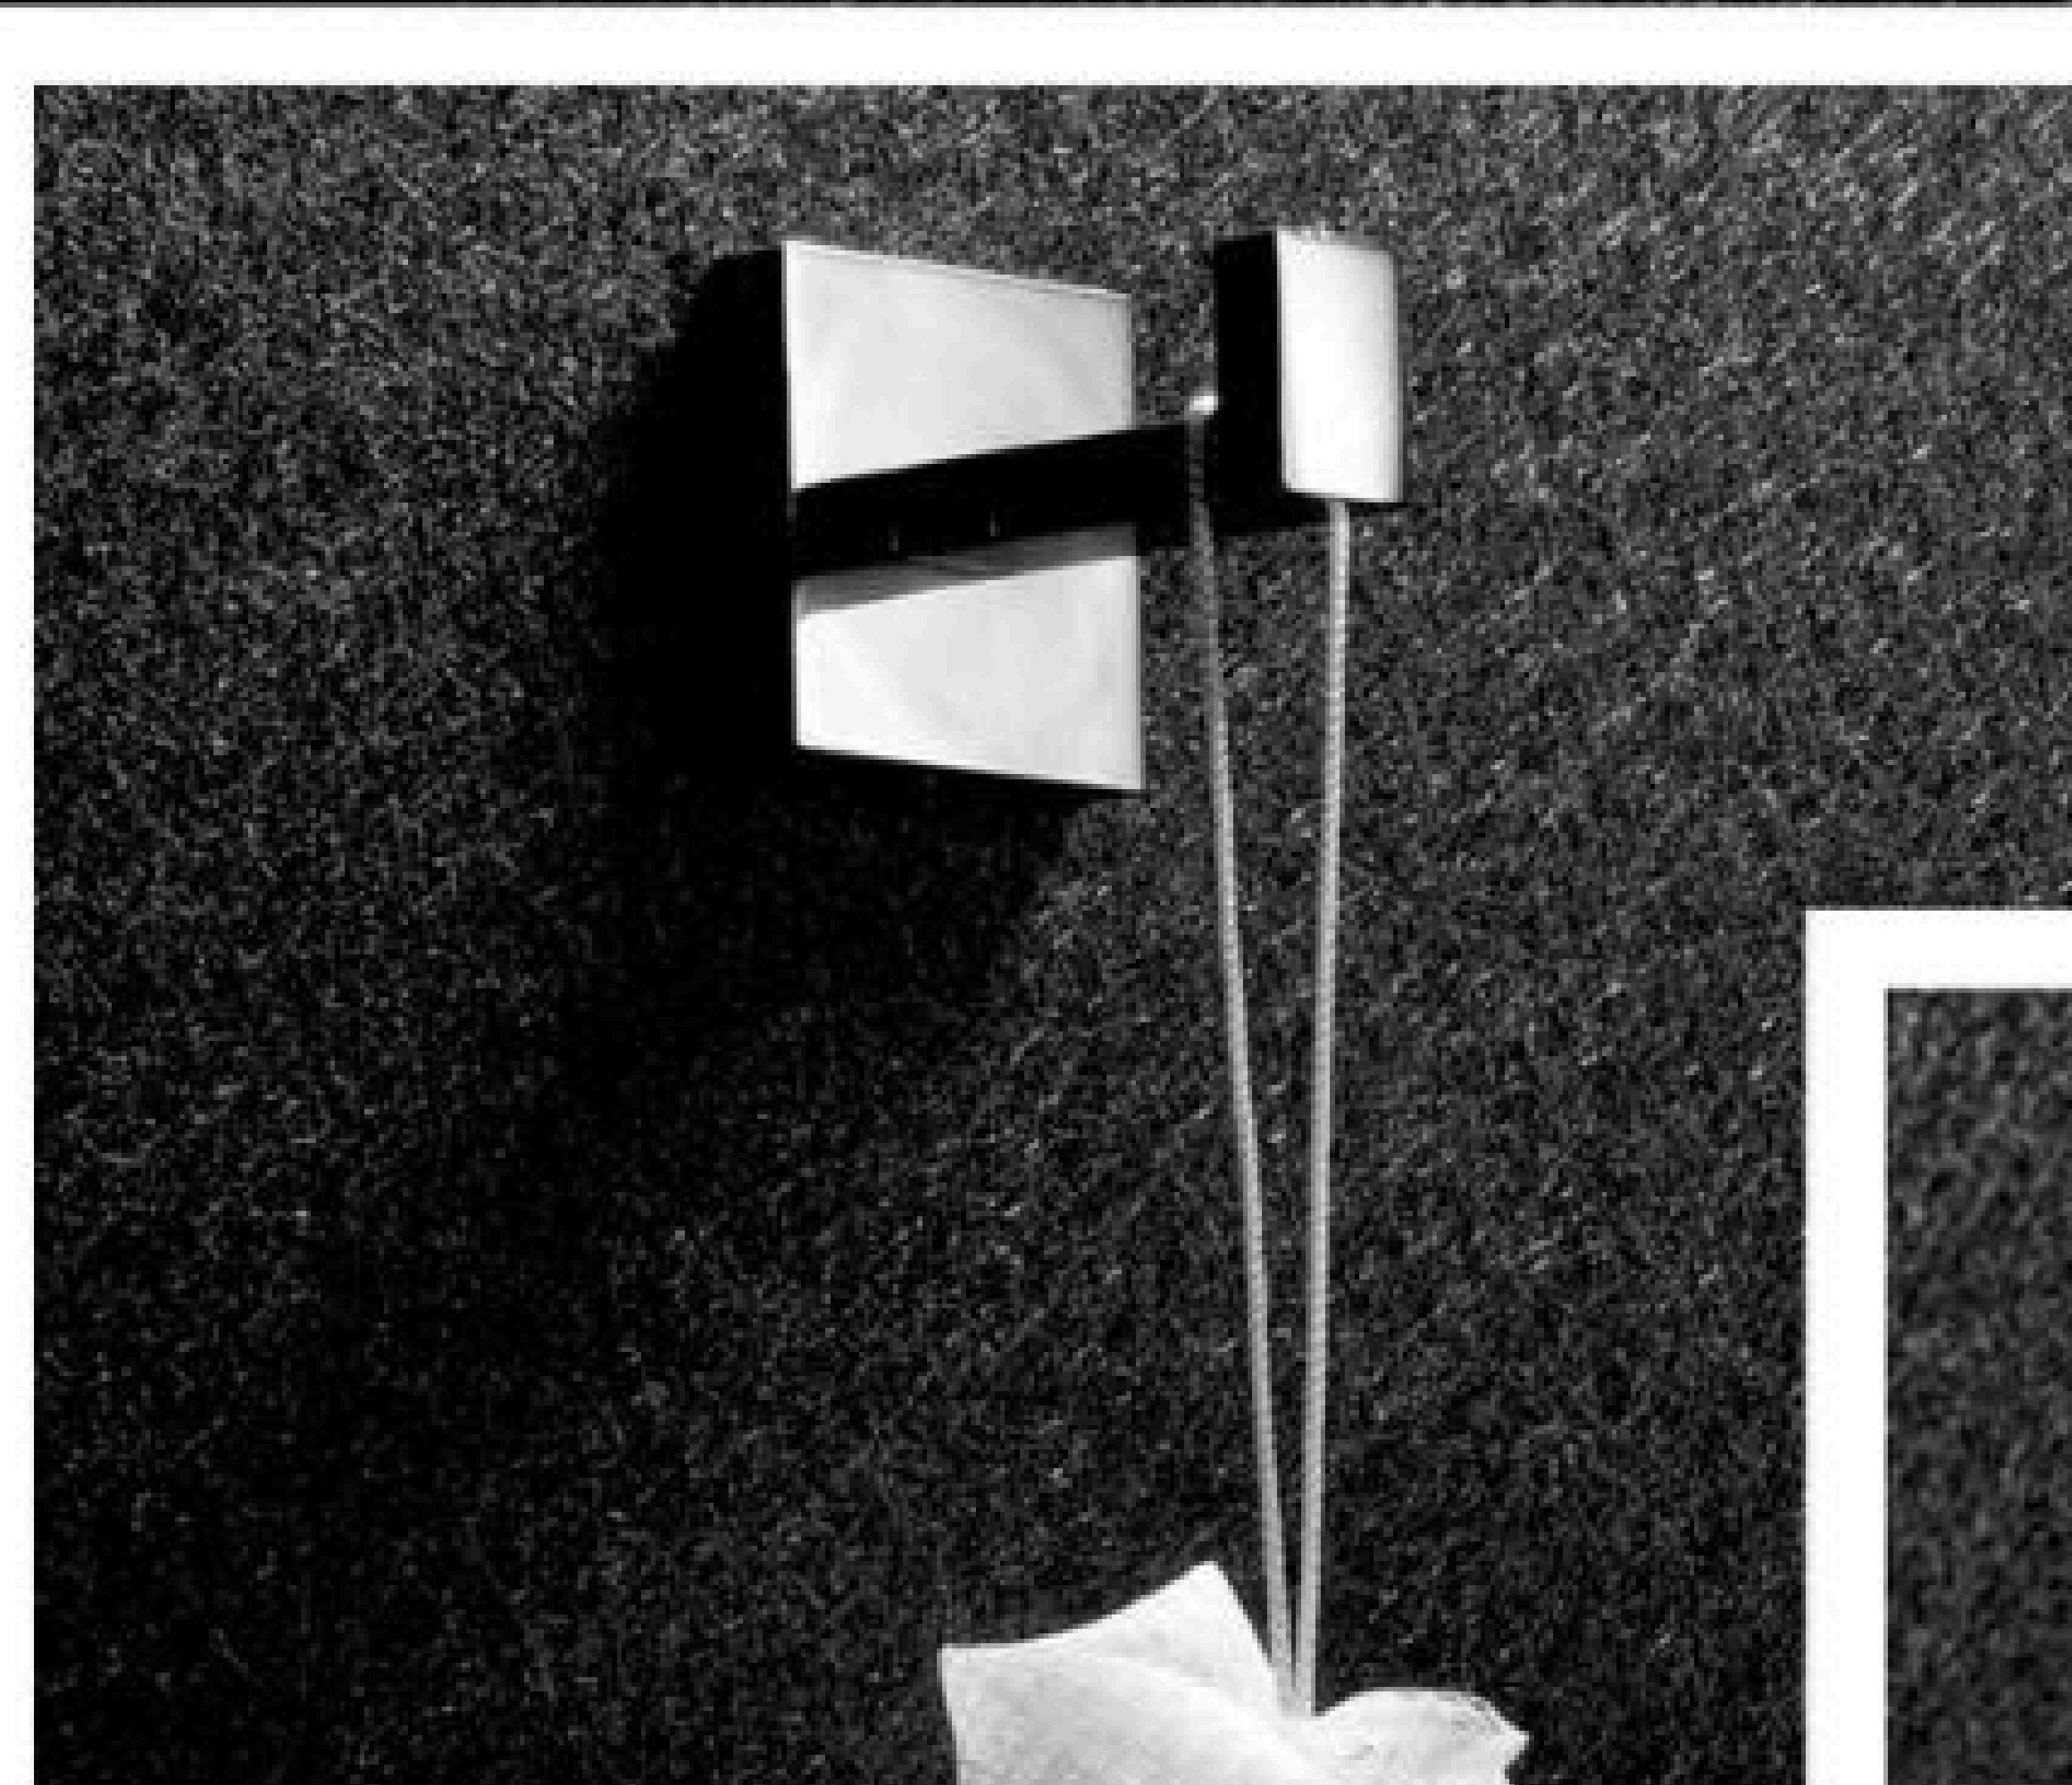

G98001

Double Towel Shelf
Mirror
304 Stainless Steel
Size 600*220*122mm

G98002

Double Towel Bar
Mirror
304 Stainless Steel
Size 600*125*55mm

G98003

Single Towel Bar
Mirror
304 Stainless Steel
Size 600*80*55mm

G98004

Tissue Holder (Flip Cover)
Mirror
304 Stainless Steel
Size 160*120*55mm

98 SERIES