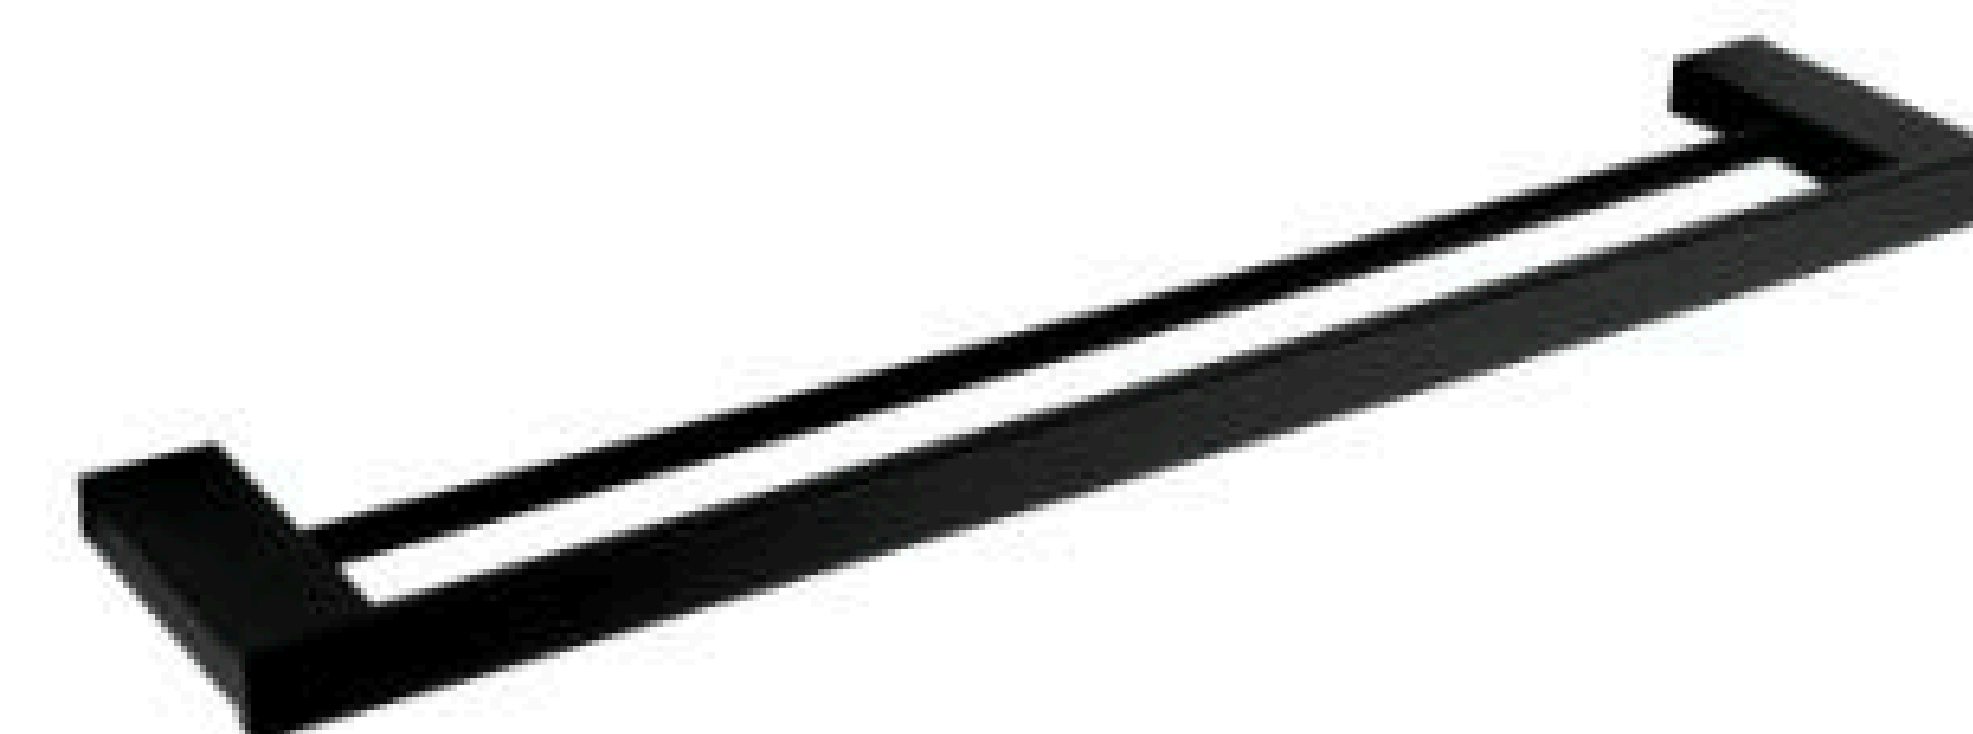

G80002

Double Towel Bar
Matte Black
304 Stainless Steel
Size 600*115*25mm