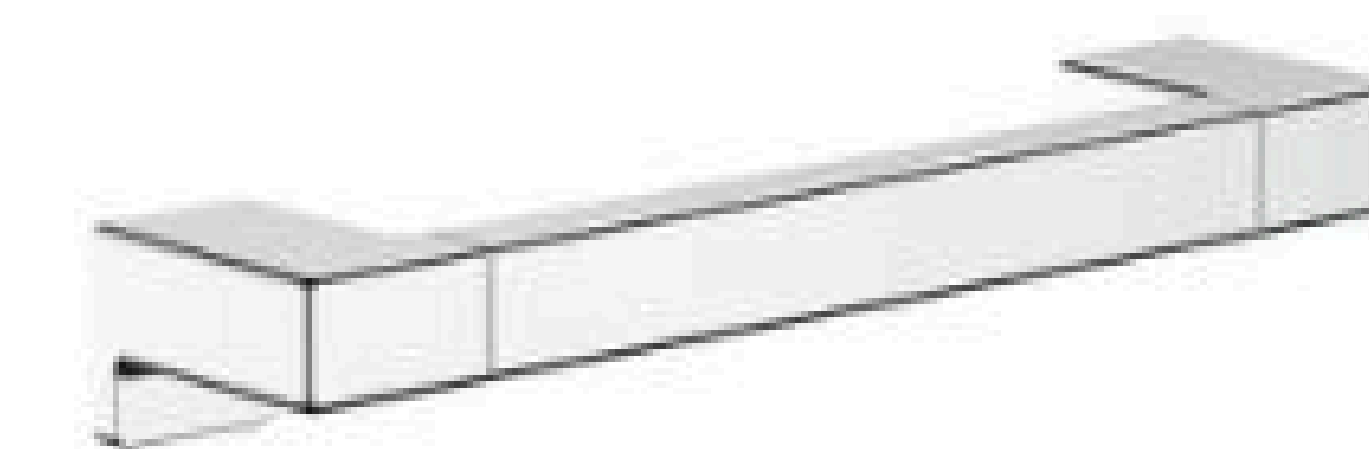

G18016

Grab Bar
Chrome
Zinc Alloy+ Stainless Steel
Size 348*79*52mm