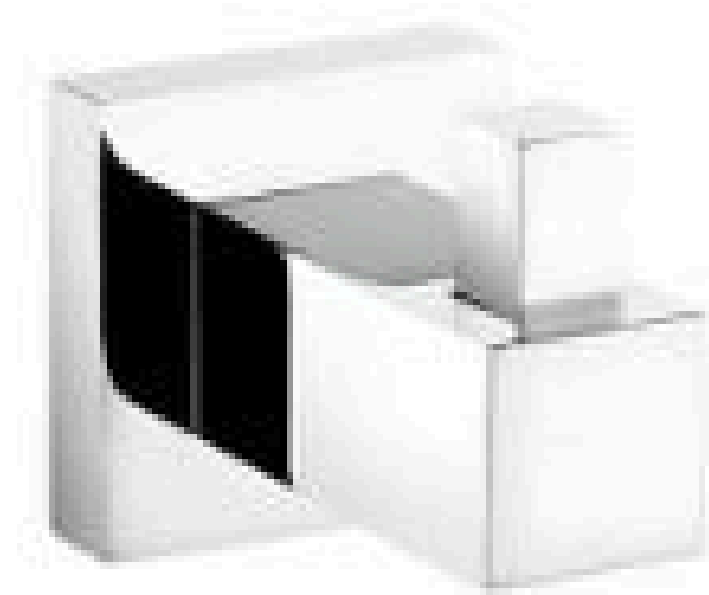

G08006

Single Robe Hook
Mirror
304 Stainless Steel
Size 48*55*48mm