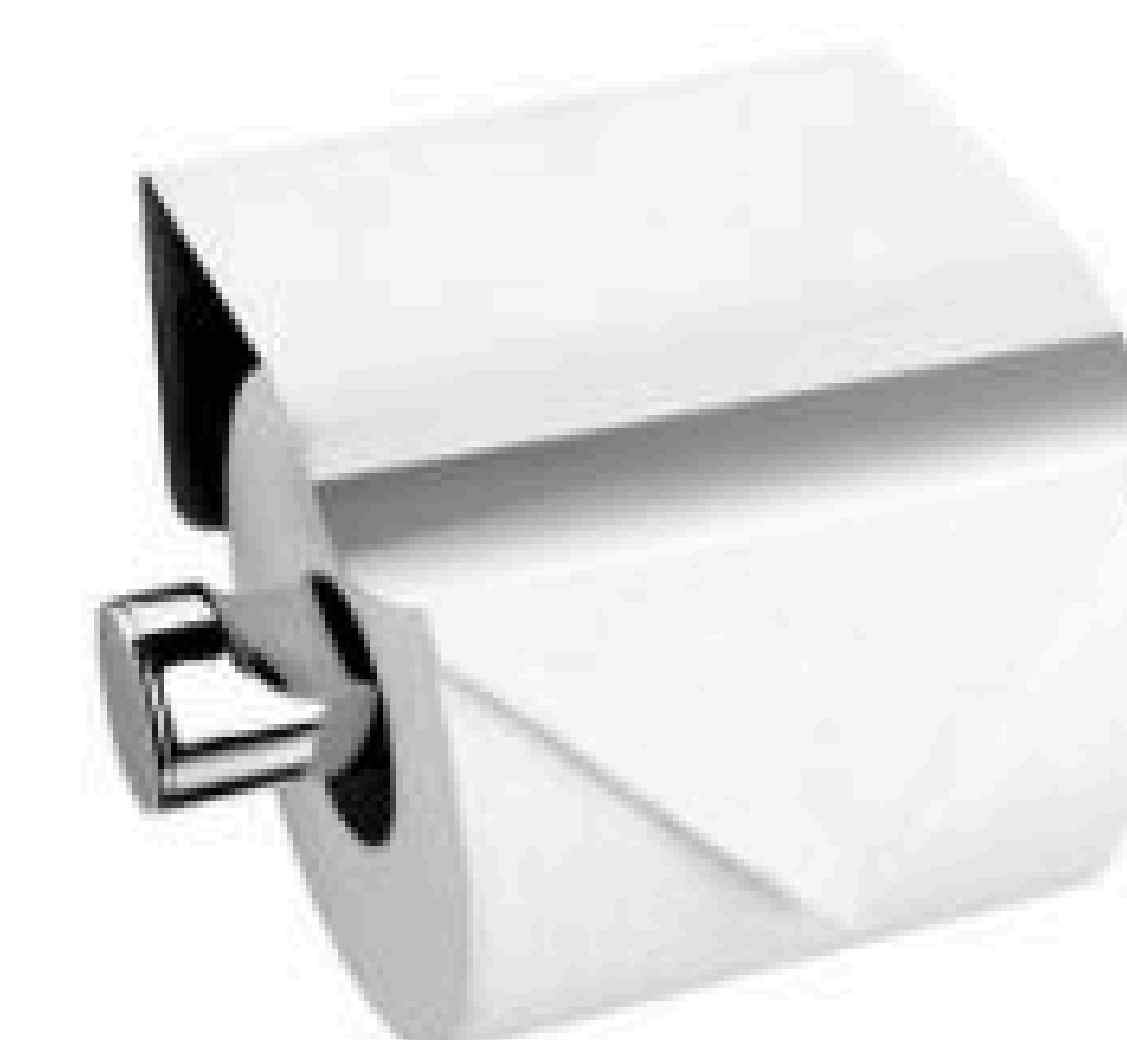

Z10014

Tissue Holder (Cover)

Chrome

Zinc Alloy+ Stainless Steel

Size 177*112*70mm