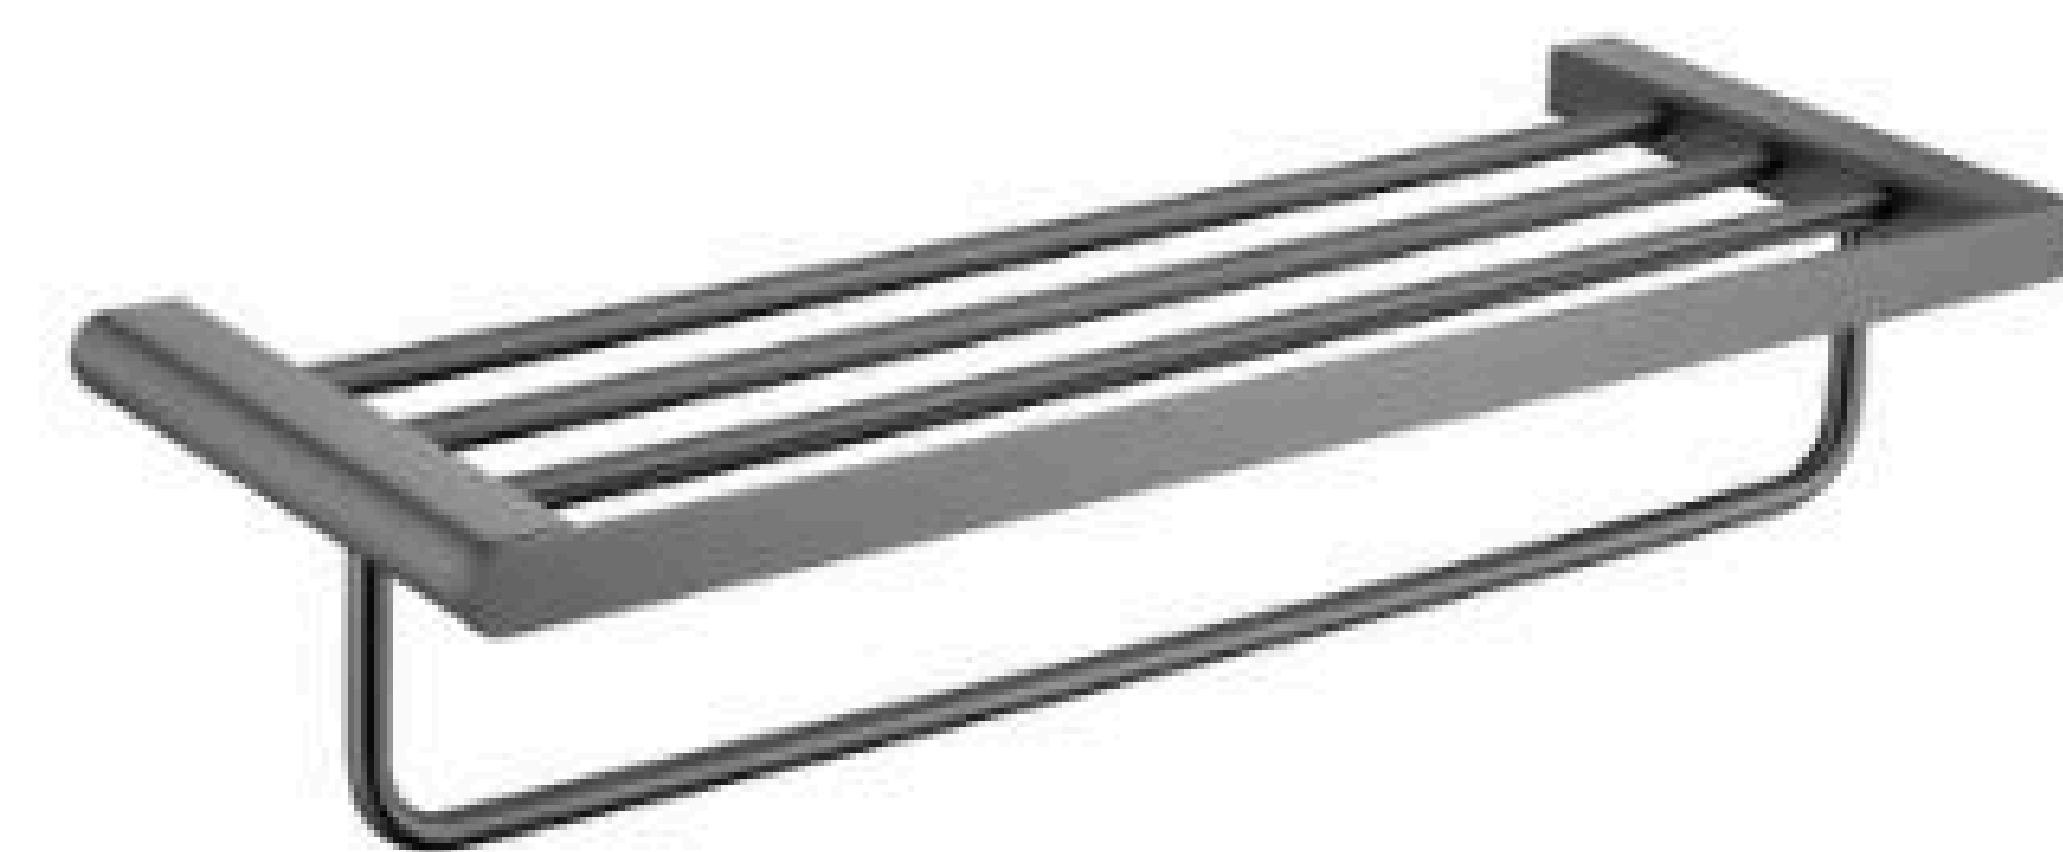

G95001

Double Towel Shelf
Gun Grey
304 Stainless Steel
Size 600*225*120mm

G95002

Double Towel Bar
Gun Grey
304 Stainless Steel
Size 600*120*26mm

G95003

Single Towel Bar
Gun Grey
304 Stainless Steel
Size 600*65*26mm

G95011-1

Single Shelf
Gun Grey
304 Stainless Steel
Size 500*125*26mm

95 SERIES