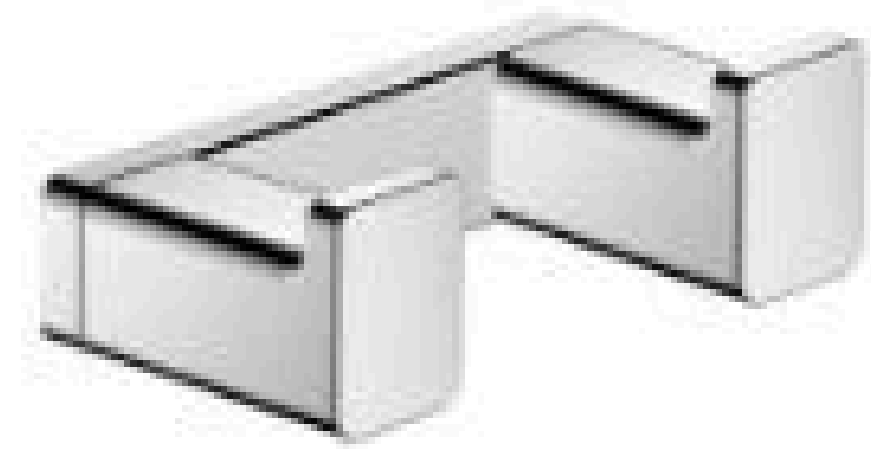

G18007

Double Robe Hook
Chrome
Zinc Alloy+ Stainless Steel
Size 66*36.5*21mm