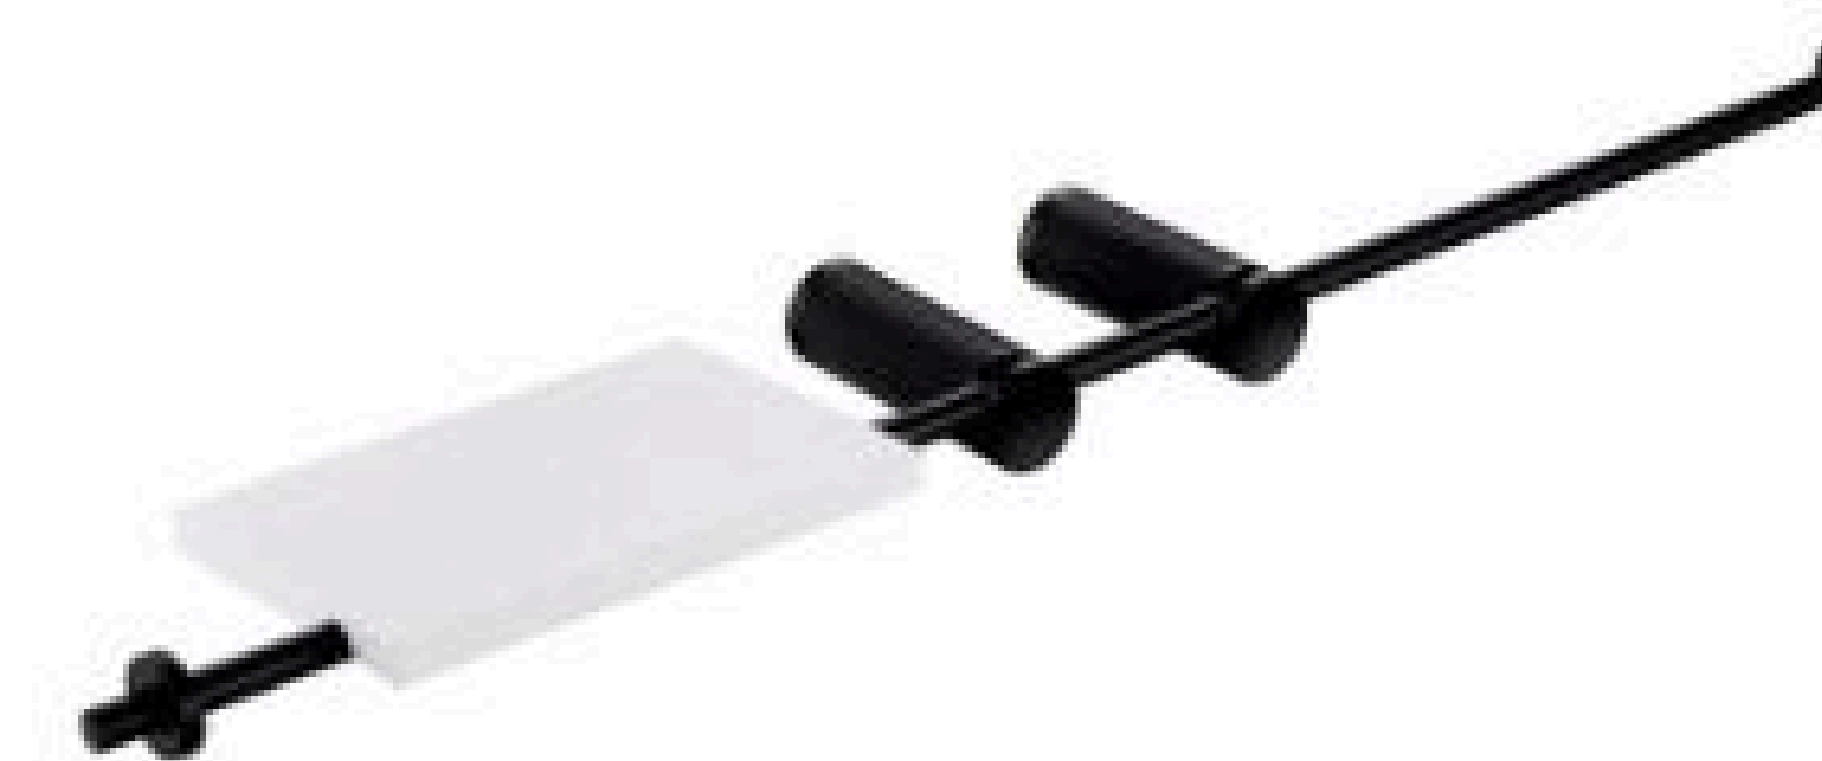

G24A008

Towel Ring With Shelf
Matte Black
Brass+ Stainless Steel+ Corian
Size 610*90*35mm