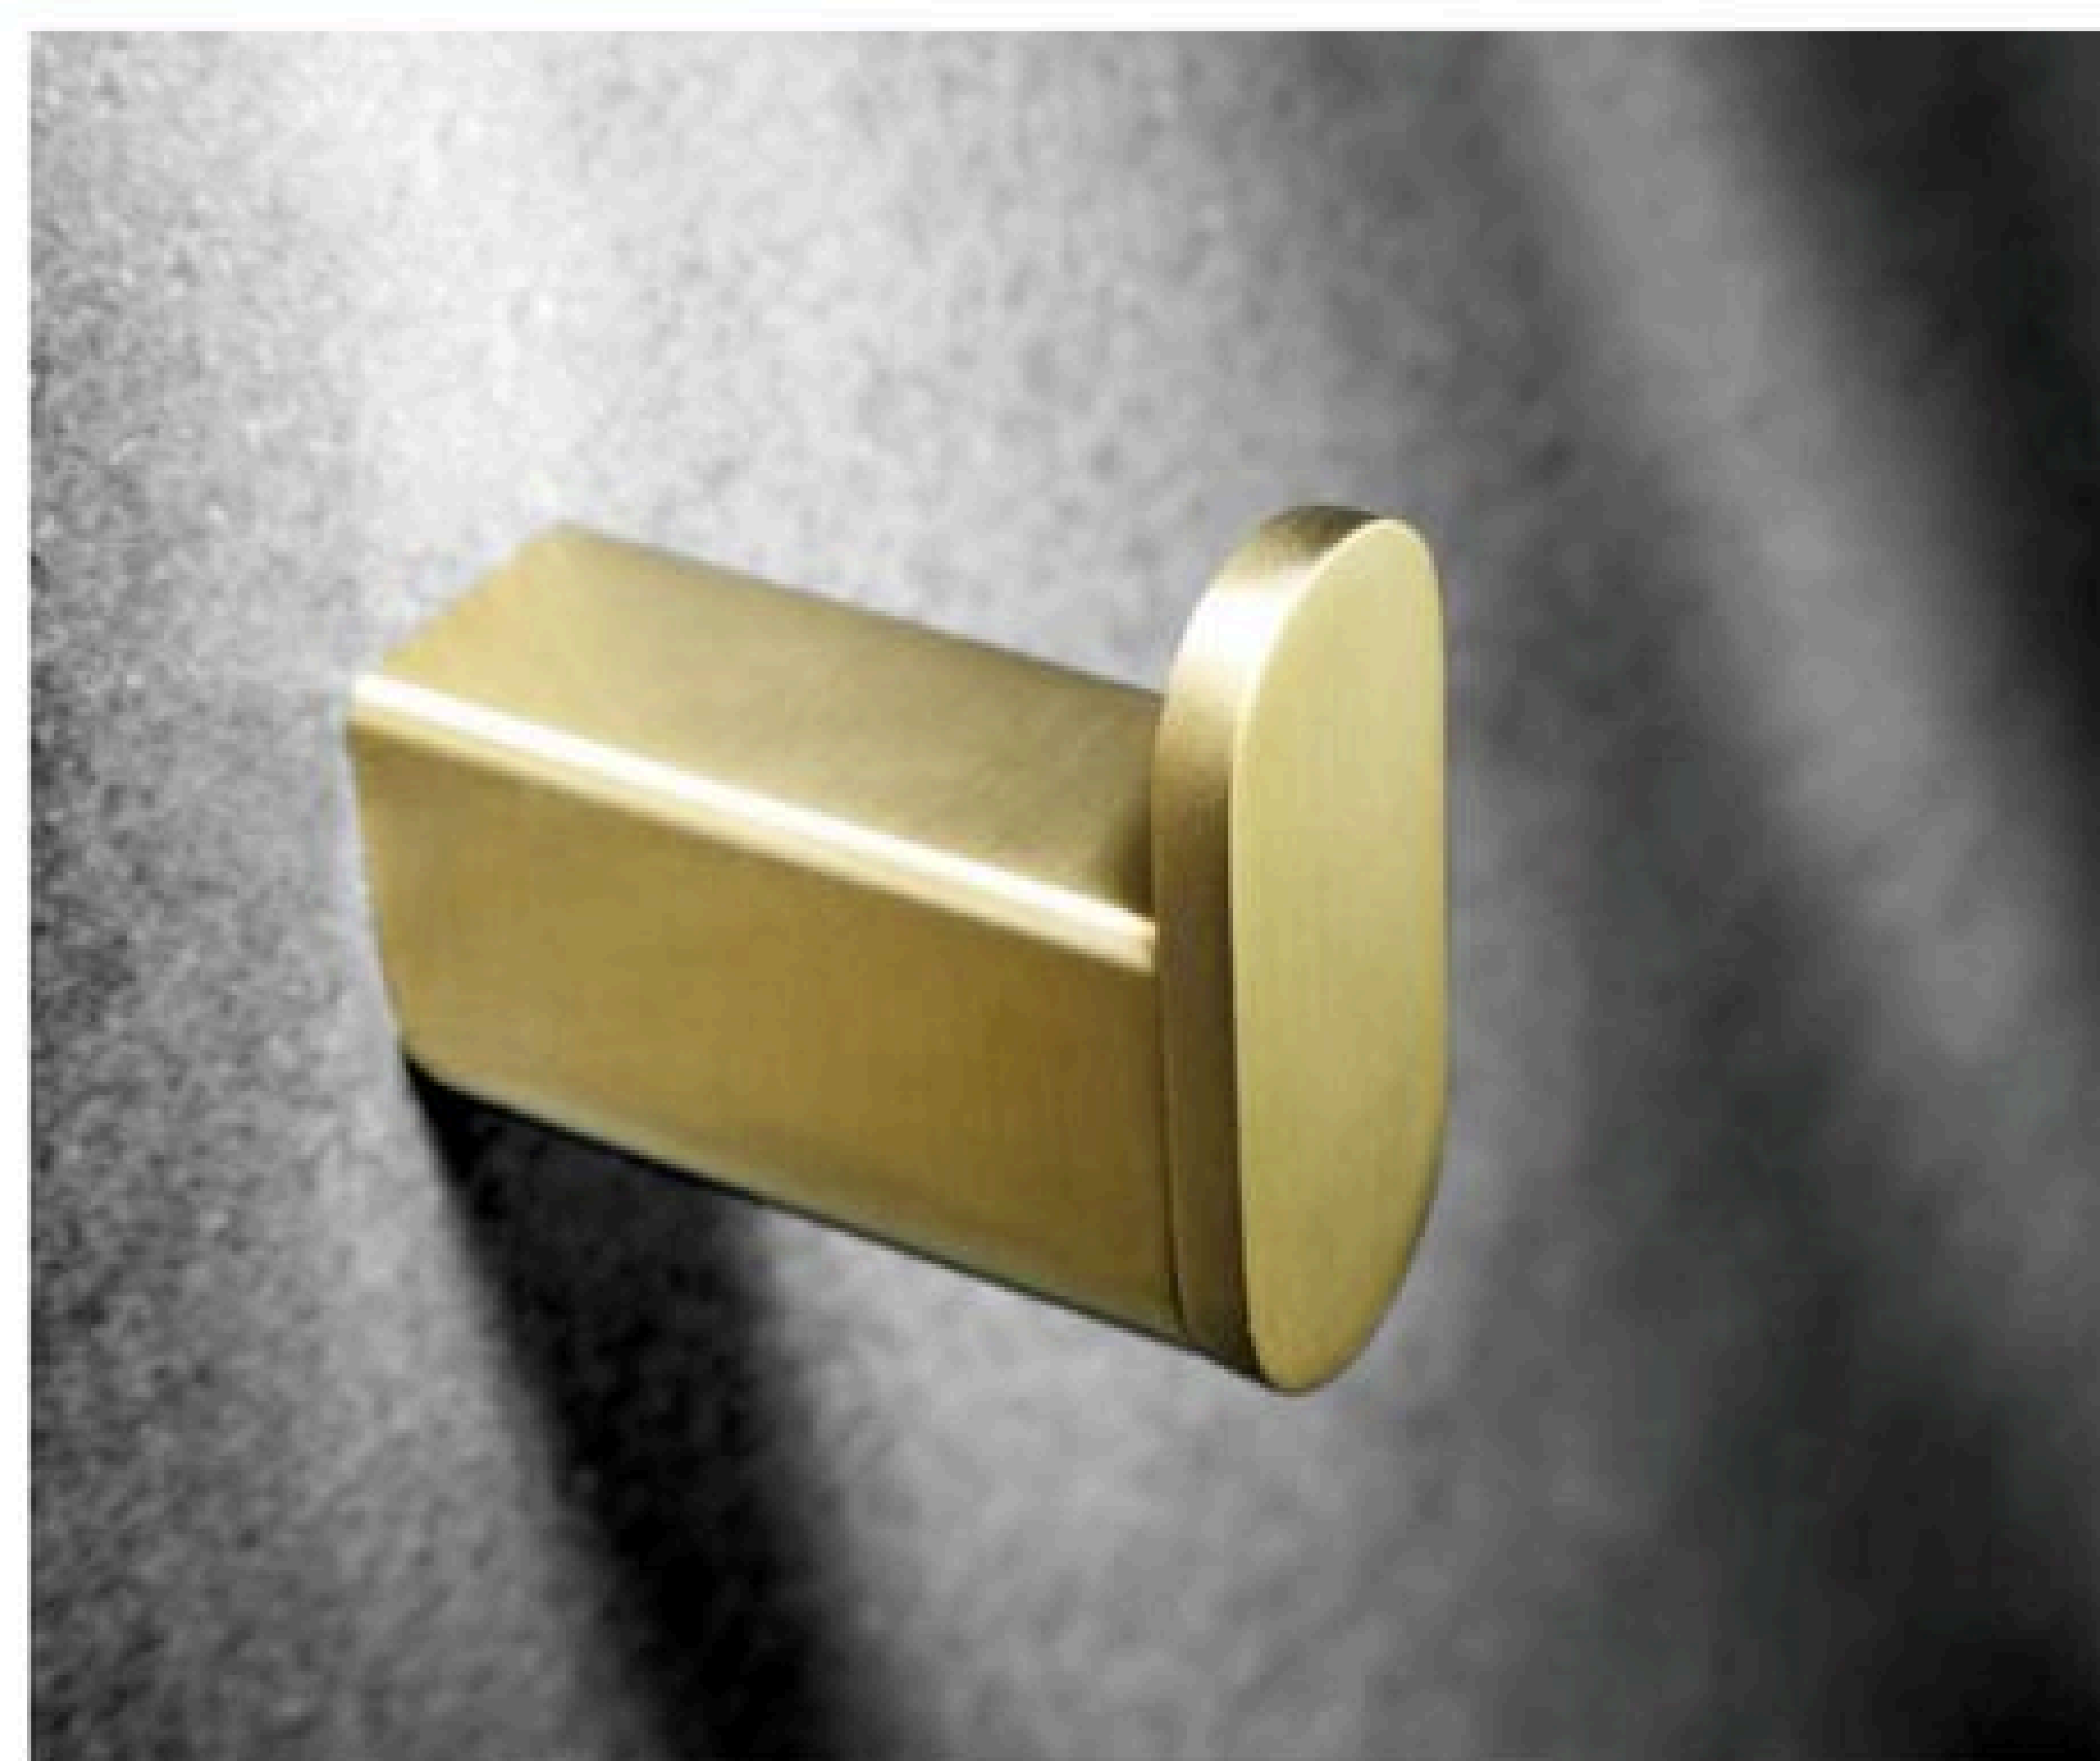

G95011-1

Single Shelf
Gun Grey
304 Stainless Steel
Size 500*125*26mm

95 SERIES