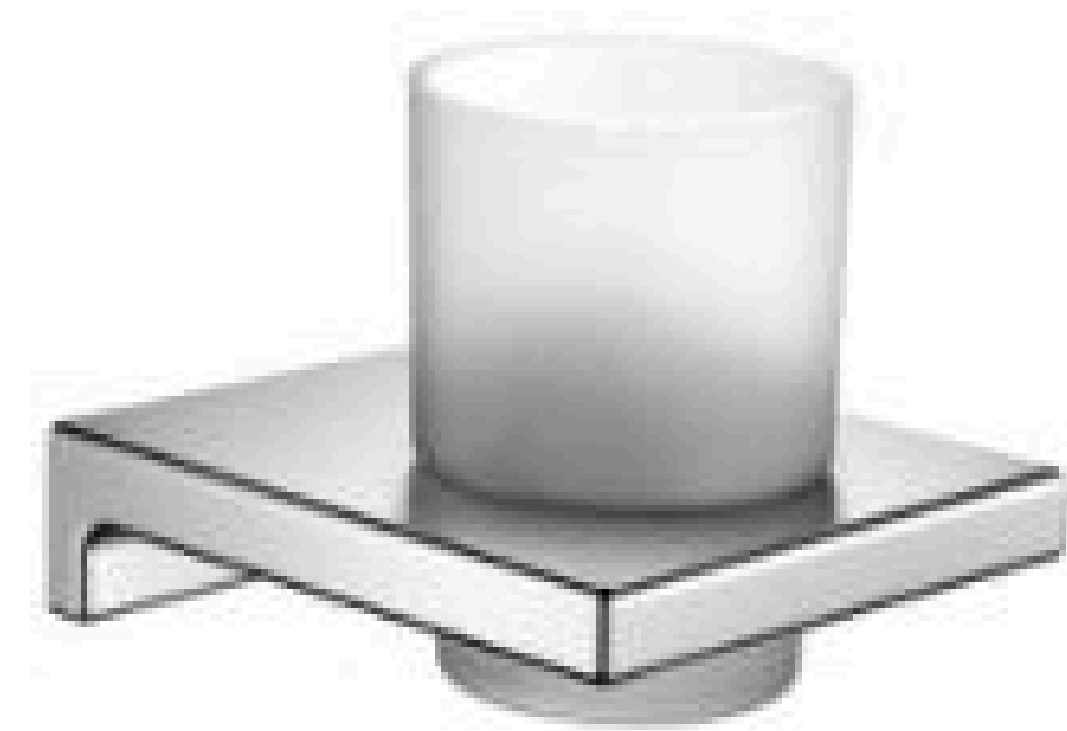

G18009

Single Tumbler Holder
Chrome
Zinc Alloy+ Glass
Size 105*122*95mm