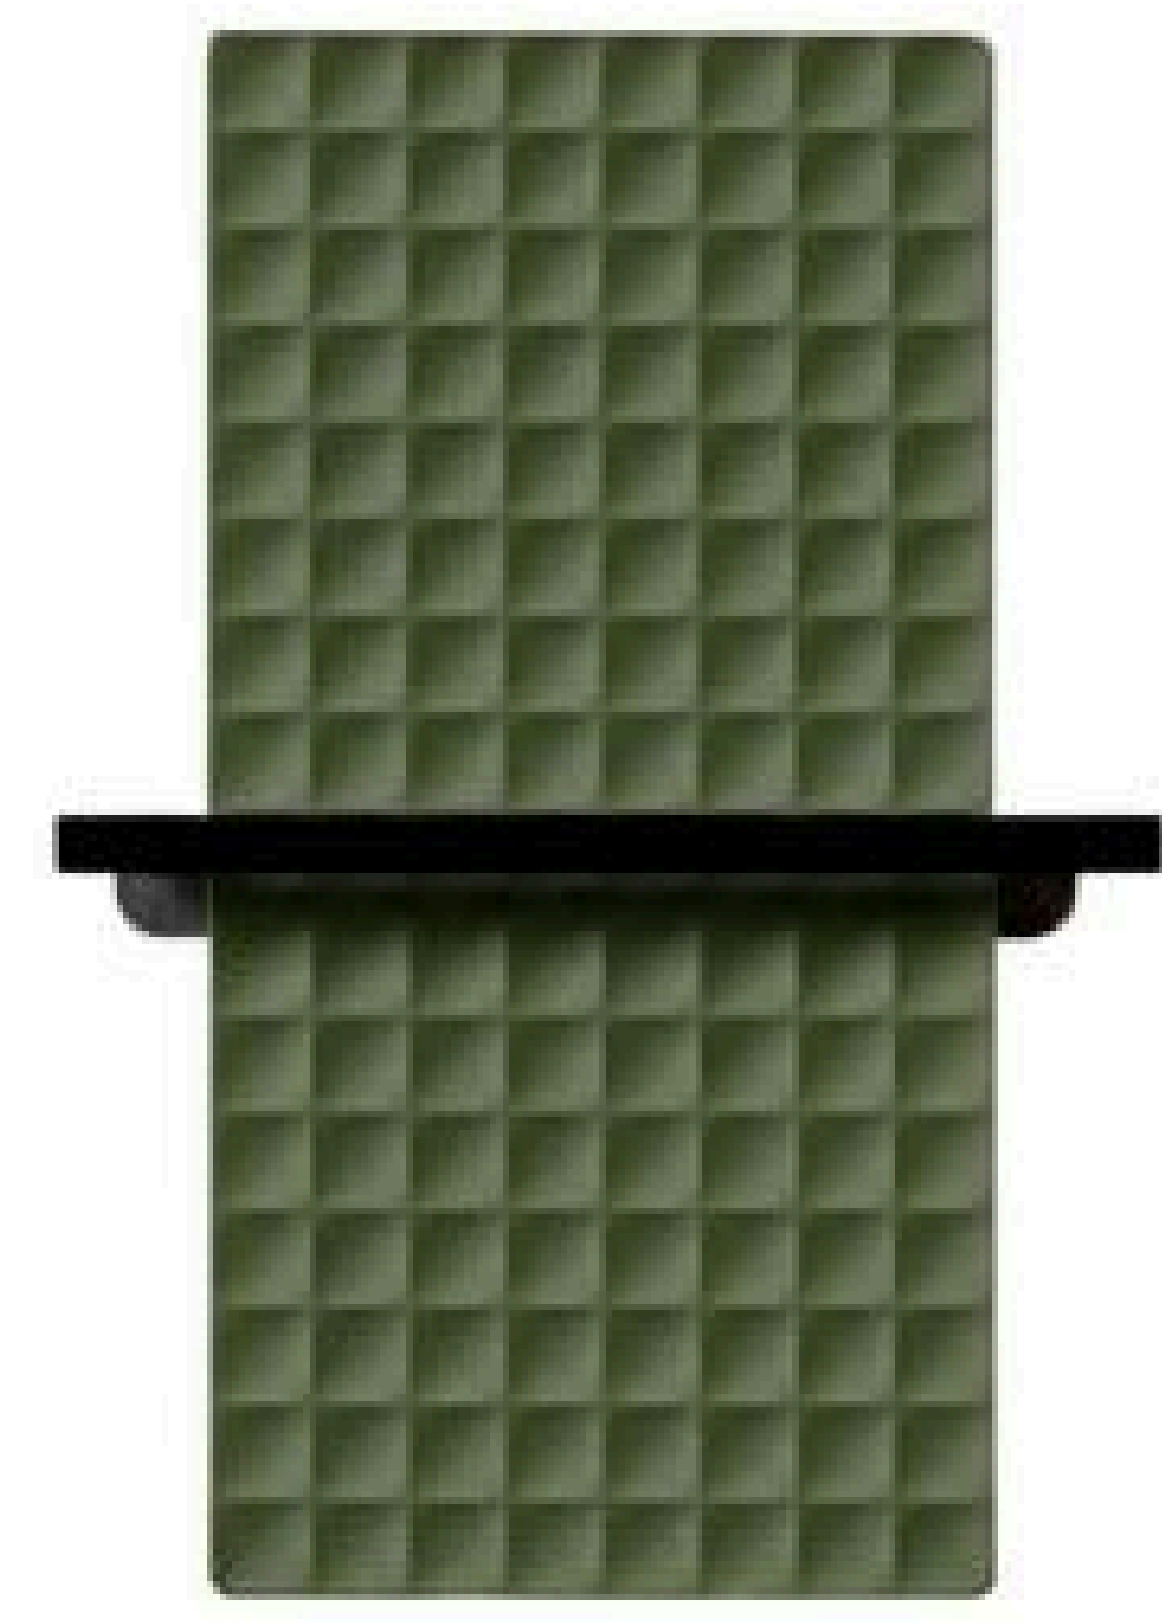

L800 X W400 MM
HEAT CONTROL 45~60°C
HEATING BASE COLOR GREEN
+ TOWEL BAR COLOR BLACK