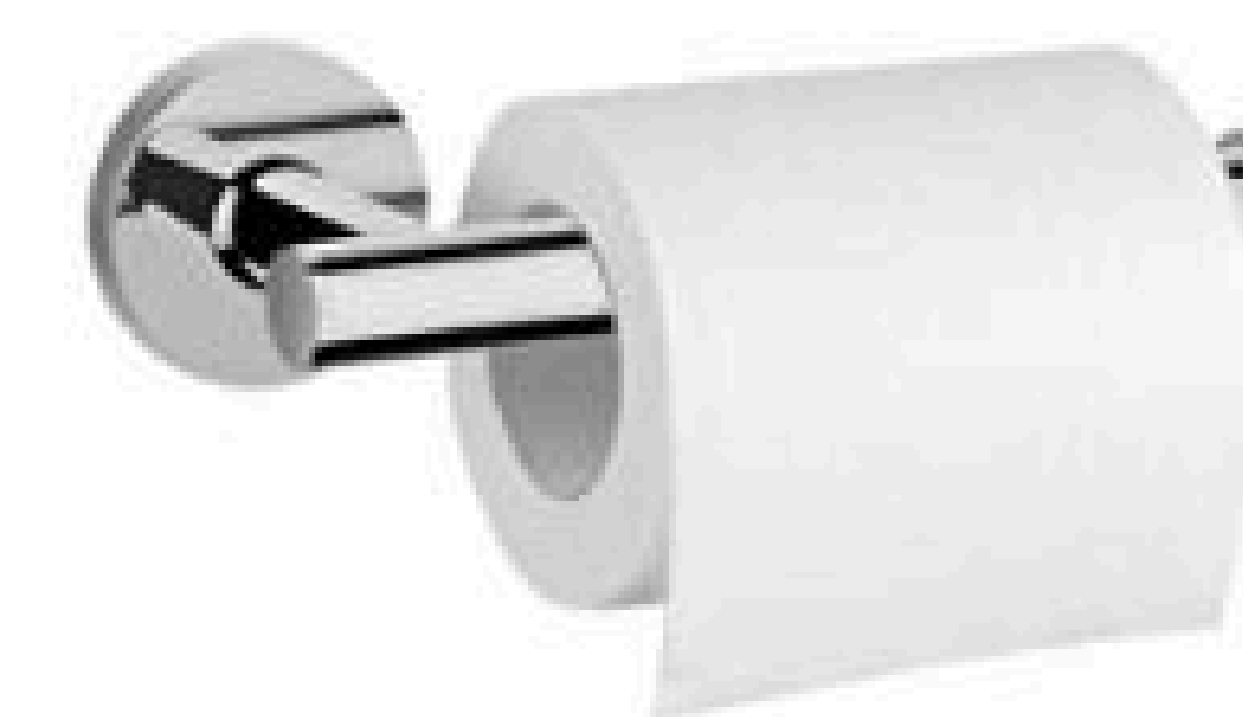

G20003

Single Towel Bar
 Chrome
 Brass+ Stainless Steel
 Size 655*74*55mm

G20004

Tissue Holder (Flip Cover)
 Chrome
 Brass+ Stainless Steel
 Size 138*120*77mm

GG20004-1

Tissue Holder
 Chrome
 Brass+ Stainless Steel
 Size 148*77*55mm