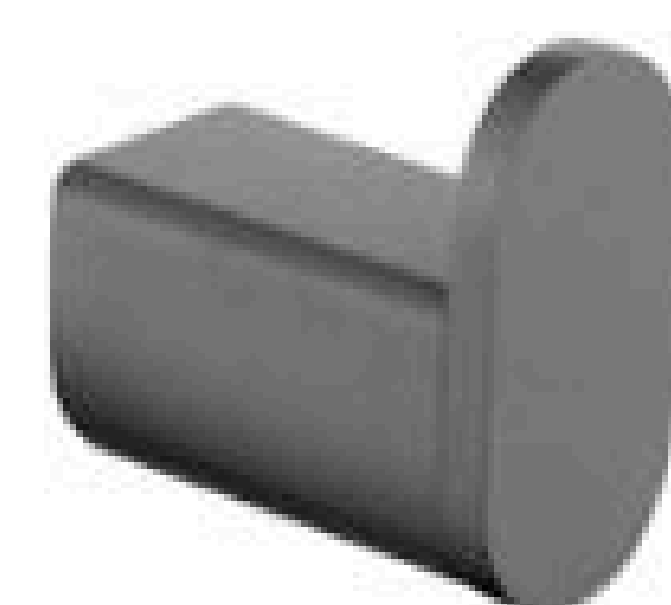

G95006

Single Robe Hook

Gun Grey

304 Stainless Steel

Size 26*65*60mm