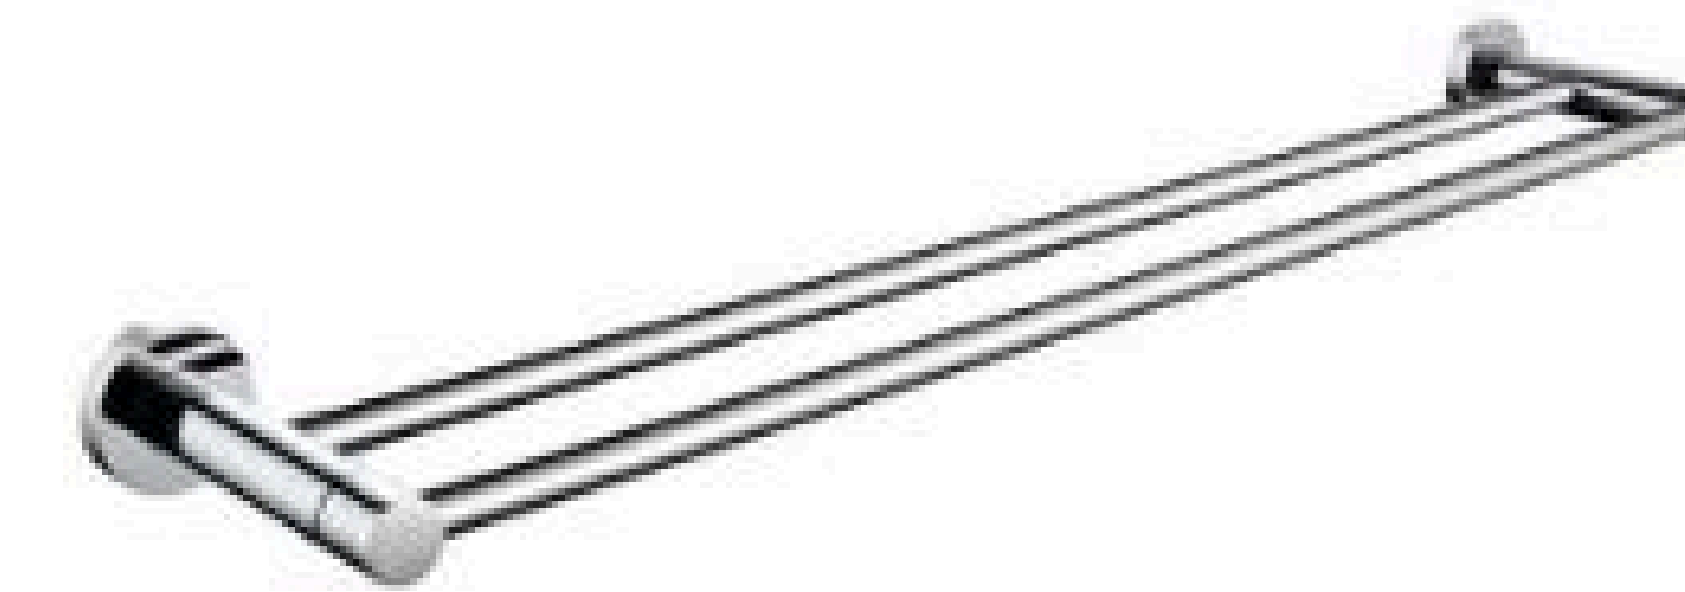

13 SERIES

G13005

Toilet Brush Holder
Chrome or Mirror
Brass+ Stainless Steel+ Glass
Size 115*140*360mm

89

G13001

Double Towel Shelf
Chrome or Mirror
Brass+ Stainless Steel
Size 600*210*130mm

G13002

Double Towel Bar
Chrome or Mirror
Brass+ Stainless Steel
Size 600*110*48mm