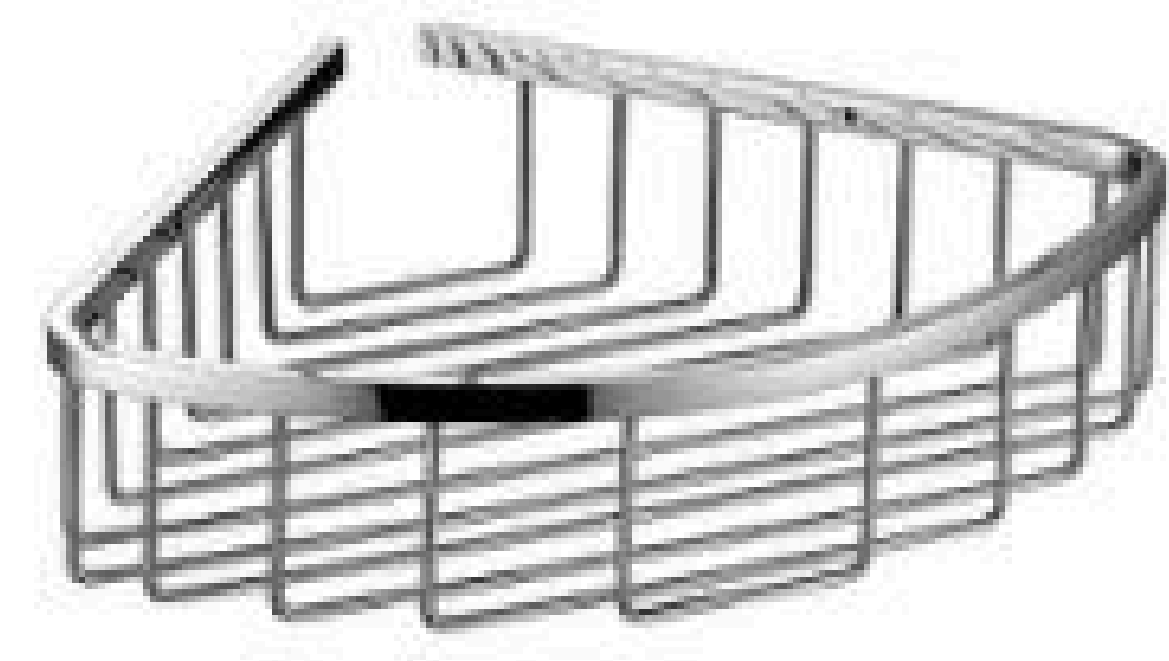

Size And Color
Customized

S3001
Corner Basket
Chrome
Stainless Steel
Size 210*210*70mm

S3003
Corner Basket
Mirror
304 Stainless Steel
Size 230*230*90mm

S3005
Corner Basket
Mirror
304 Stainless Steel
Size 200*200*25mm