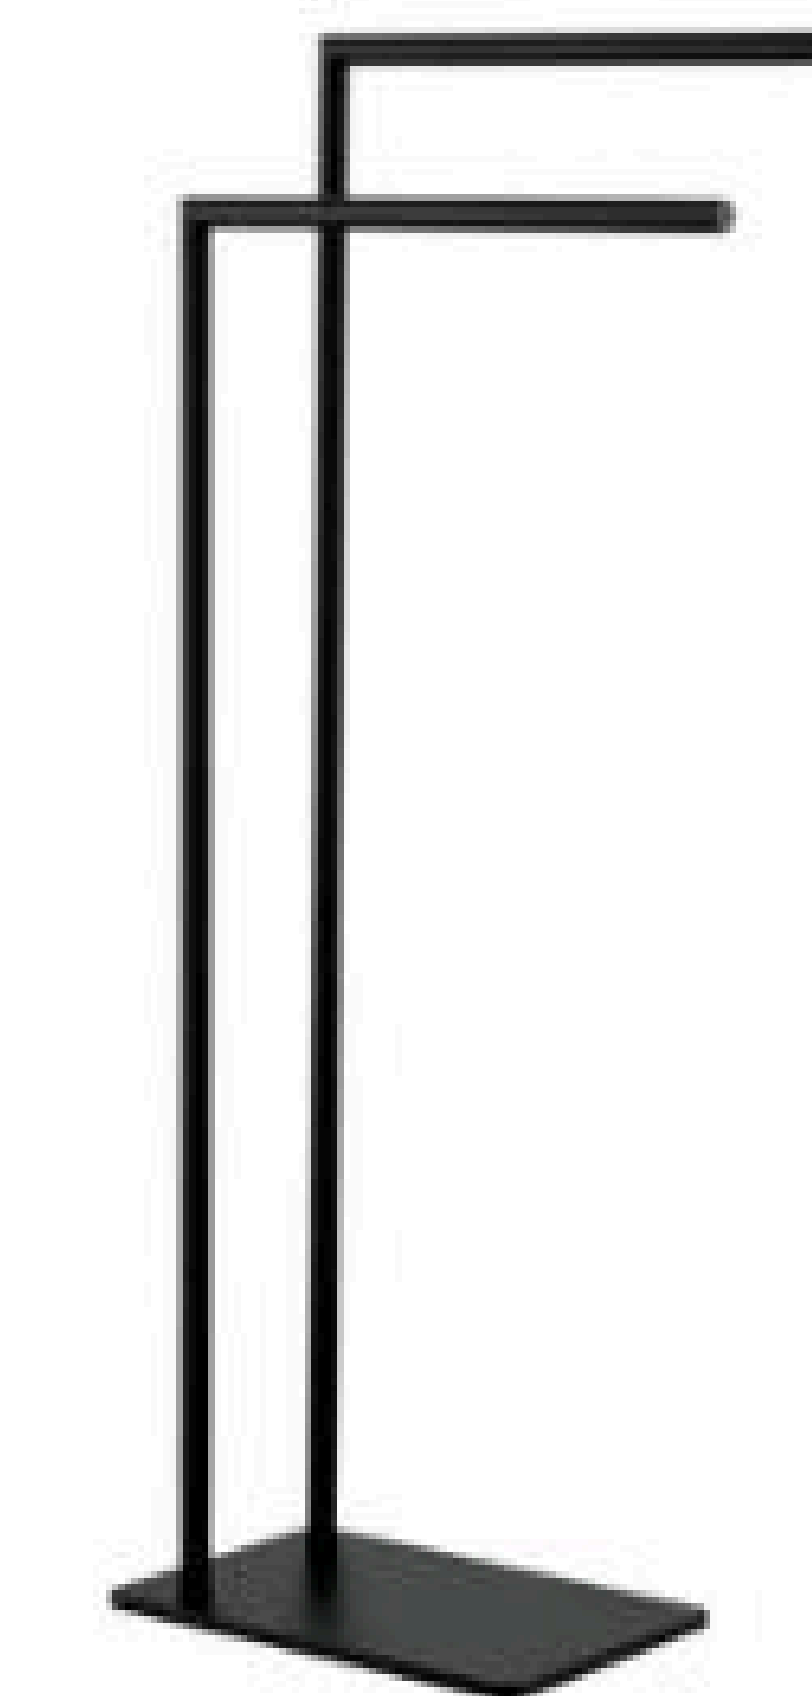

S5001

Floor Towel Rack
Matte Black
304 Stainless Steel
Size Ø270*478mm
Height Adjust 1000~1400mm

S5003

Floor Towel Rack
Matte Black
304 Stainless Steel
Size 288*150*800mm

S5006

Floor Towel Rack (Toilet Brush)
Matte Black
304 Stainless Steel
Size 210*150*800mm