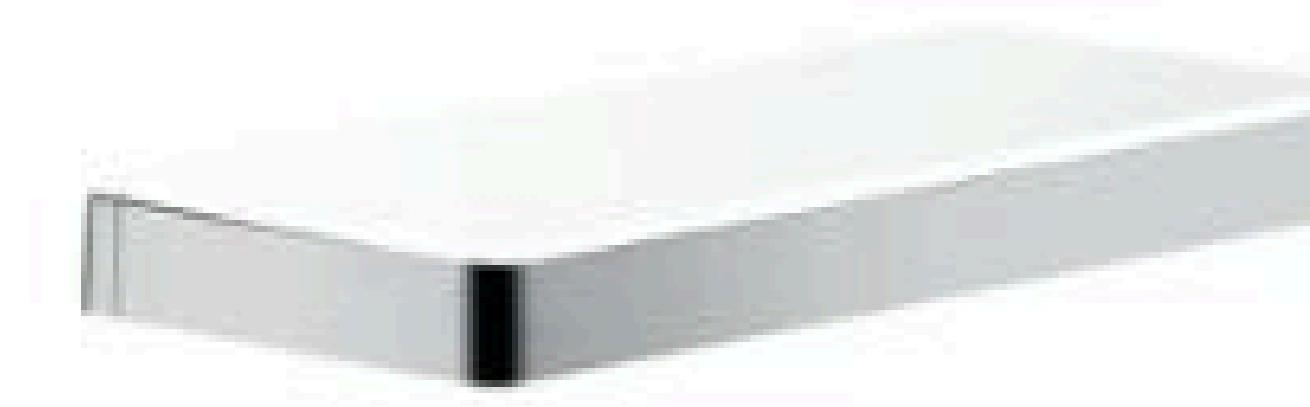

BATHROOM SHELF

S1004

Rectangular Shelf
Chrome
Brass+ Corian
Size 300*110*30mm