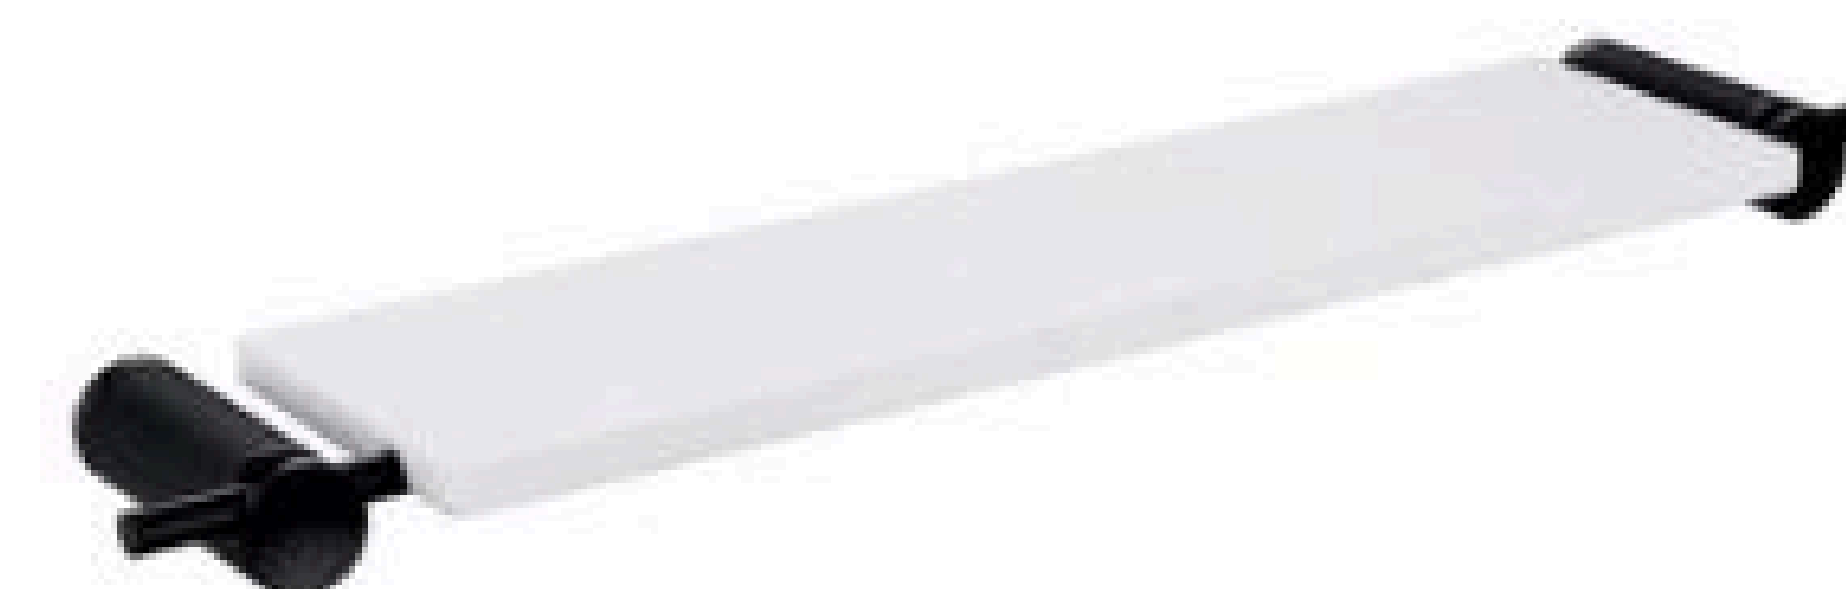

24 SERIES

Texture
Customized

G24001

Double Towel Shelf
Matte Black
Brass+ Stainless Steel
Size 610*242*120mm

G24003

Single Towel Bar
Matte Black
Brass+ Stainless Steel
Size 610*87*30mm

G24011

Single Storage Shelf
Matte Black
Brass+ Stainless Steel+ Corian
Size 510*87*30mm