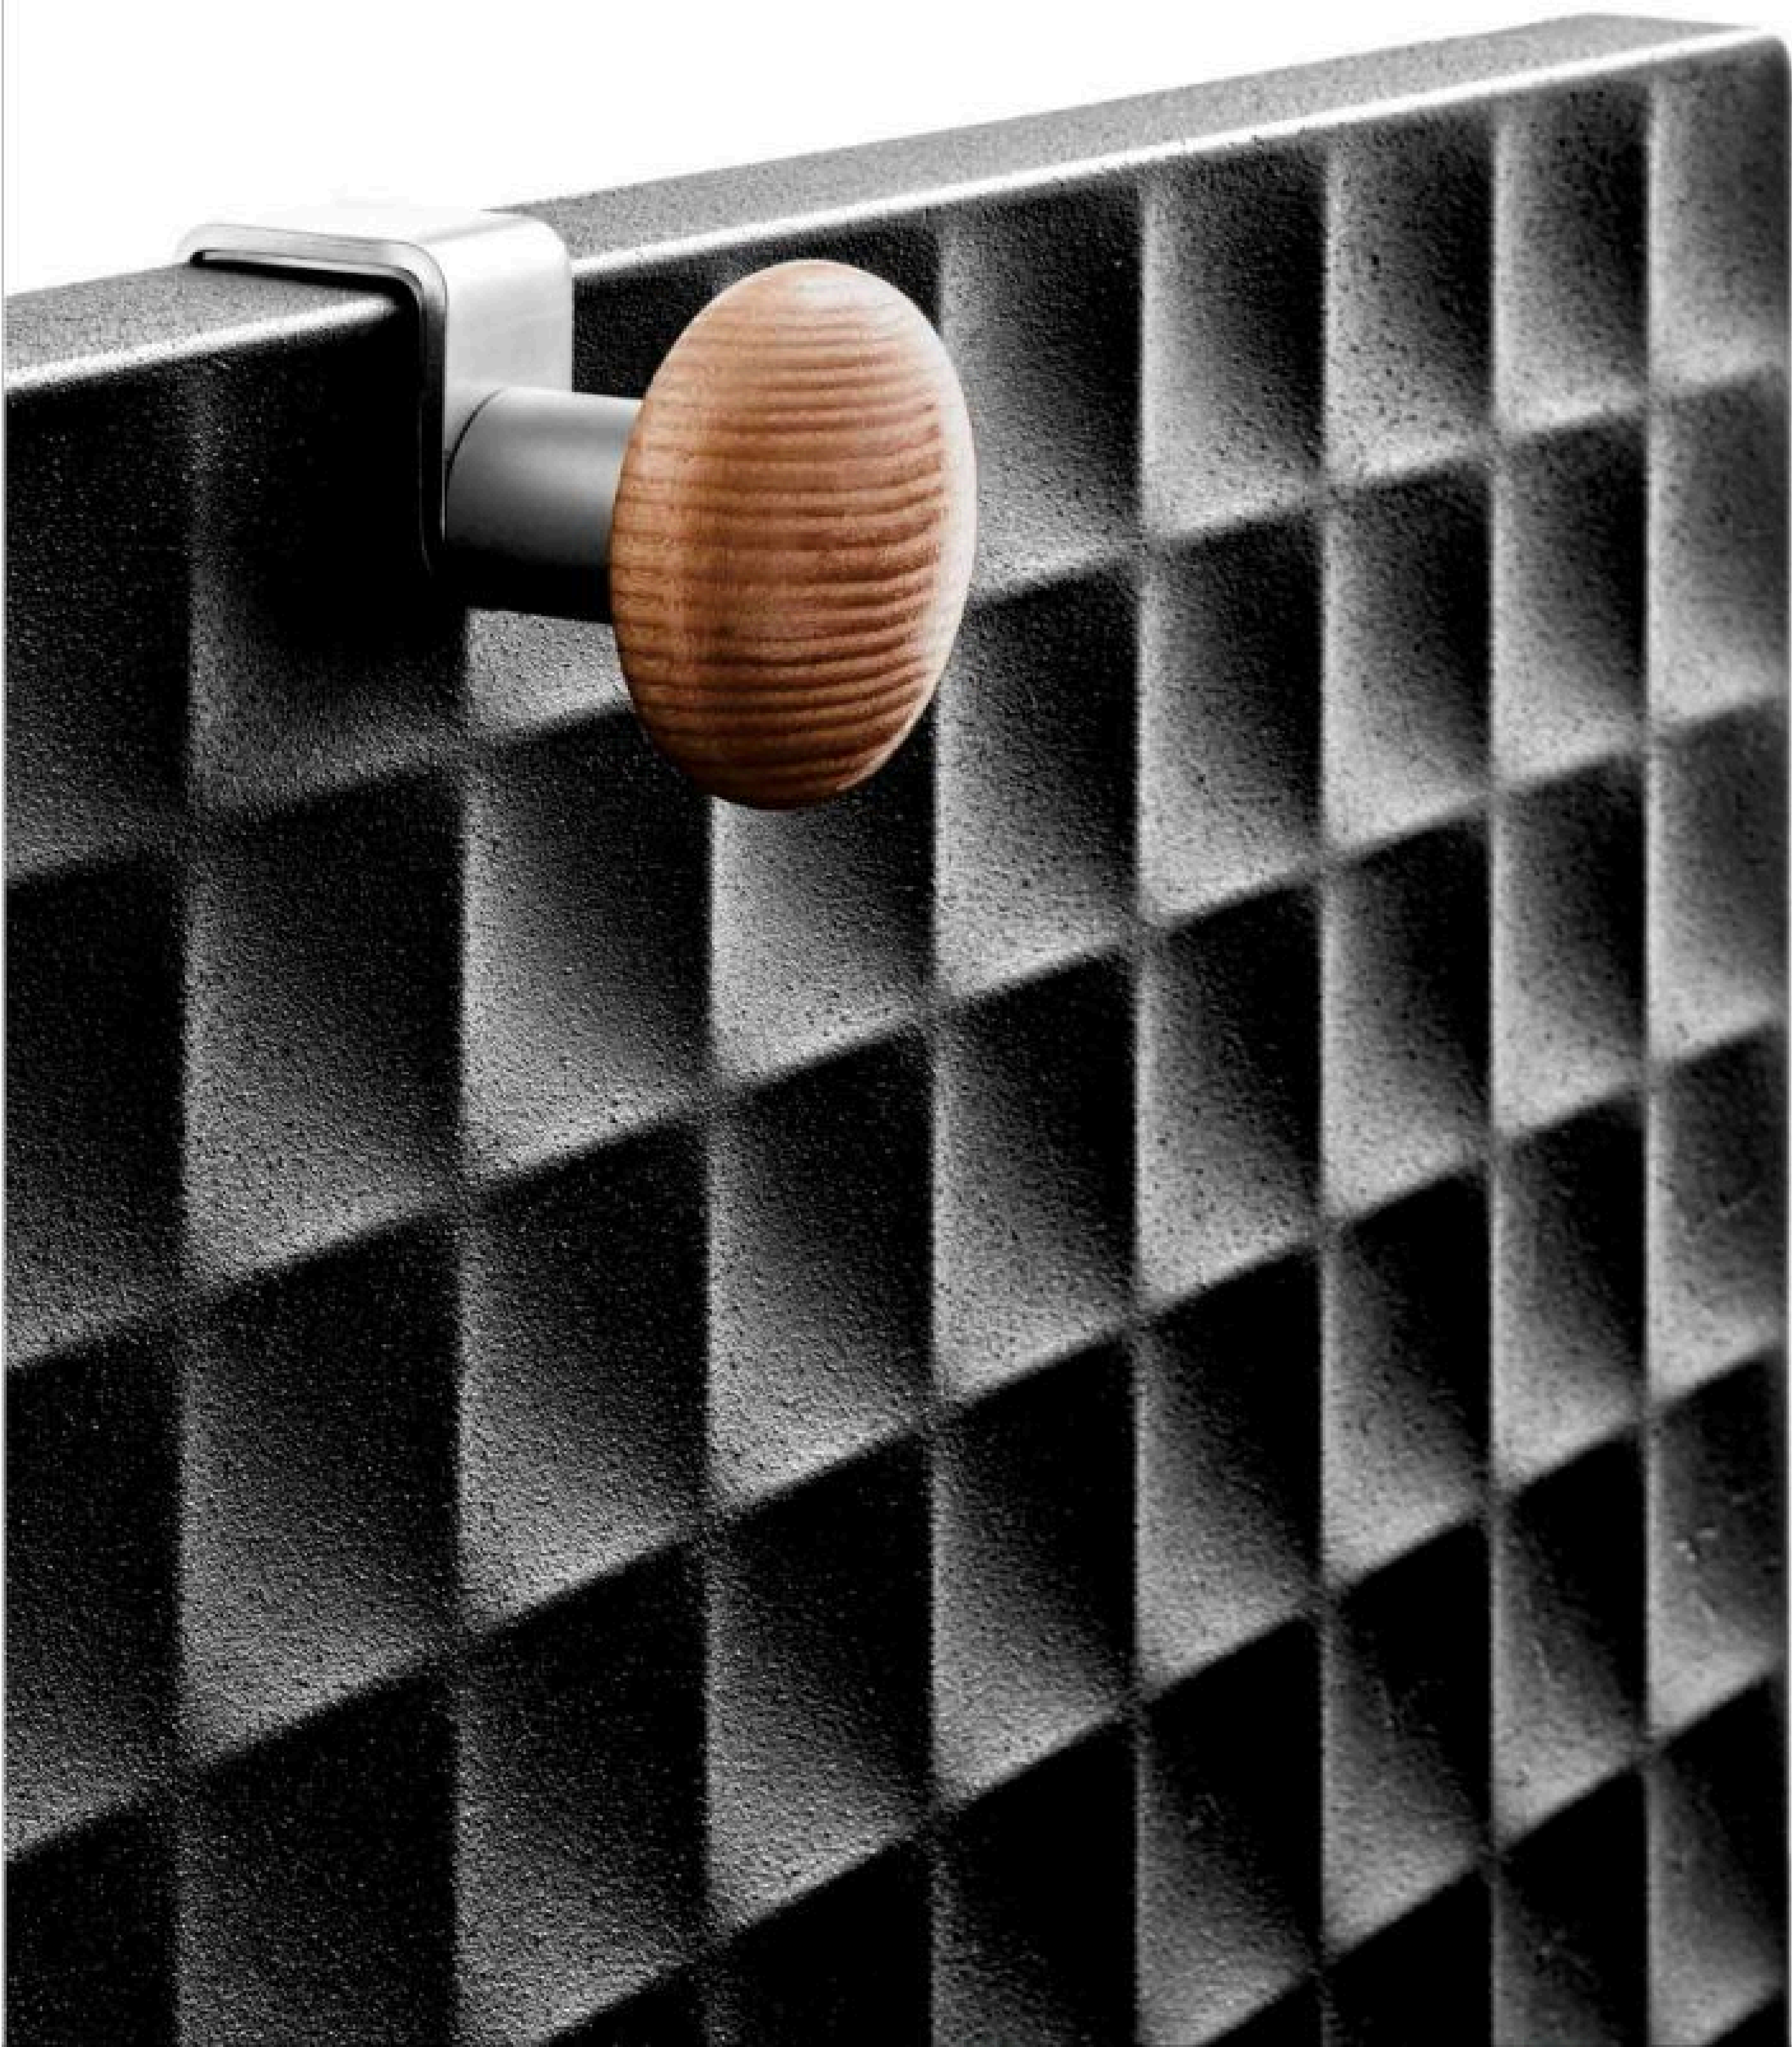

LATTICE

DESIGN

L1200 X W400 MM
HEAT CONTROL 45~60°C
BASE COLOR GREEN
+ ROBE HOOK