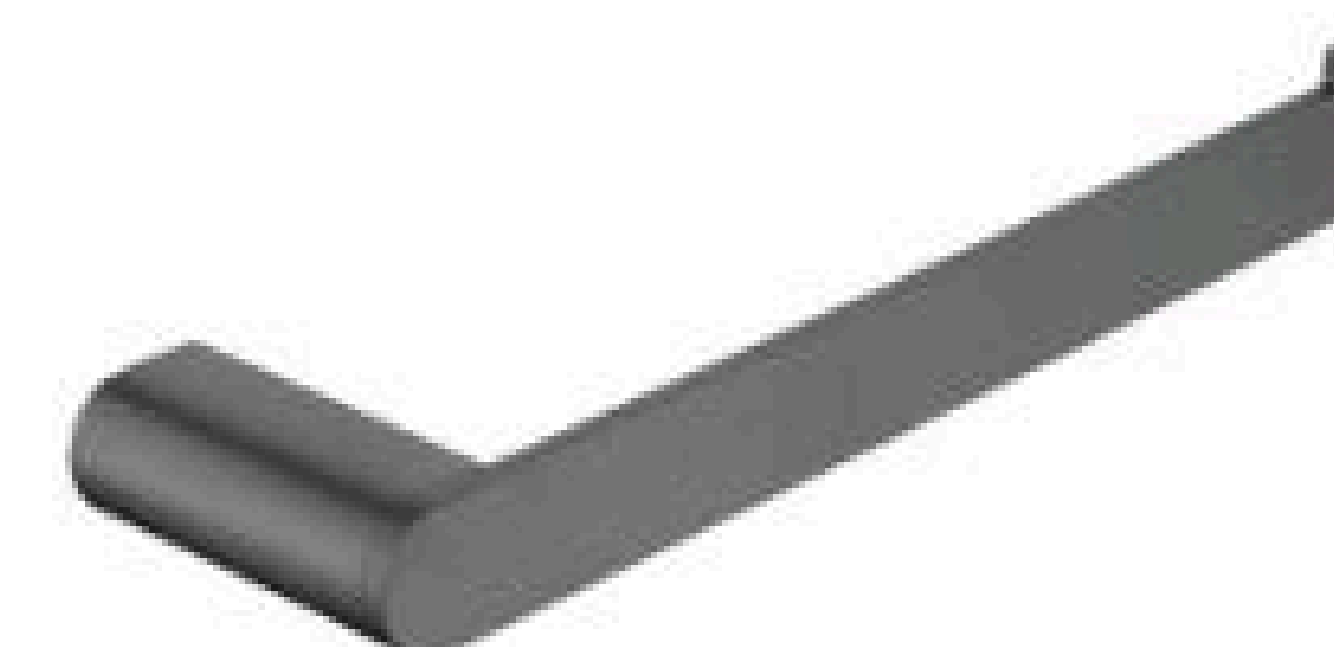

G95008

Towel Ring

Gun Grey

304 Stainless Steel

Size 230*65*33mm