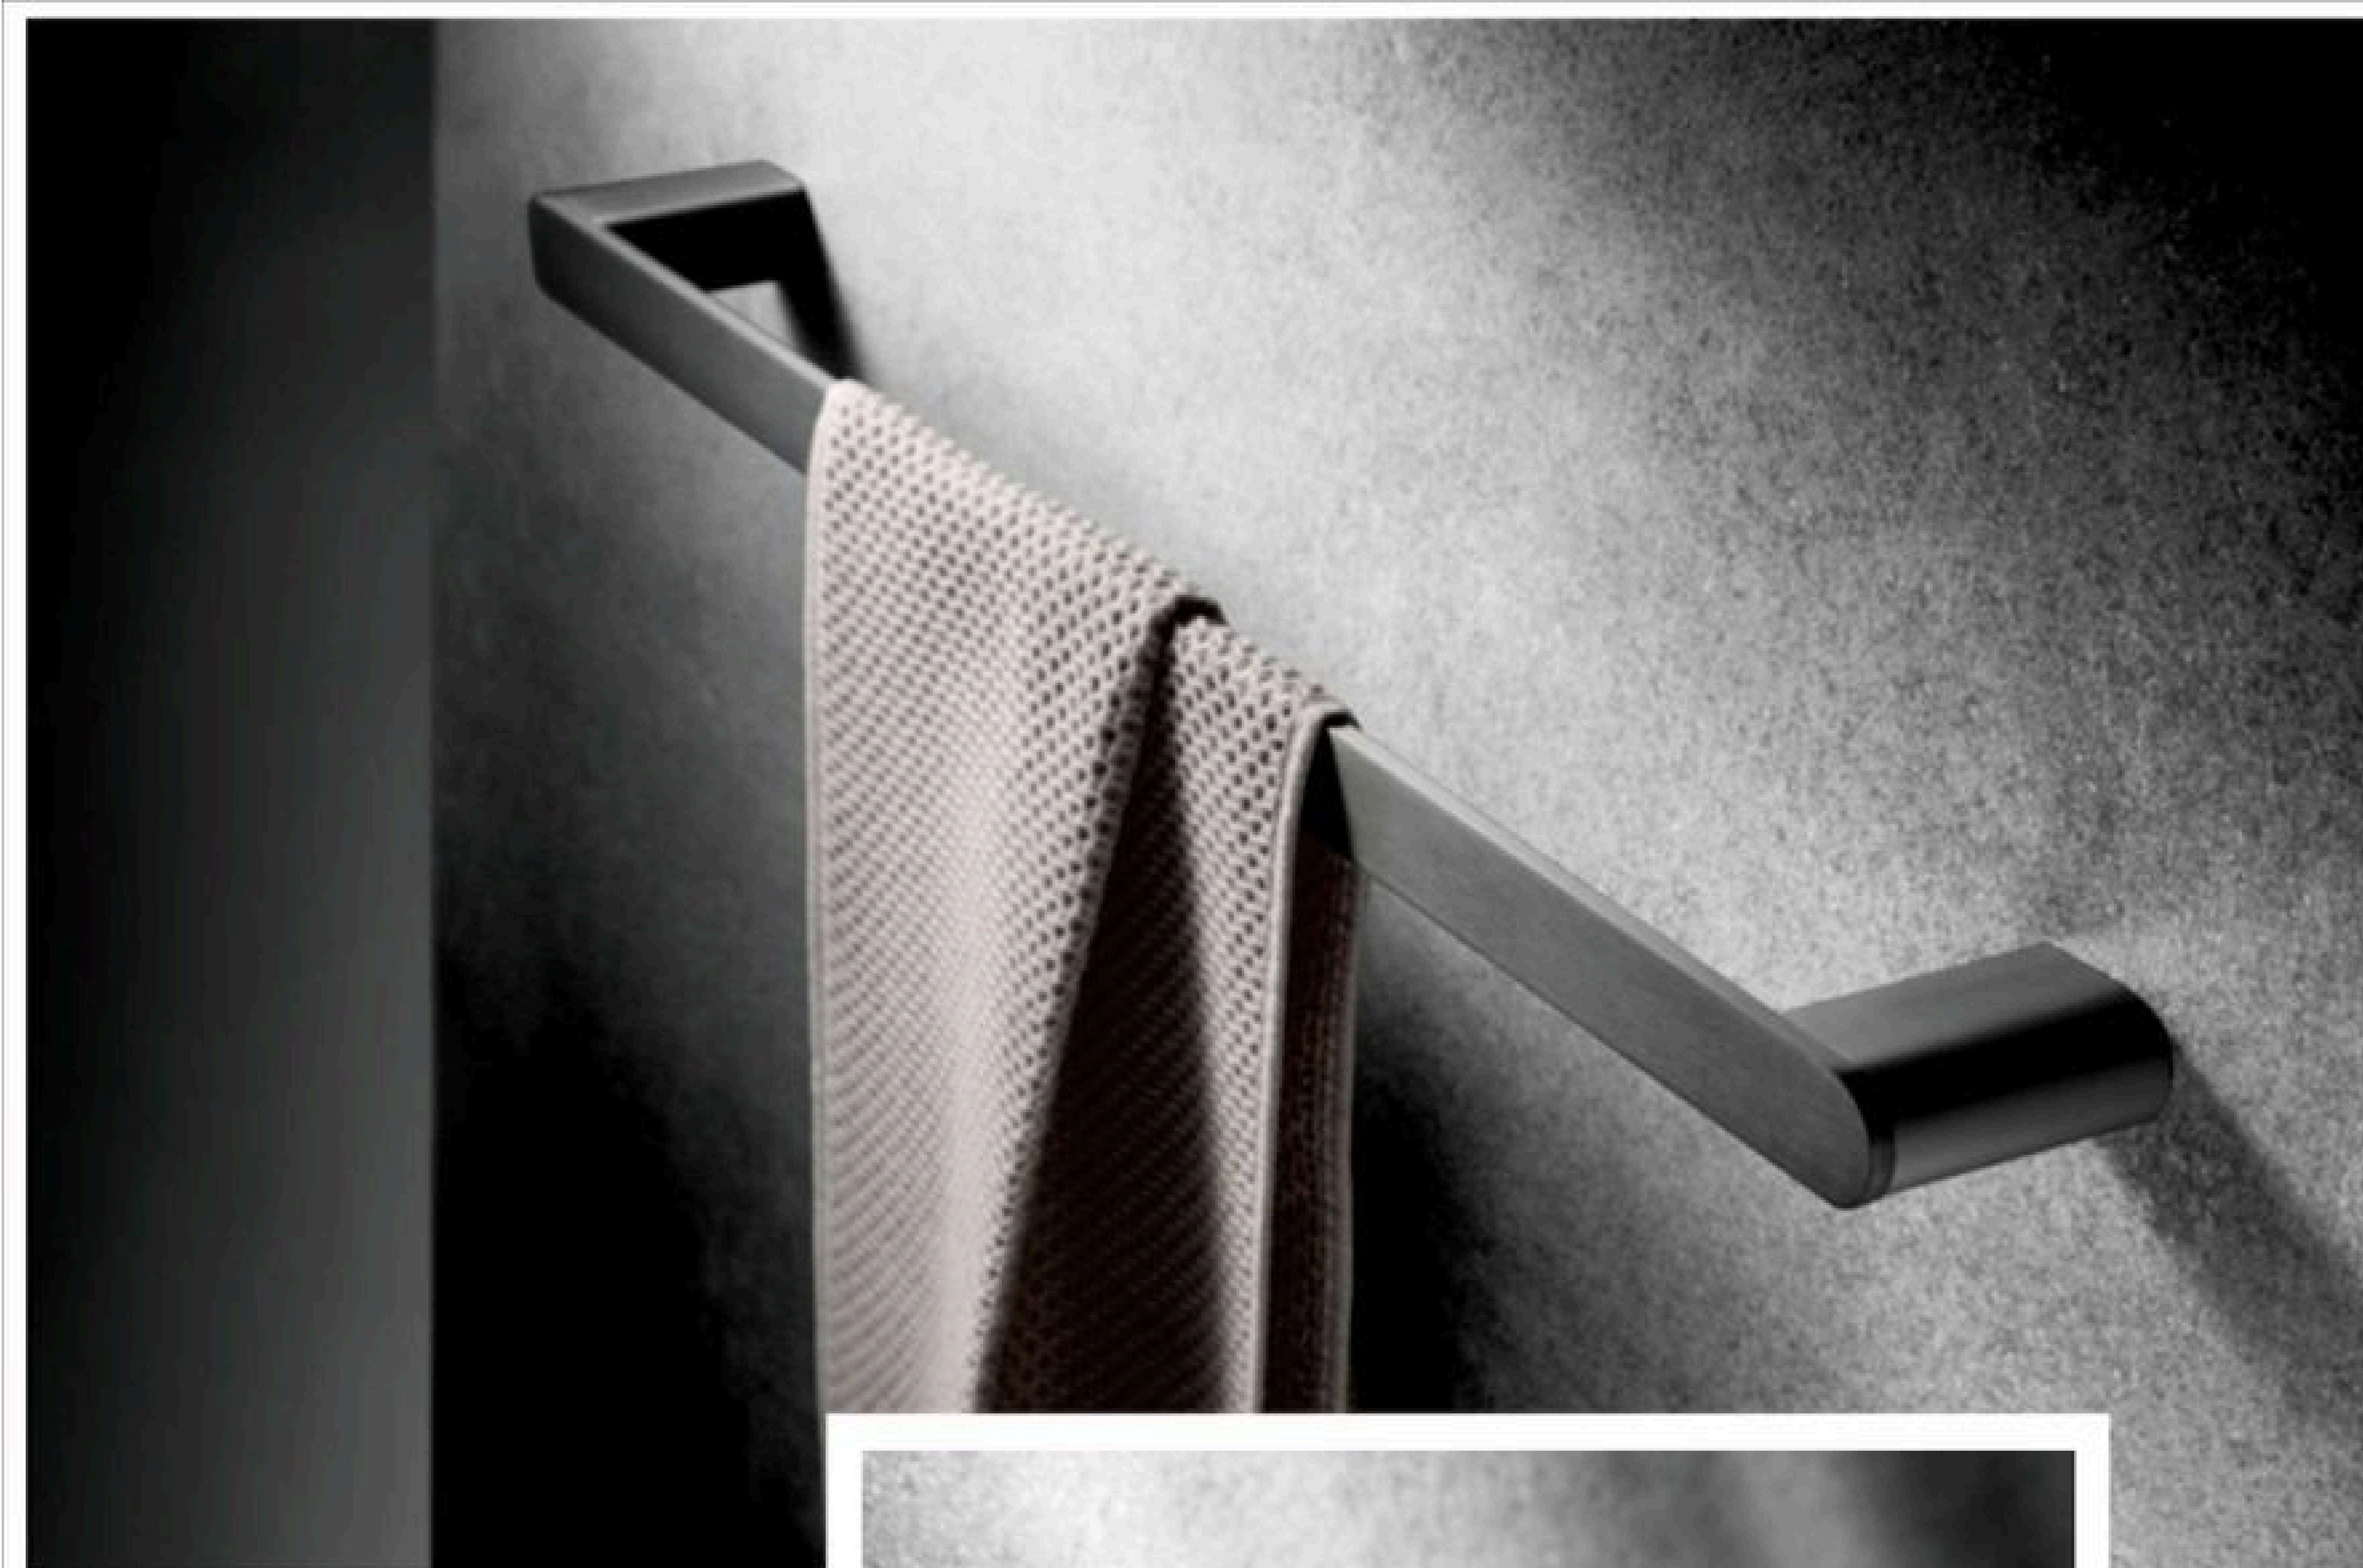

G95001

Double Towel Shelf
Gun Grey
304 Stainless Steel
Size 600*225*120mm

G95002

Double Towel Bar
Gun Grey
304 Stainless Steel
Size 600*120*26mm

G95003

Single Towel Bar
Gun Grey
304 Stainless Steel
Size 600*65*26mm

G95011-1

Single Shelf
Gun Grey
304 Stainless Steel
Size 500*125*26mm

95 SERIES