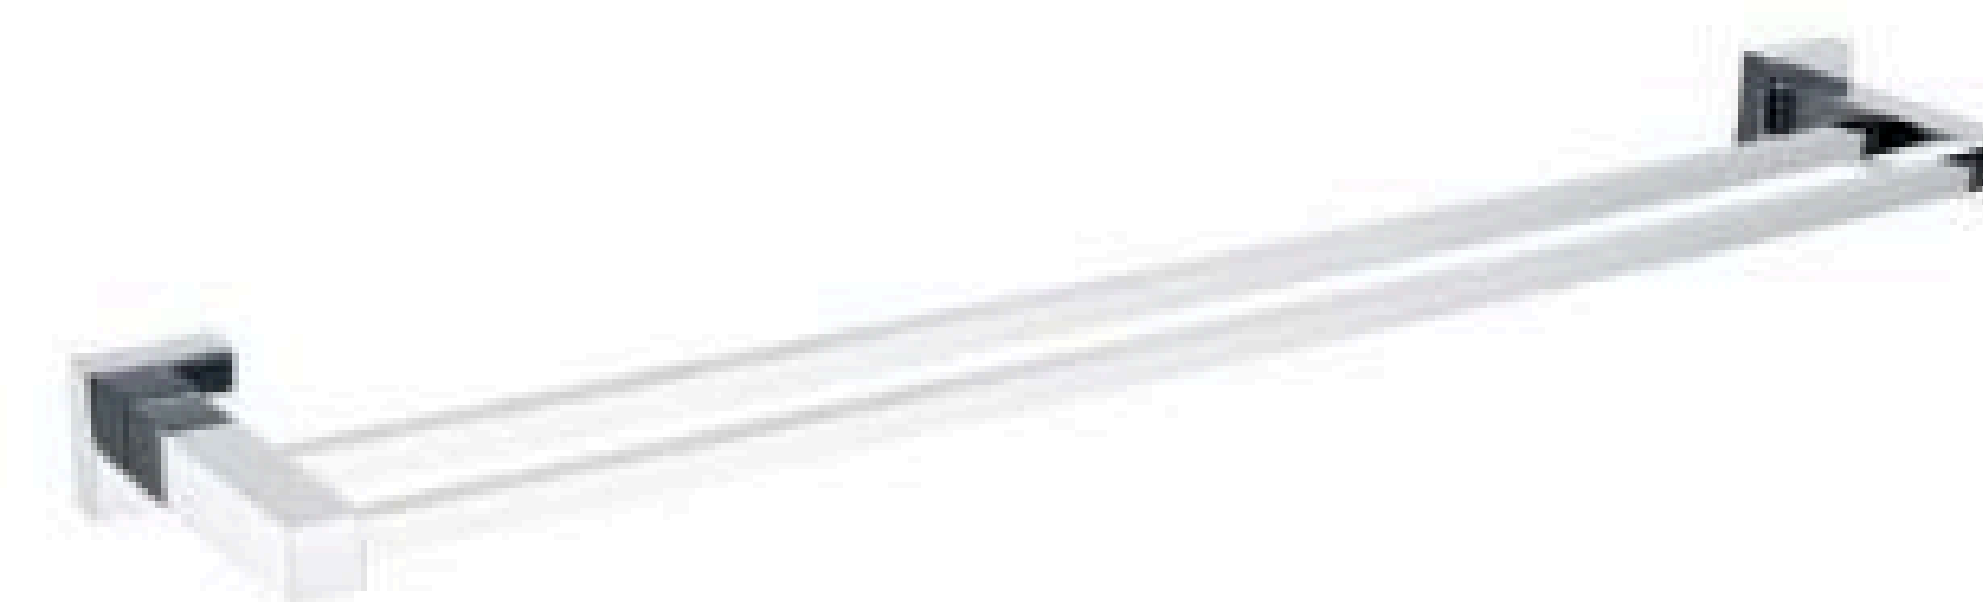

G08002

Double Towel Bar
Mirror
304 Stainless Steel
Size 600*120*48mm