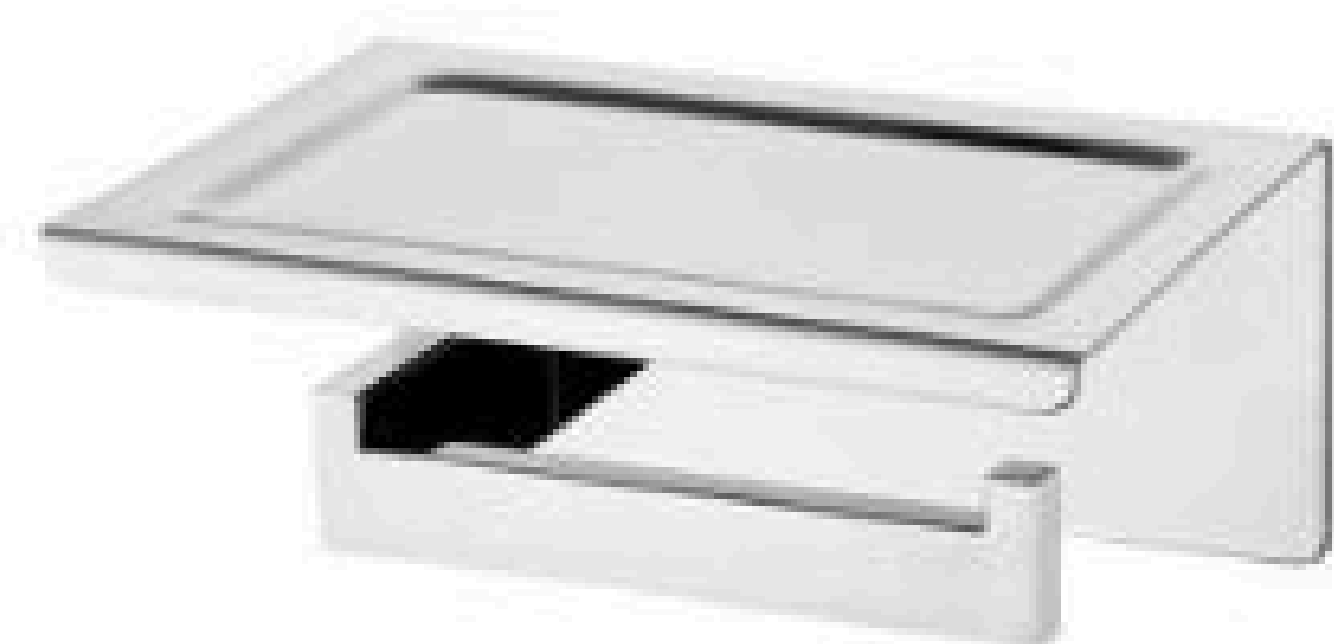

Z10001

Tissue Holder (Storage Plate)

Mirror

304 Stainless Steel

Size 190*120*80mm