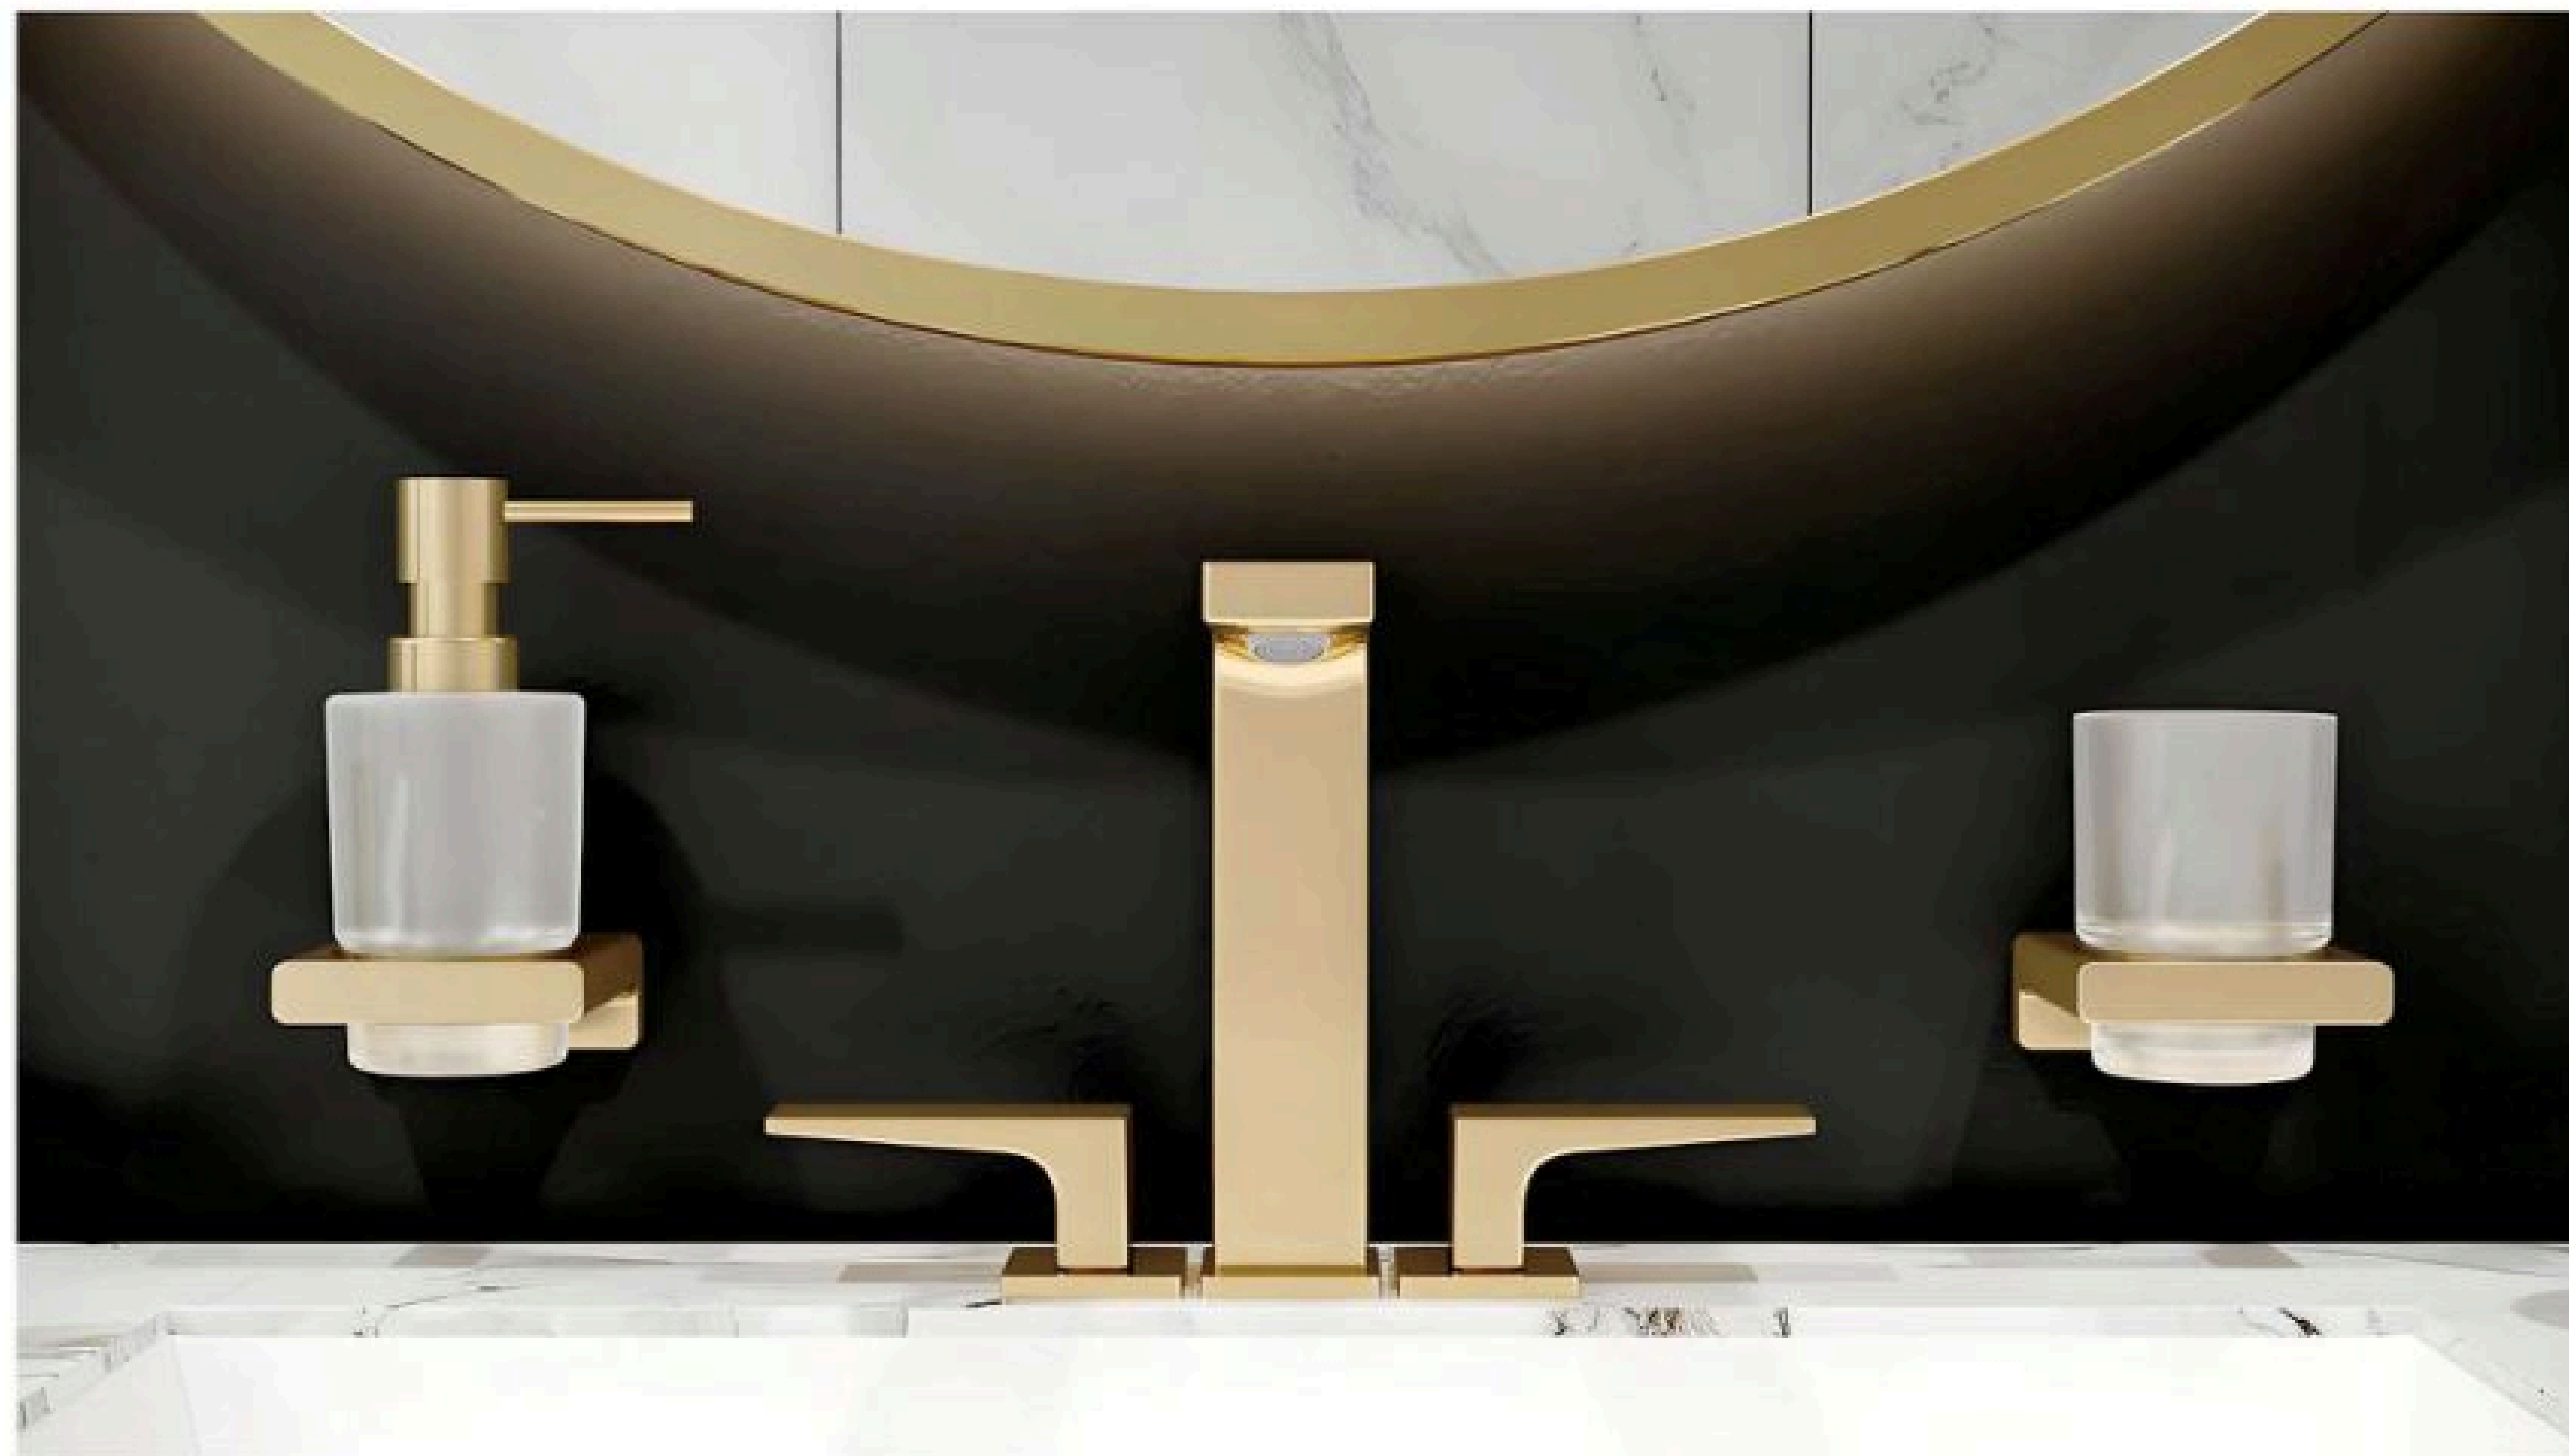

G18004S

Tissue Holder (Storage Plate)

Chrome

Zinc Alloy+ Stainless Steel

Size 150*80*108mm **Small Edition**

G18004S-2

Tissue Holder

Chrome

Zinc Alloy+ Stainless Steel

Size 141*40*85mm **Small Edition**

G18009S

Single Tumbler Holder

Chrome

Zinc Alloy+ Glass

Size 81*91*94mm **Small Edition**

G18013S

Soap Glass Dish

Chrome

Zinc Alloy+ Glass

Size 107*109*52mm **Small Edition**

G18015S

Soap Dispenser

Chrome

Zinc Alloy+ ABS+ Glass

Size 81*91*158mm **Small Edition**