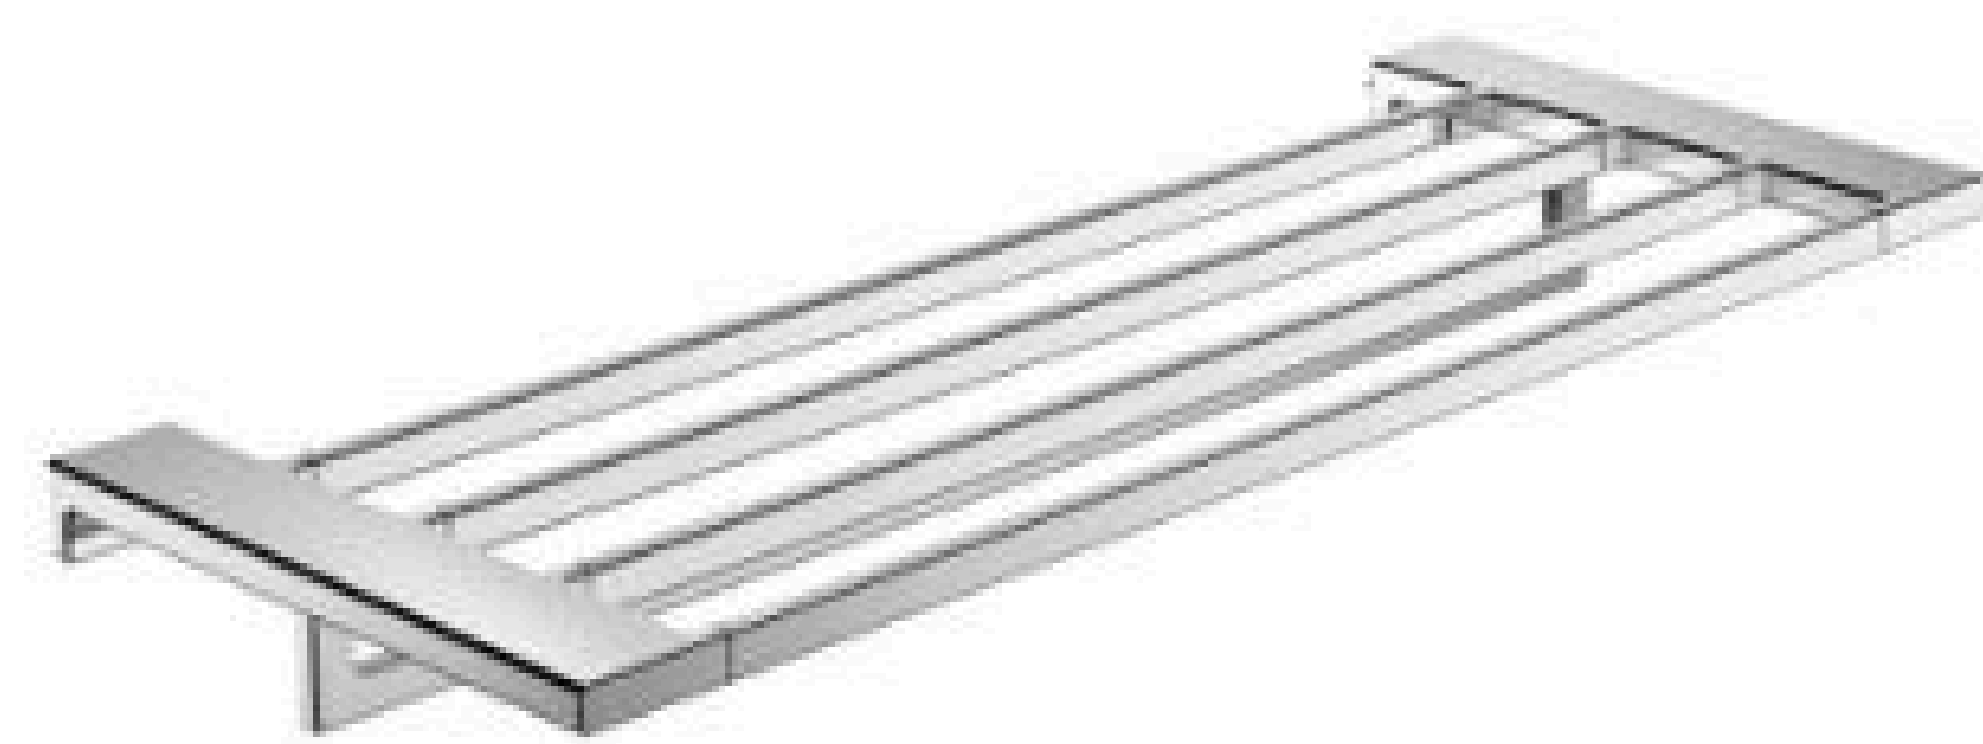

**G18001**

Double Towel Shelf
 Chrome
 Zinc Alloy+ Stainless Steel
 Size 648*247.5*71mm

**G18002**

Double Towel Bar
 Chrome
 Zinc Alloy+ Stainless Steel
 Size 648*124*32mm

**G18003**

Single Towel Bar
 Chrome
 Zinc Alloy+ Stainless Steel
 Size 648*70*32mm