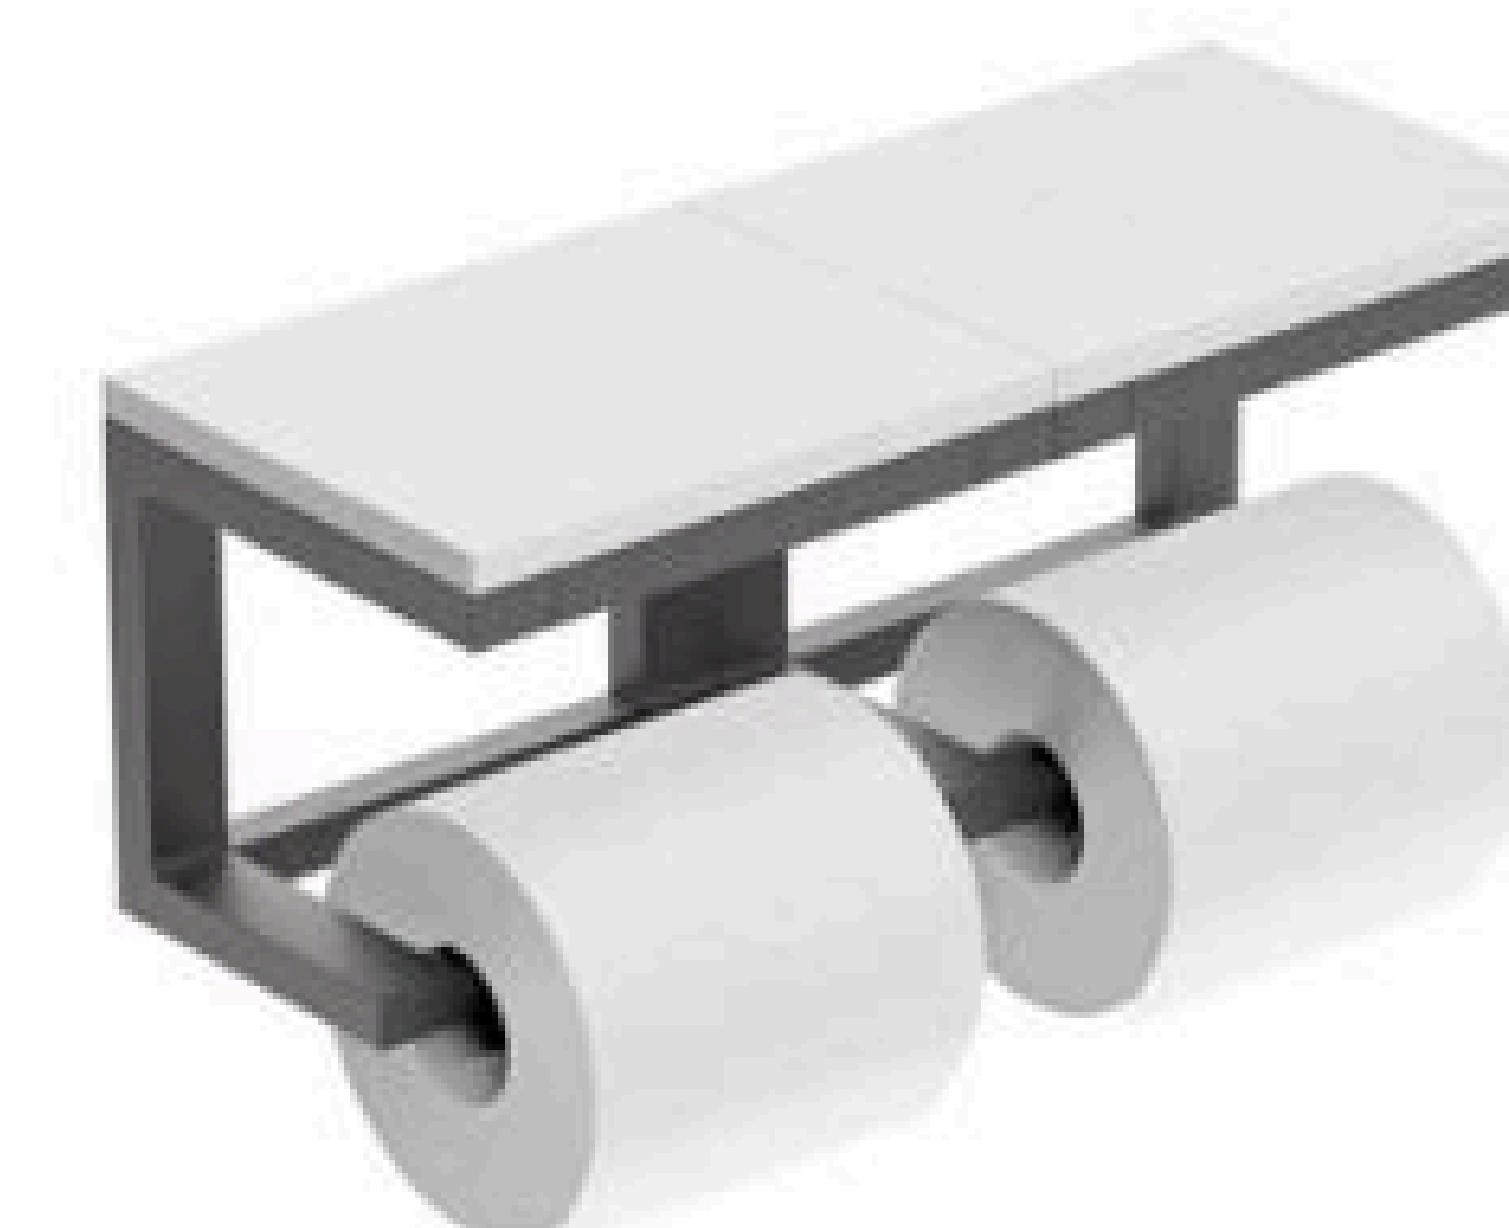

Z20008

Double Tissue Holder (Storage Plate)

Gun Grey

Zinc Alloy+ 304 Stainless Steel

Size 300*120*119mm