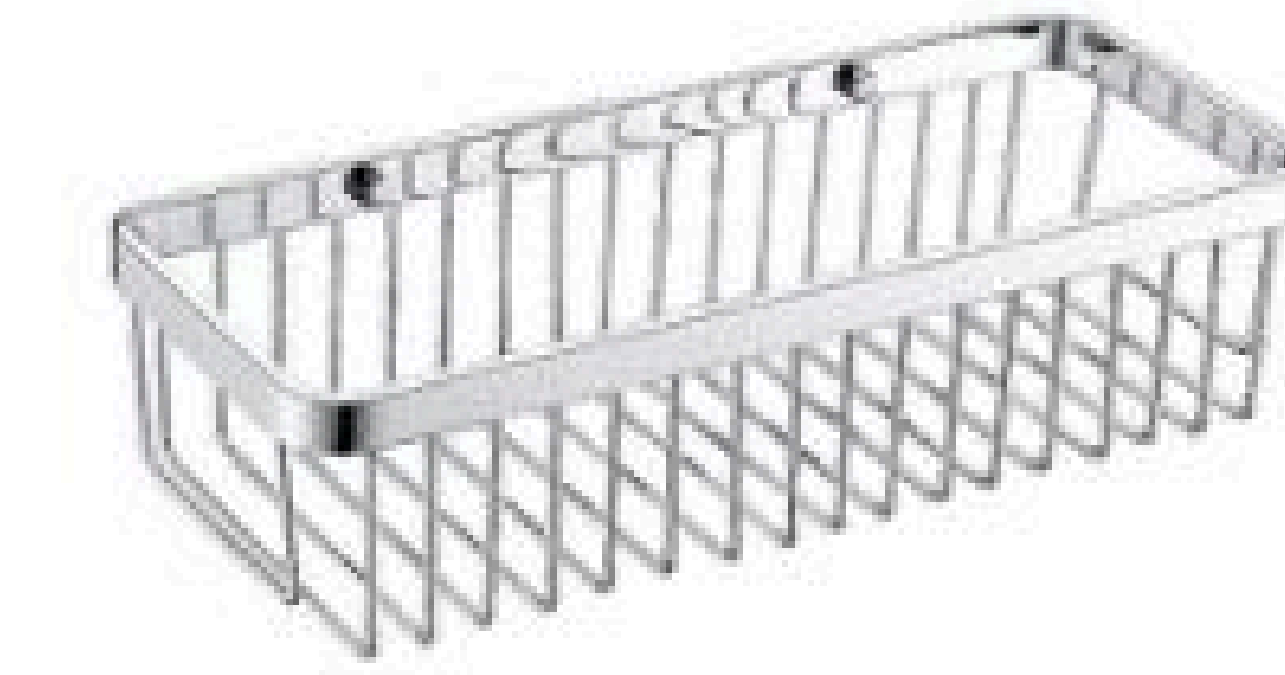

S3009
Rectangular Basket
Mirror
304 Stainless Steel
Size 300*120*90mm