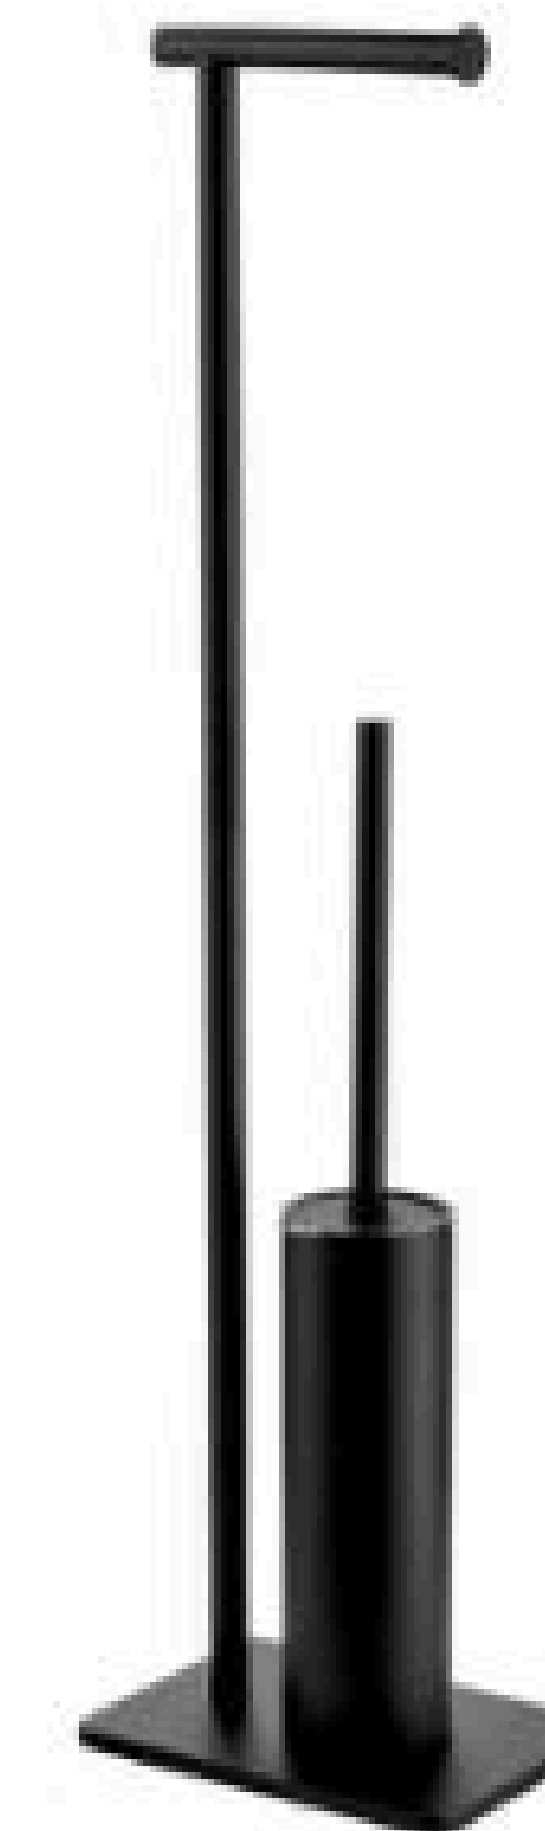

S5006

Floor Towel Rack (Toilet Brush)
Matte Black
304 Stainless Steel
Size 210*150*800mm