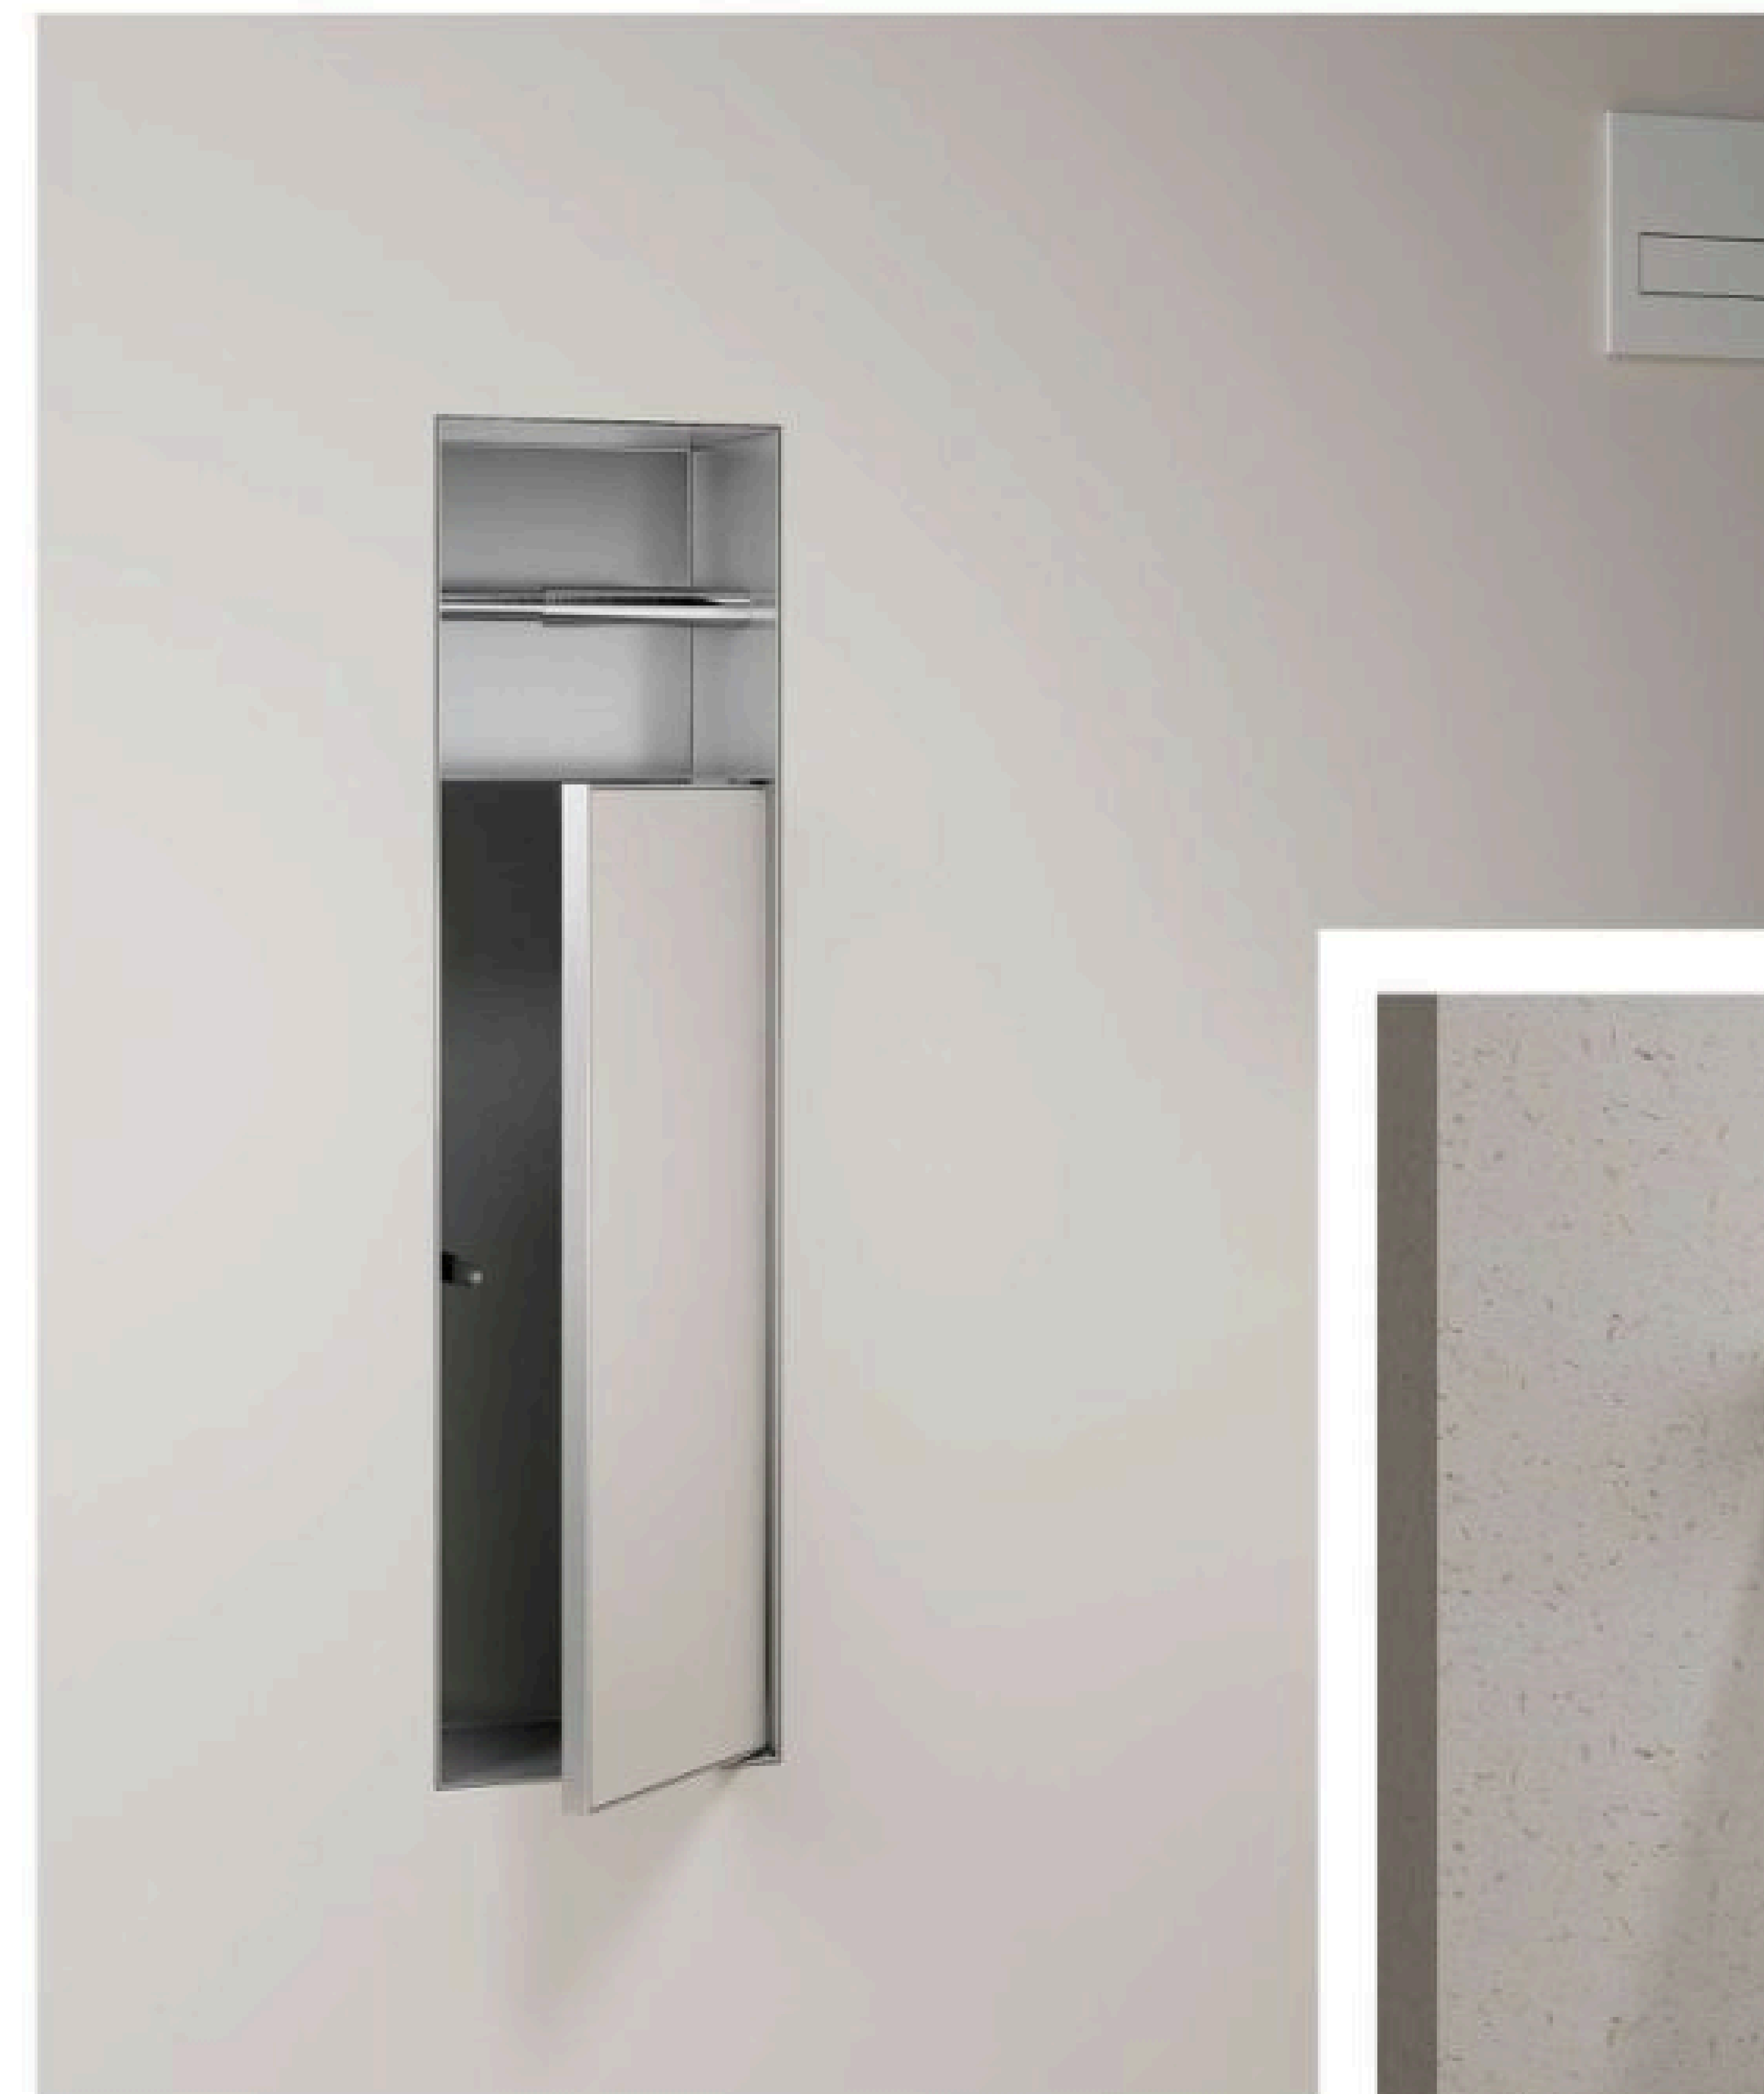

Toilet Paper Holder With Door

Storage Area

Trash Can Area With Door

Brushed

304 Stainless Steel

Size 224*745*140mm (EU STANDARD)

Invisible

SERIES