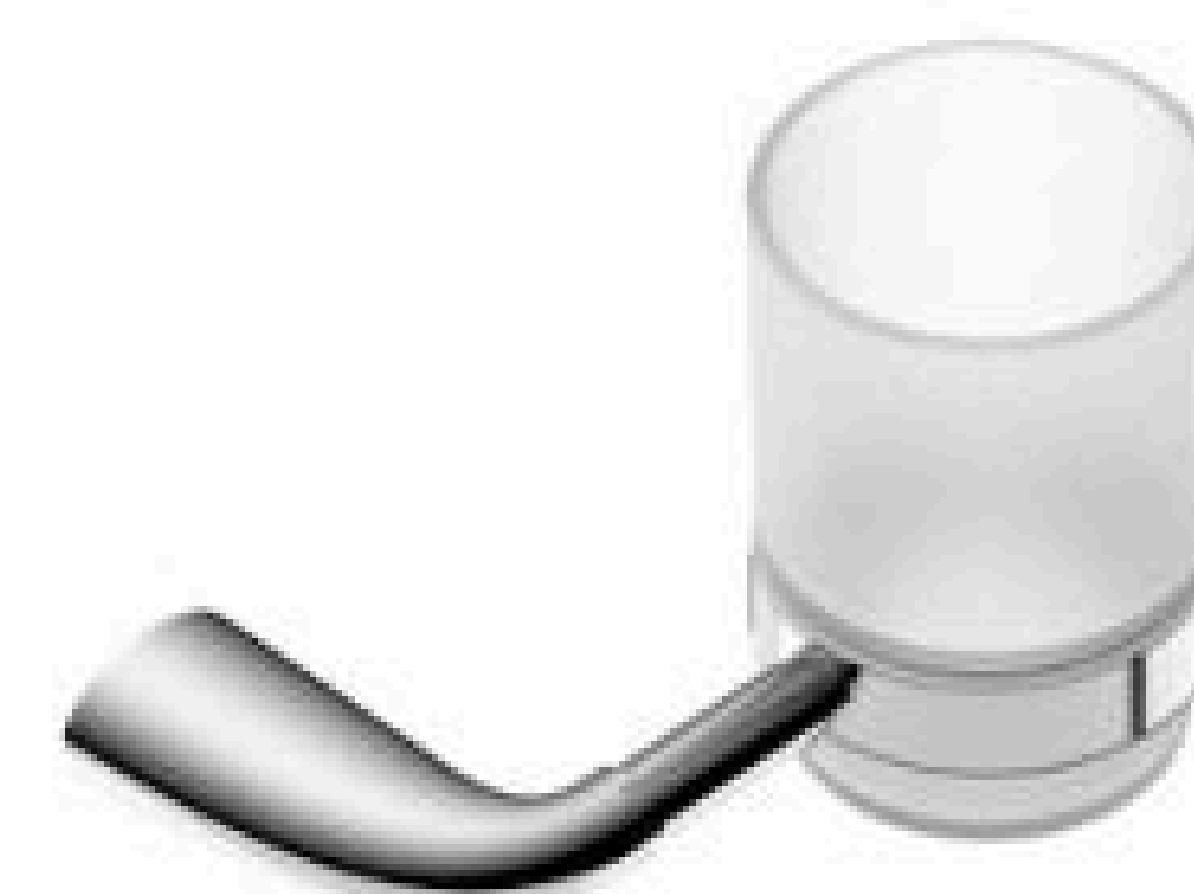

G11009

Single Tumbler Holder

Chrome

Zinc Alloy+ Stainless Steel+ Glass

Size 130*100*95mm