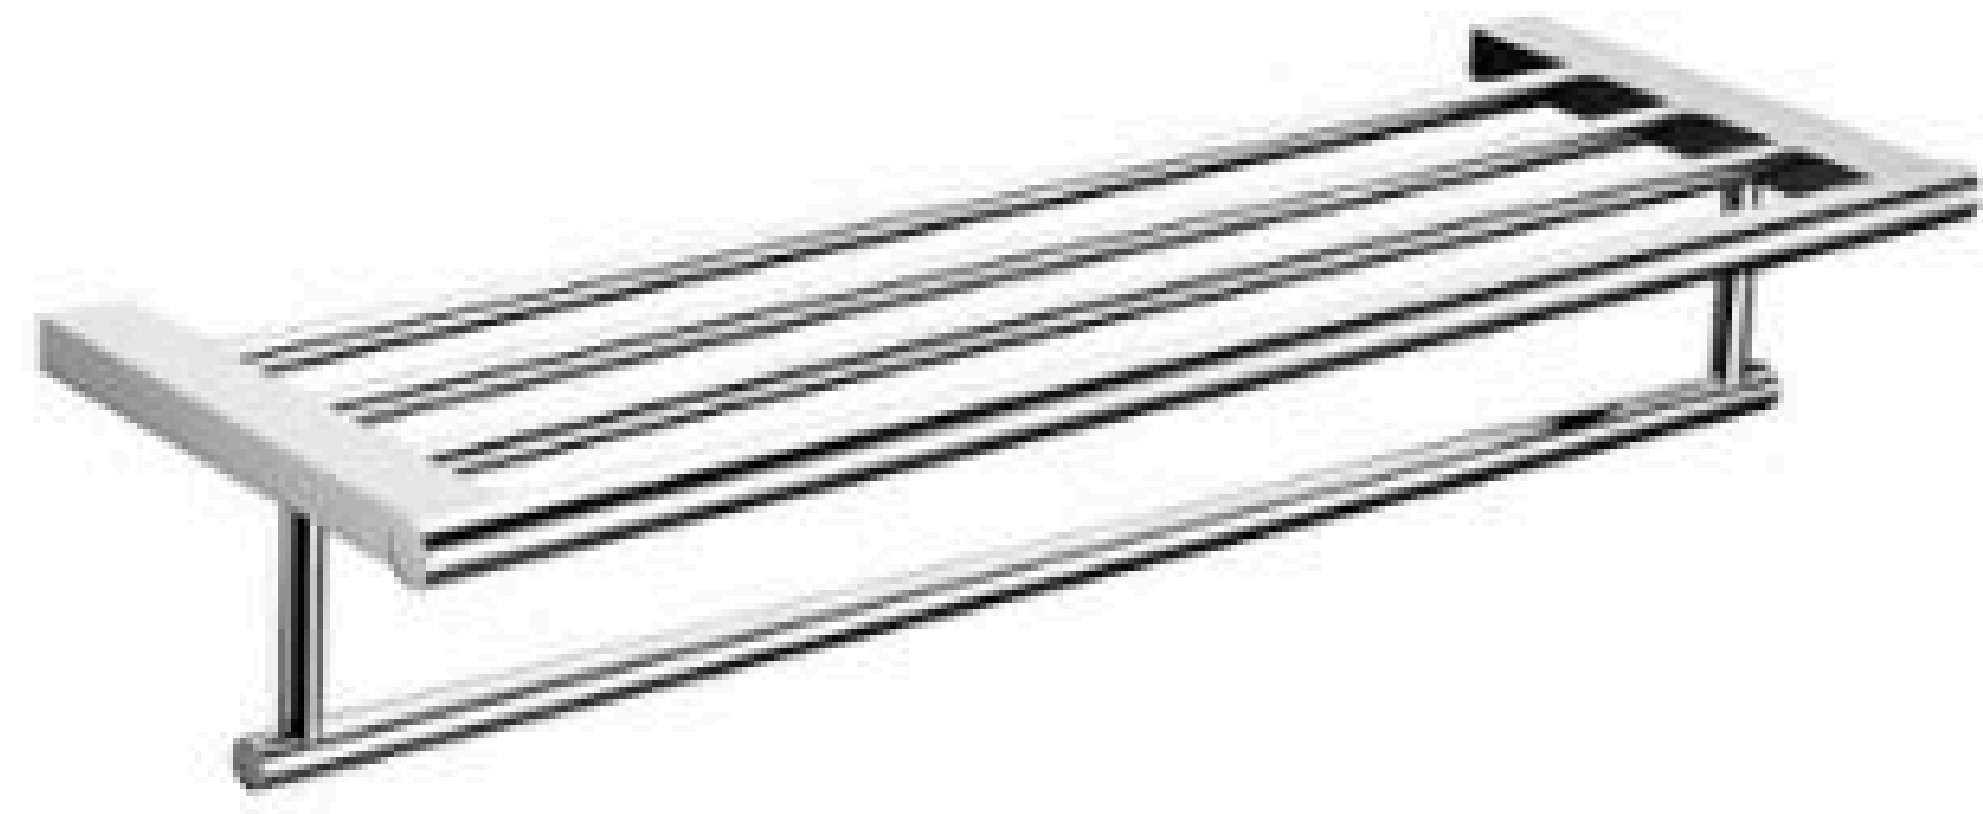

**G28009**

Single Tumbler Holder
 Chrome
 Brass+ Stainless Steel+ Stone
 Size 140*95*116mm

**G28013**

Soap Dish
 Chrome
 Brass+ Stainless Steel+ Stone
 Size 140*95*46mm

**G28005**

Toilet Brush Holder
 Chrome
 Brass+ Stainless Steel+ Stone
 Size 140*95*425mm

17 SERIES

**G17001**

Double Towel Shelf
Mirror
304 Stainless Steel
Size 600*210*103mm

**G17003**

Single Towel Bar
Mirror
304 Stainless Steel
Size 600*65*20mm

**G17004**

Tissue Holder (Storage Plate)
Mirror
304 Stainless Steel
Size 160*100*90mm