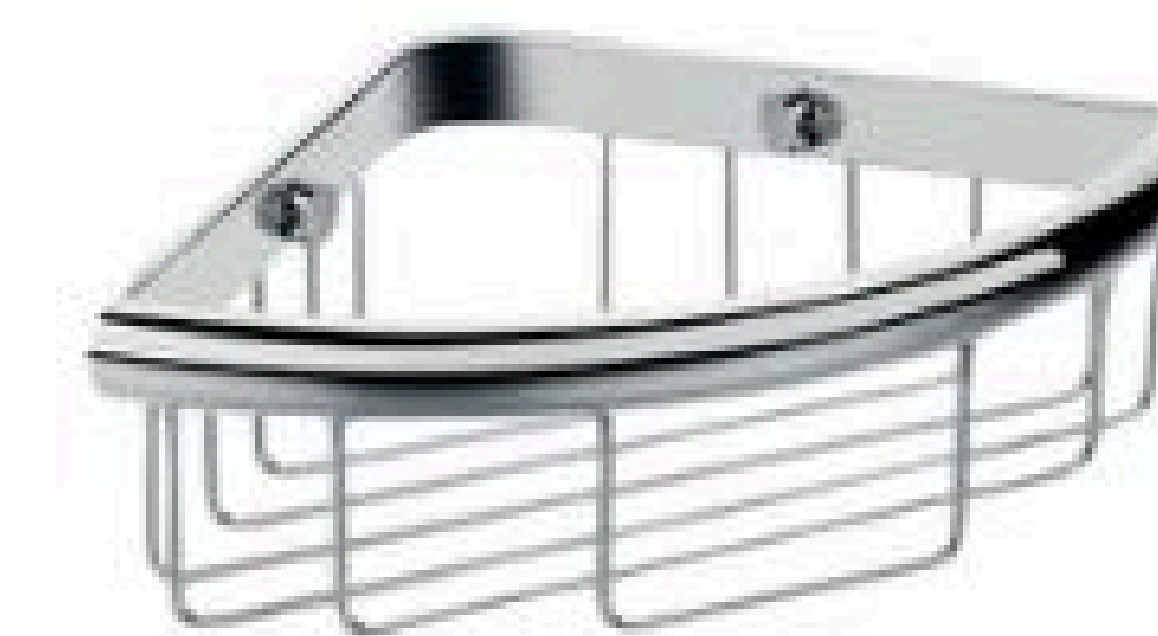

G20014

Corner Basket
Chrome
Stainless Steel
Size 226*160*62mm