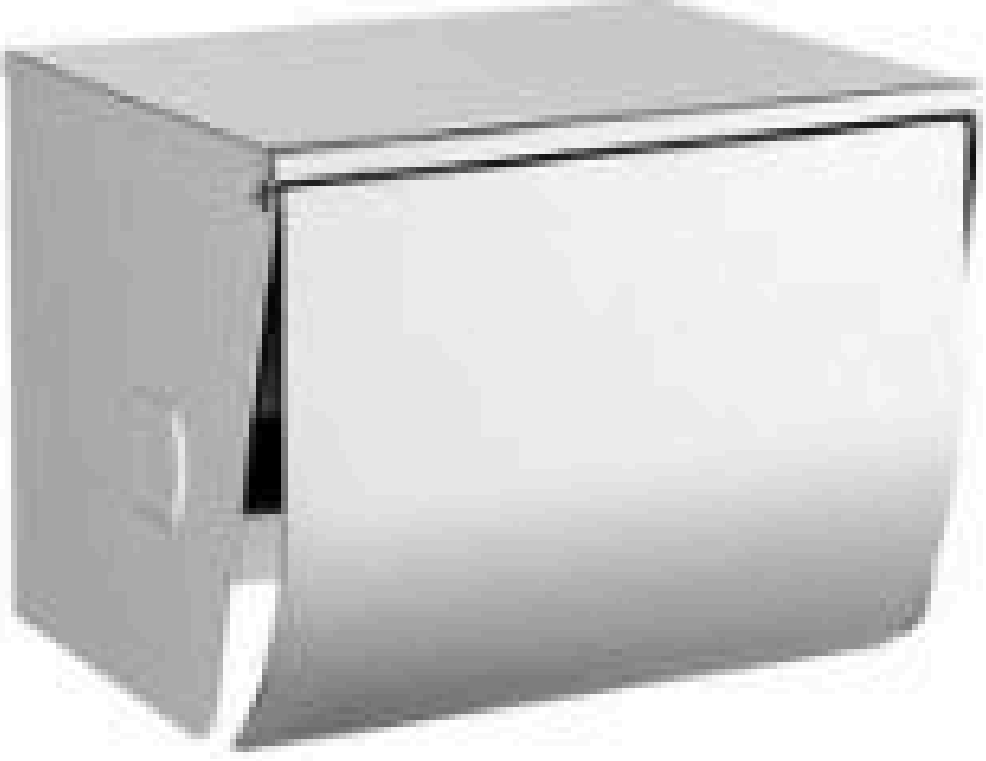

Size 230*100*97mm

Z12001

Tissue Holder (Storage Plate)
White
ABS Plastic
Size 170*110*100mm

Z12002

Tissue Box (Storage Plate)
Mirror
304 Stainless Steel
Size 120*120*115mm

Z12003

Tissue Box (Storage Plate)
Mirror
304 Stainless Steel
Size 120*100*100mm