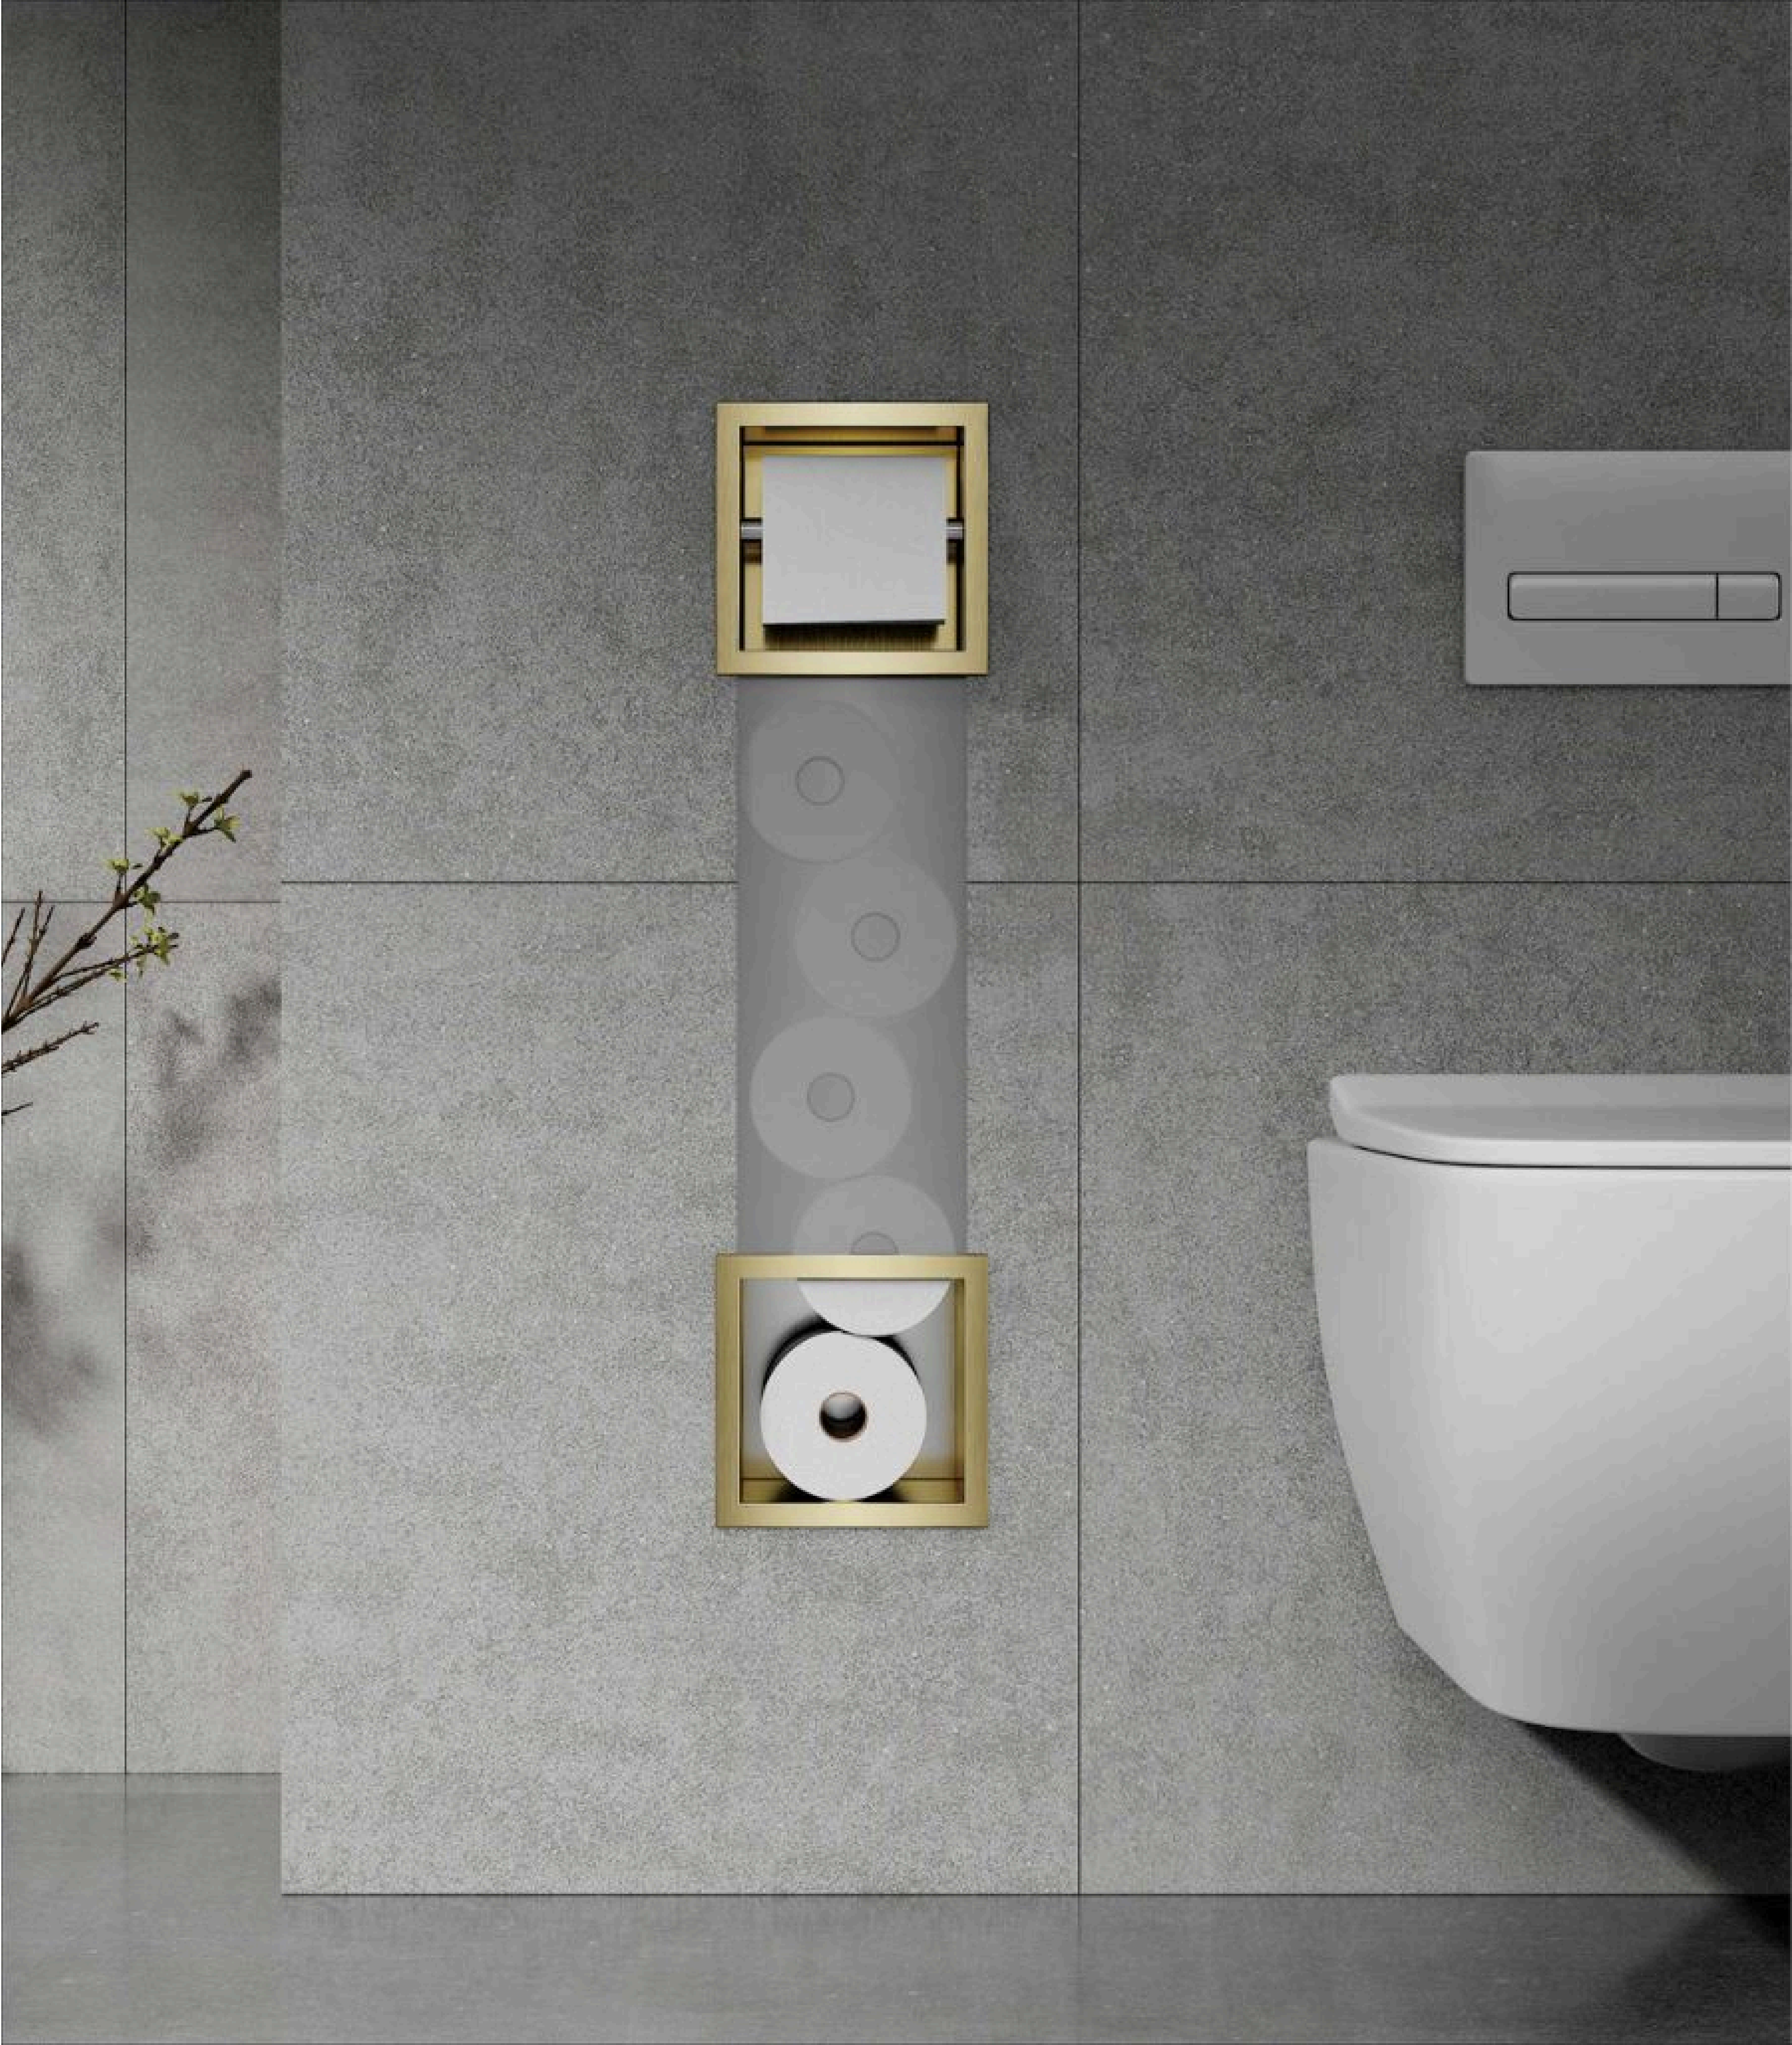

Toilet Paper Holder With Door

Storage Area

Trash Can Area With Door

Brushed

304 Stainless Steel

Size 224*745*140mm (EU STANDARD)

Invisible

SERIES