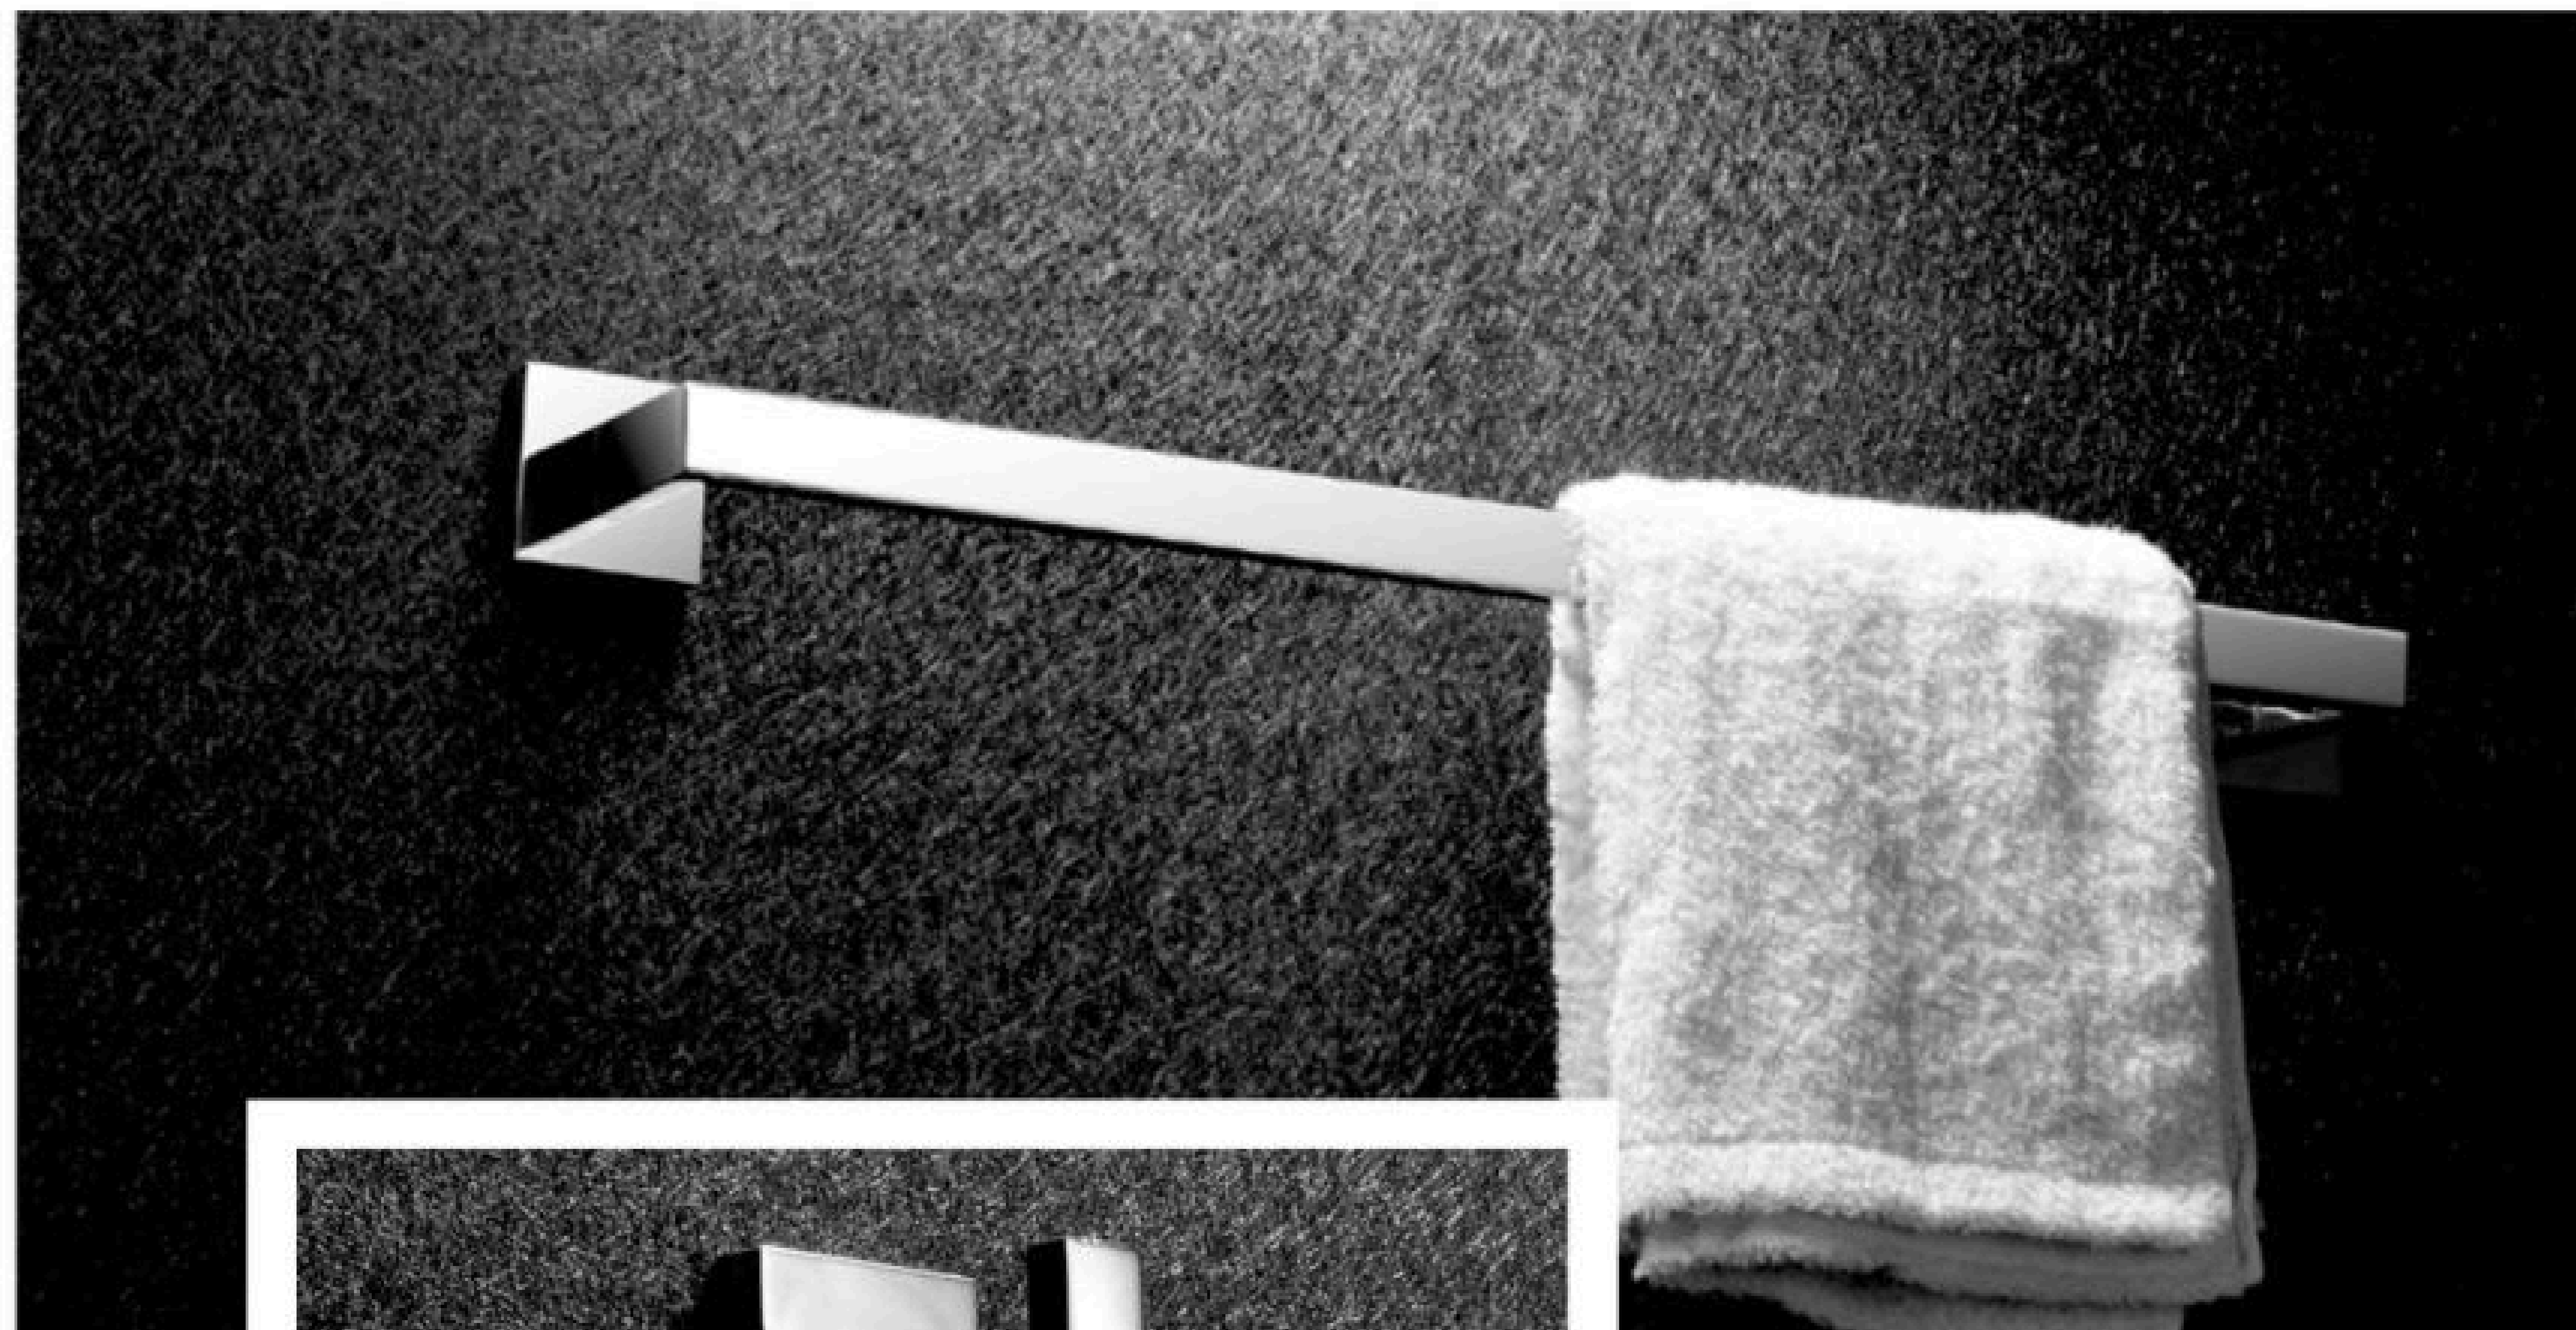

G98001

Double Towel Shelf
Mirror
304 Stainless Steel
Size 600*220*122mm

G98002

Double Towel Bar
Mirror
304 Stainless Steel
Size 600*125*55mm

G98003

Single Towel Bar
Mirror
304 Stainless Steel
Size 600*80*55mm

G98004

Tissue Holder (Flip Cover)
Mirror
304 Stainless Steel
Size 160*120*55mm

98 SERIES