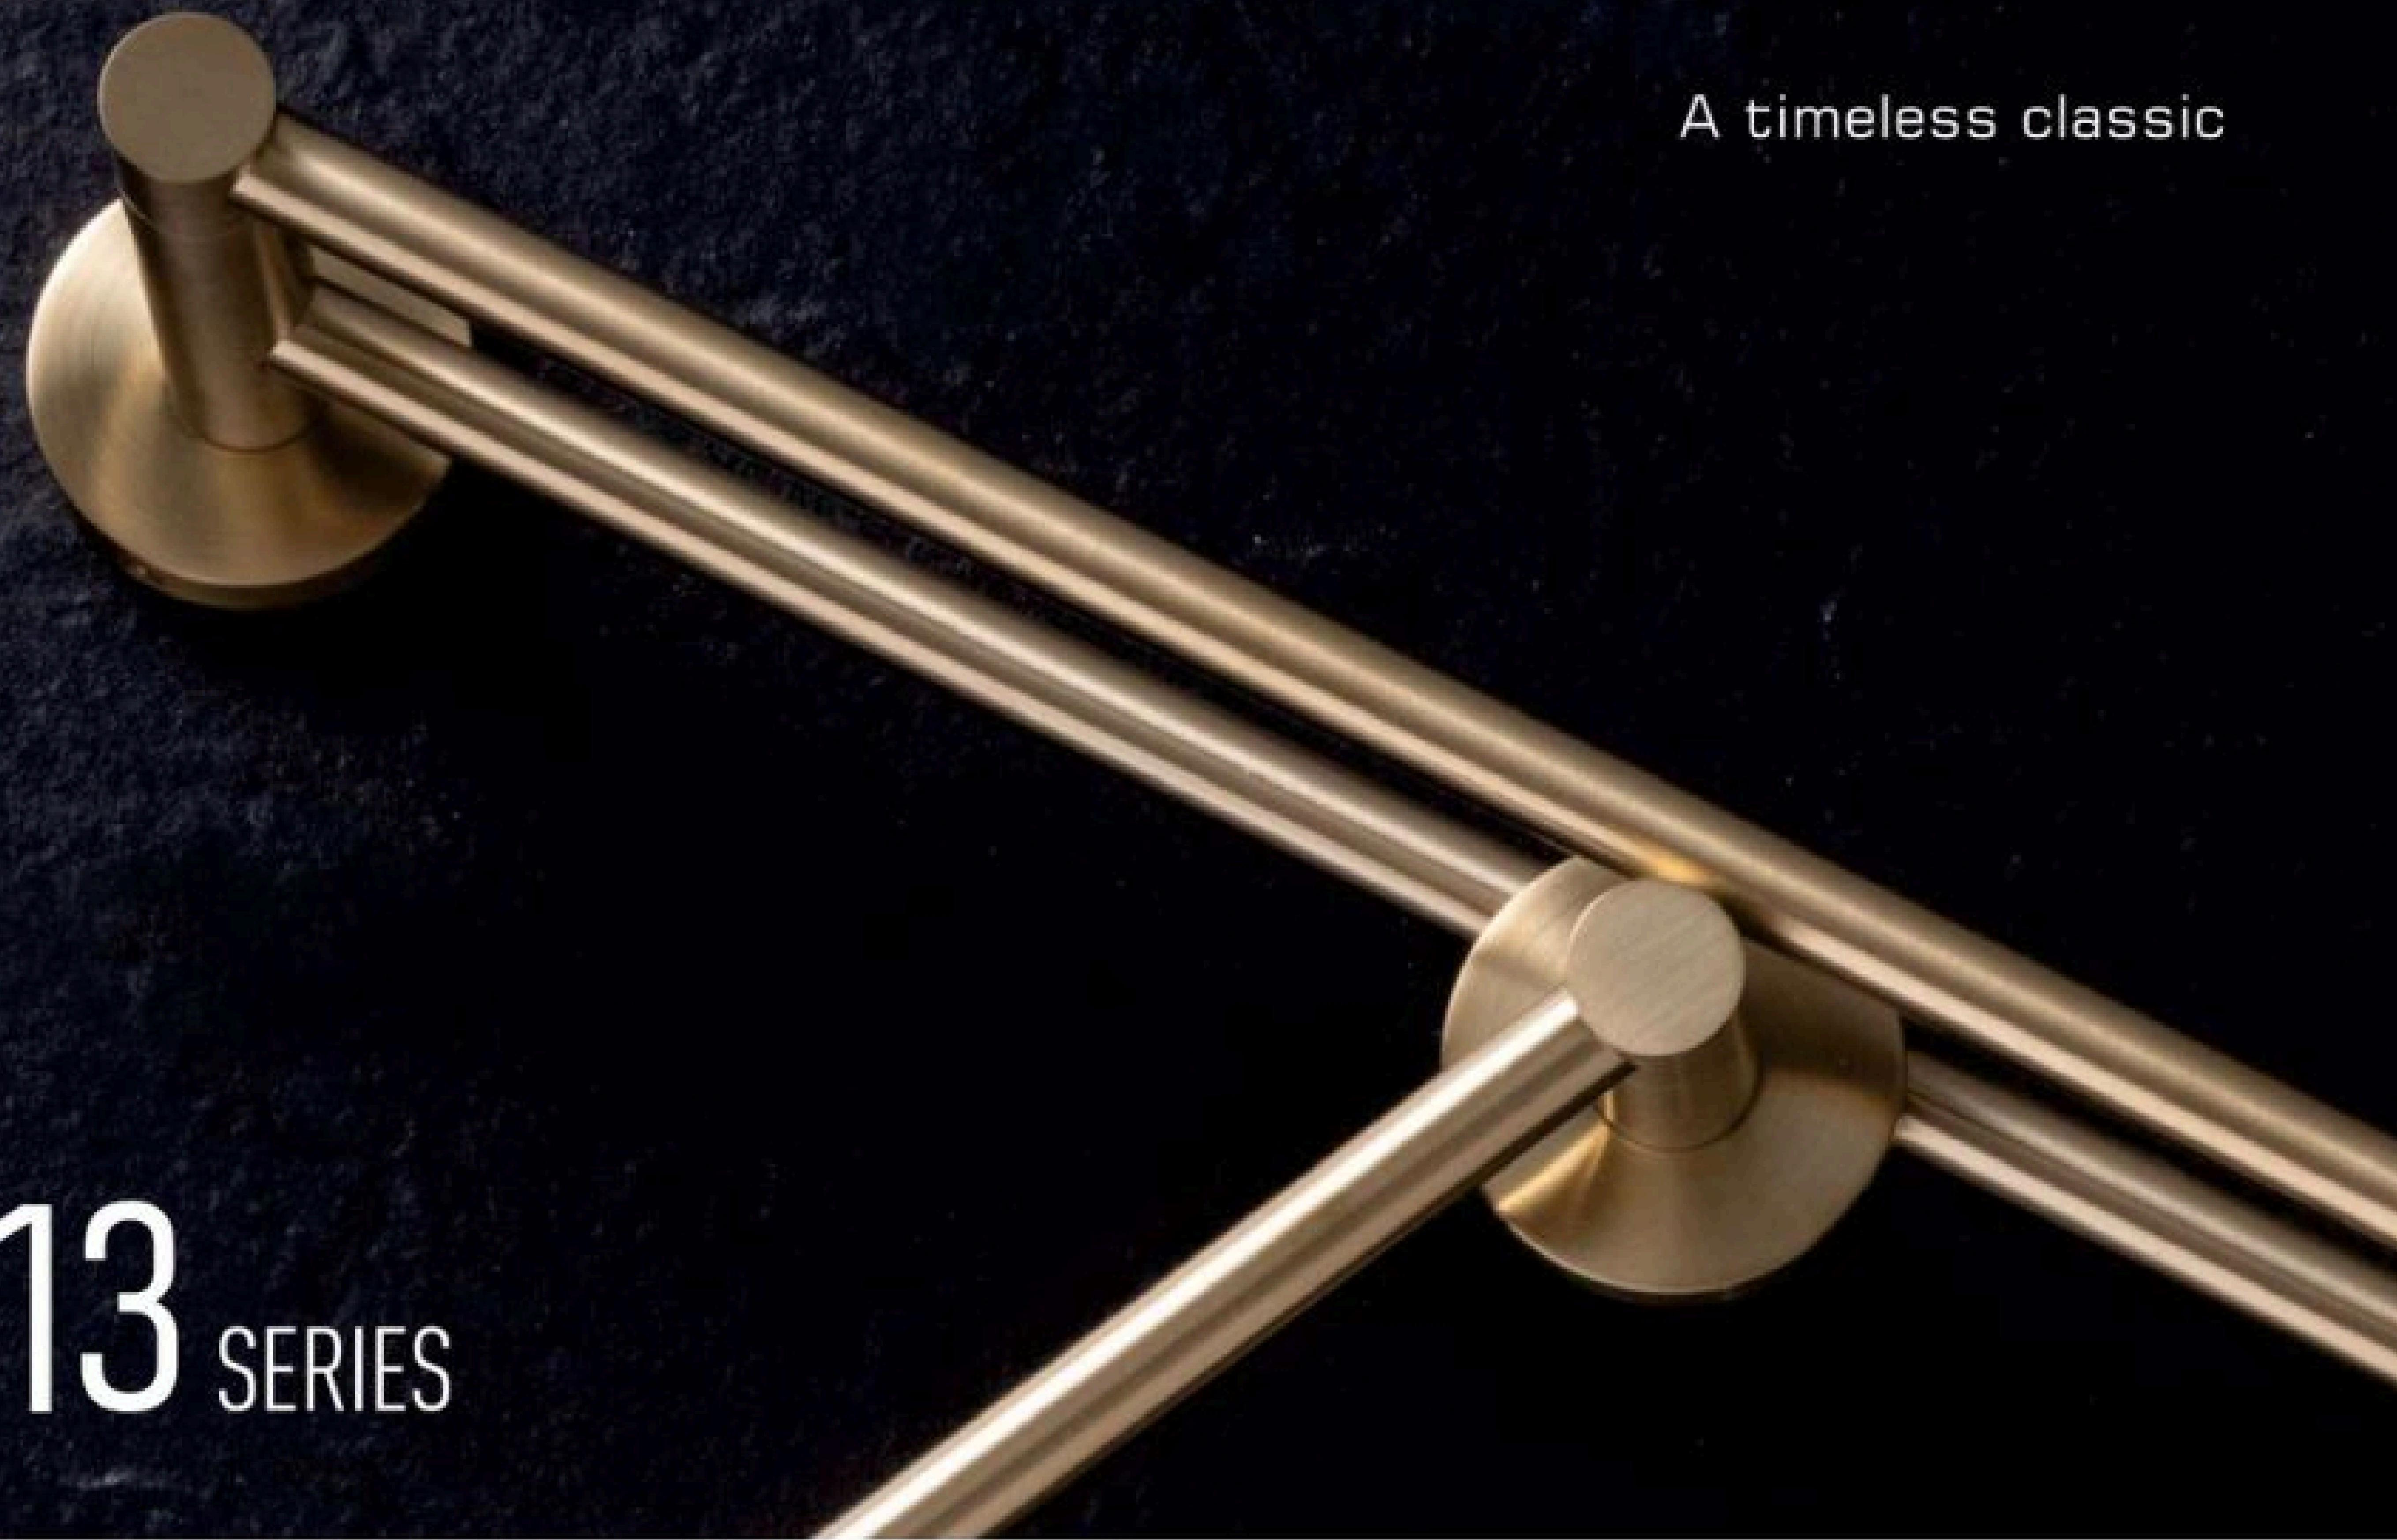

A timeless classic

13 SERIES

G13005

Toilet Brush Holder
Chrome or Mirror
Brass+ Stainless Steel+ Glass
Size 115*140*360mm

89