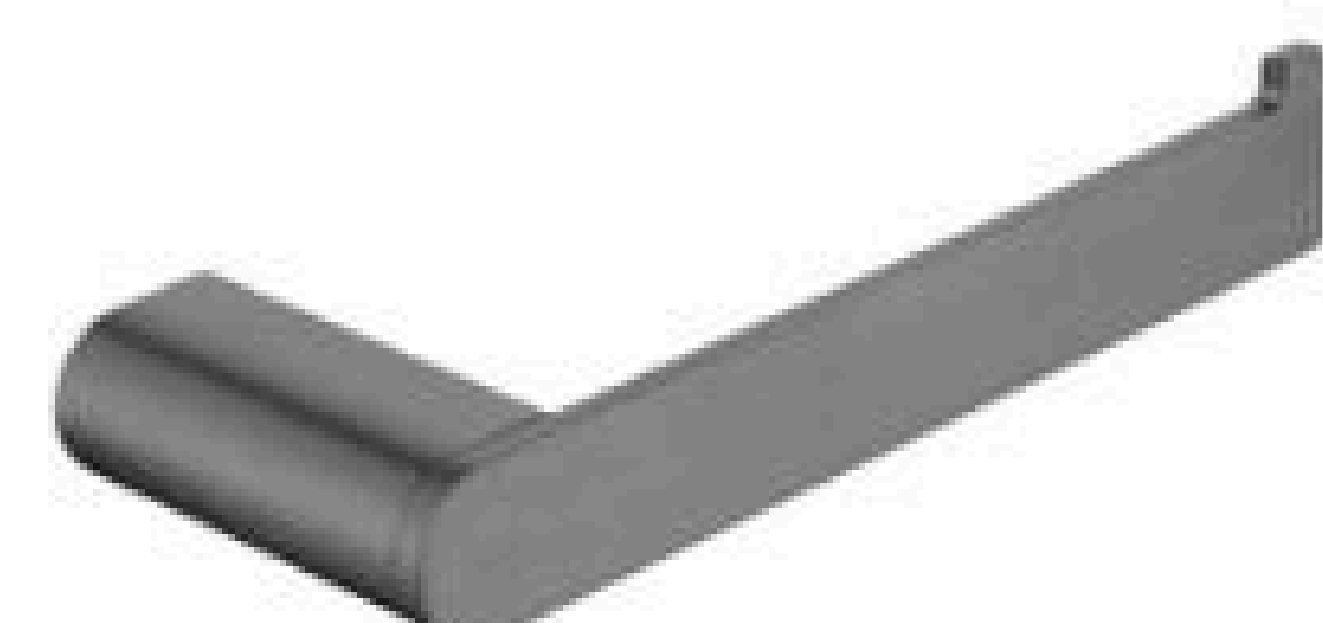

95 SERIES

**G95004**

Tissue Holder (Storage Plate)

Gun Grey

304 Stainless Steel

Size 190*120*80mm

**G95004-1**

Tissue Holder