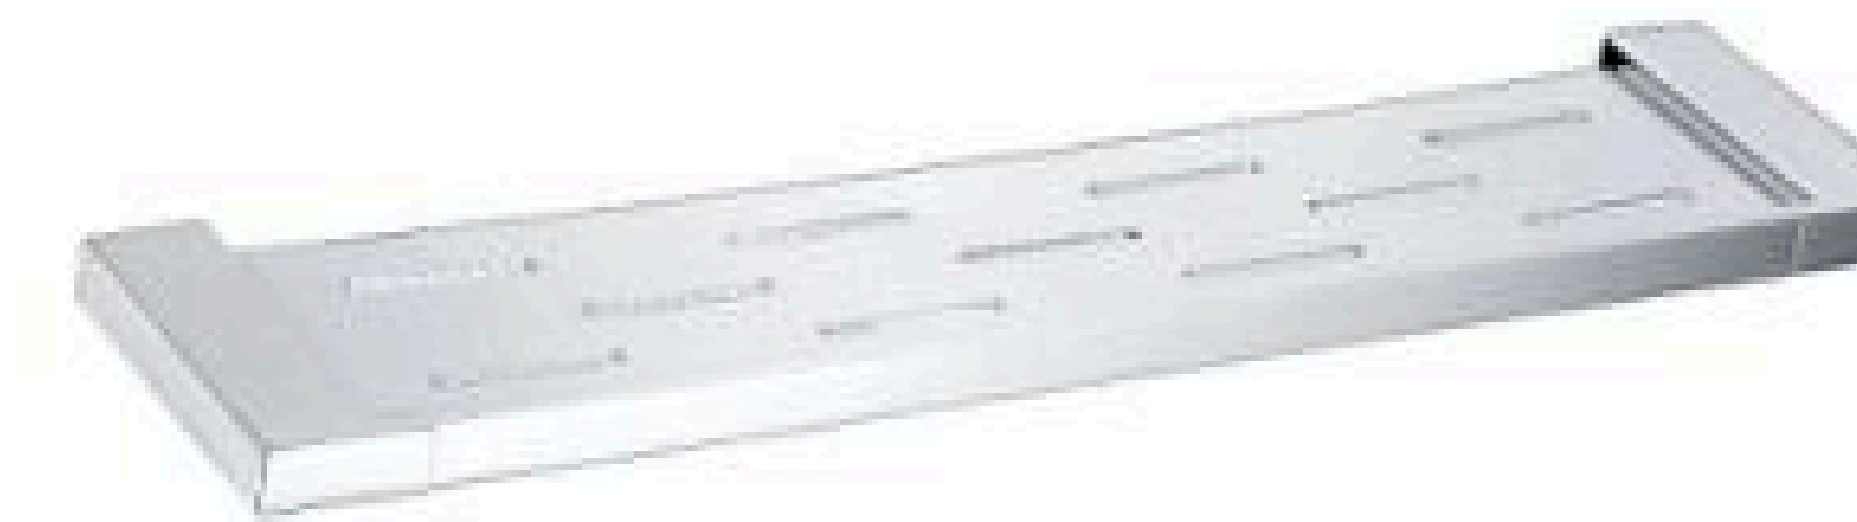

**G10011**

Single Glass Shelf
 Chrome
 Zinc Alloy+ Stainless Steel+ Glass
 Size 575*120*20mm

**G10011-1**

Single Shelf
 Chrome
 Zinc Alloy+ Stainless Steel
 Size 575*120*20mm

11 SERIES

Concise lines and a graceful steamlined design provide the bathroom a spacious and graceful aesthetic.