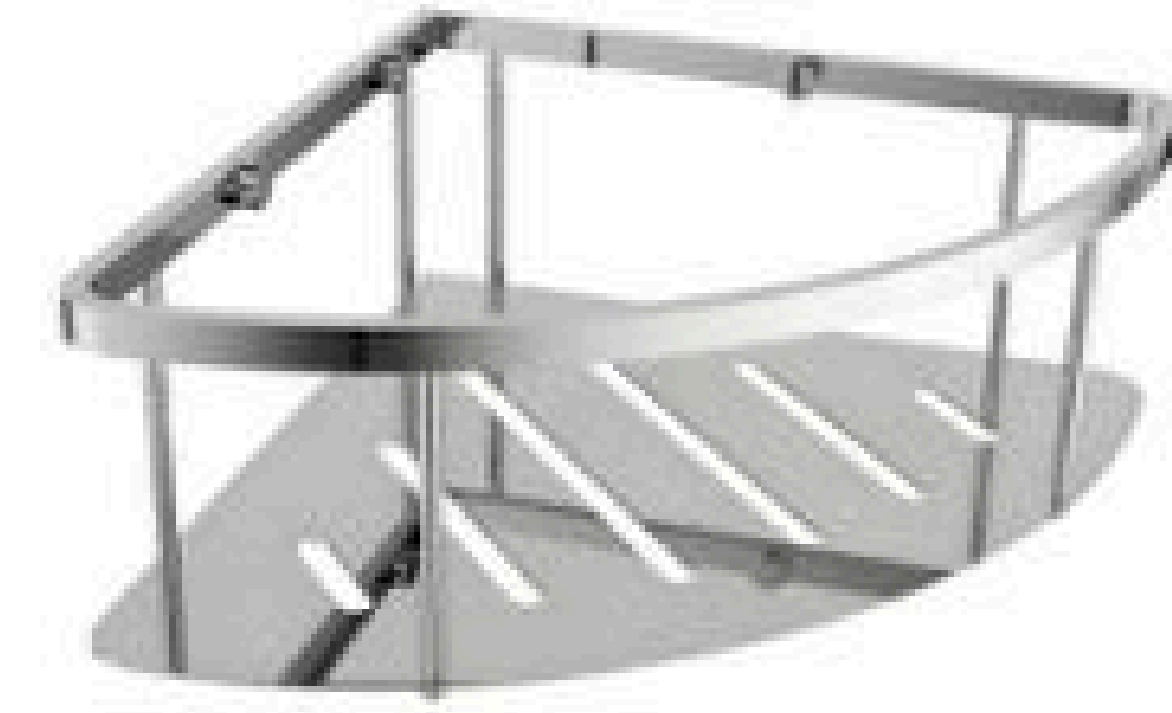

Size And Color
Customized

S3001
Corner Basket
Chrome
Stainless Steel
Size 210*210*70mm

S3003
Corner Basket
Mirror
304 Stainless Steel
Size 230*230*90mm

S3005
Corner Basket
Mirror
304 Stainless Steel
Size 200*200*25mm