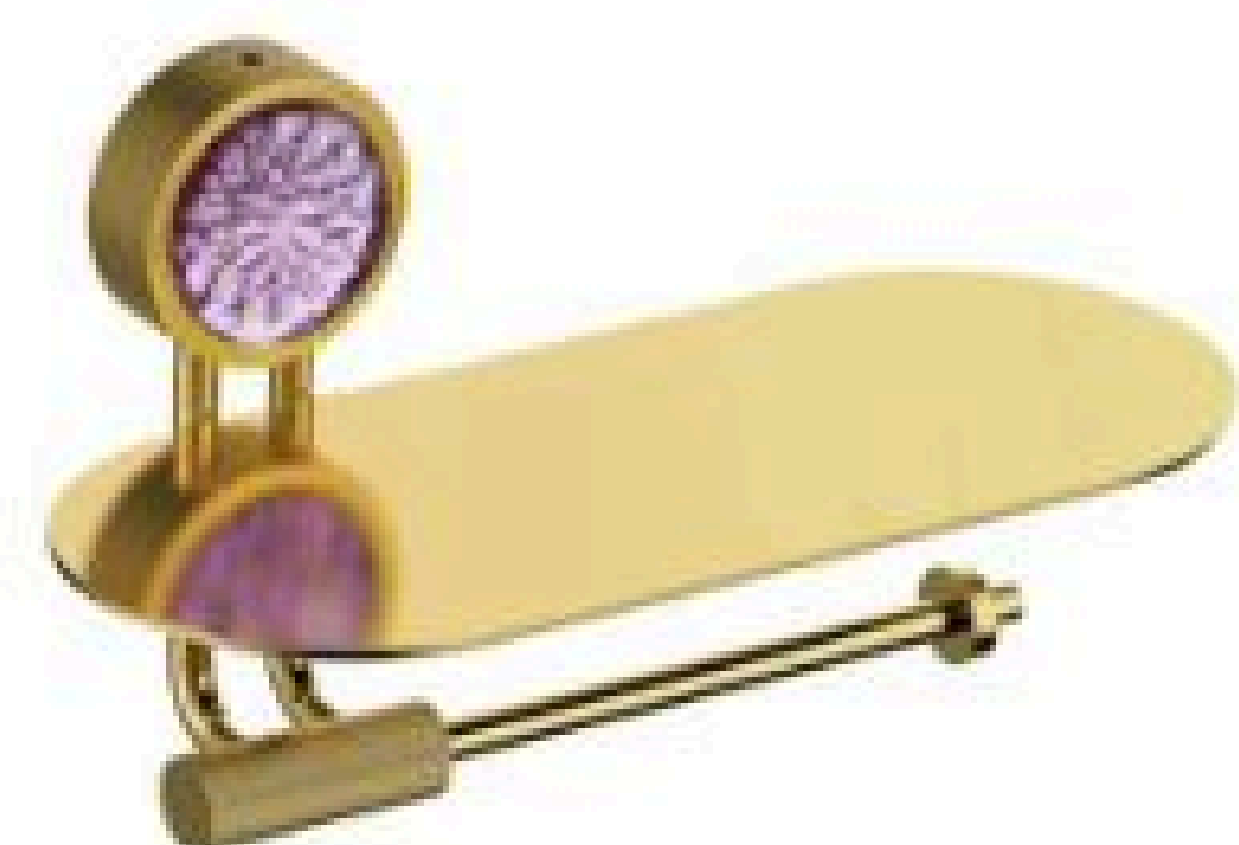

G191004

Tissue Holder (Storage Plate)
Shiny Gold
Brass+ Stainless Steel+ Crystal
Size 230*115*140mm