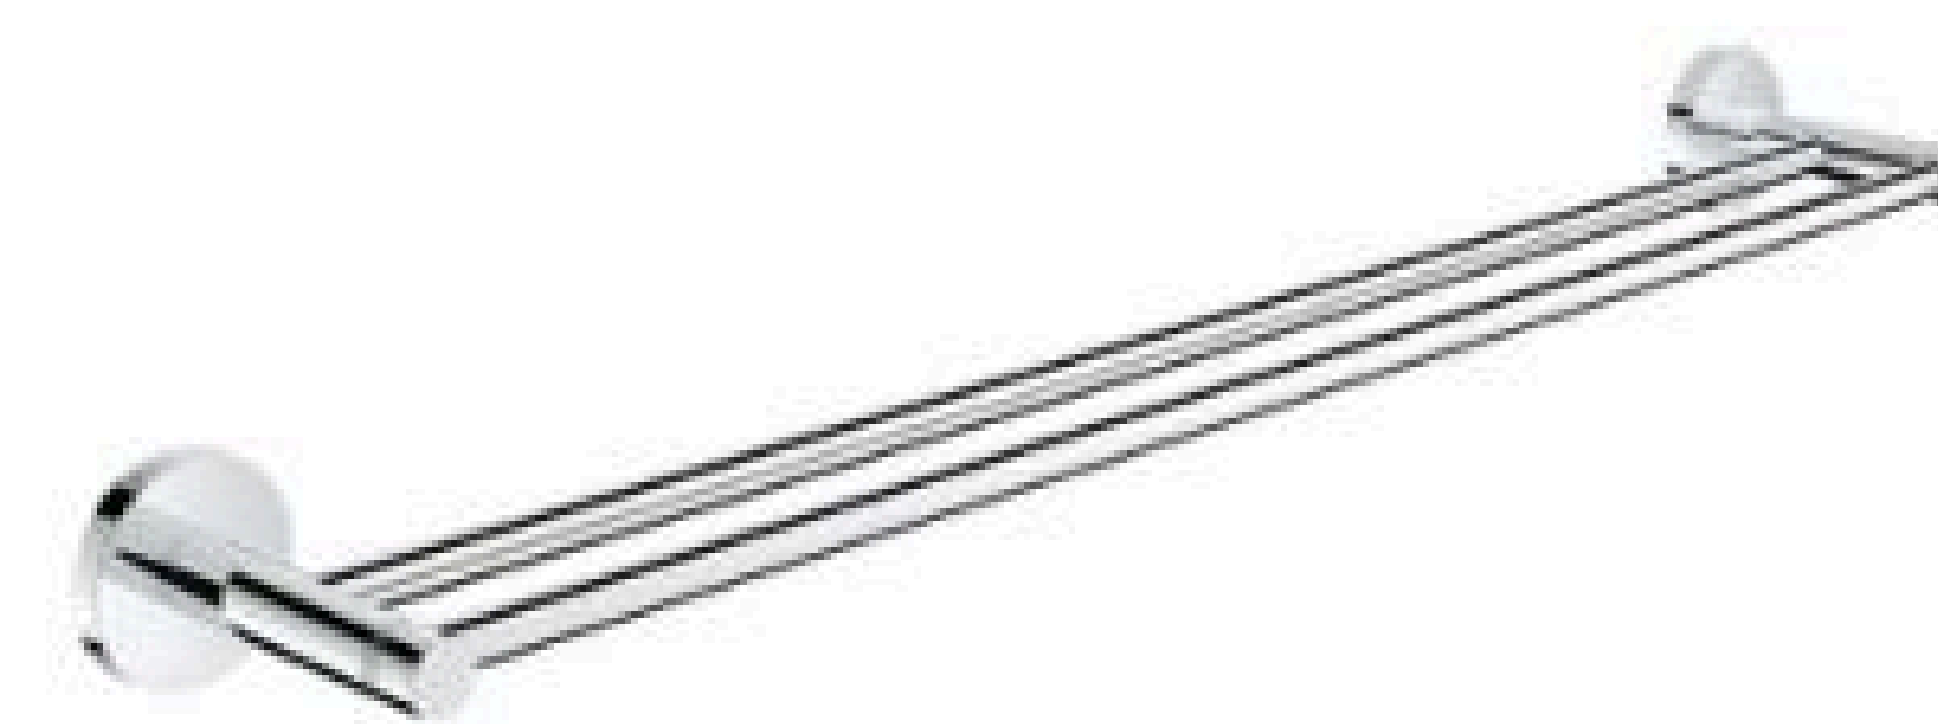

Size 165*120*380mm

12 SERIES

G12001

Double Towel Shelf
Chrome
Brass+ Stainless Steel
Size 550*270*110mm

G12002

Double Towel Bar
Chrome
Brass+ Stainless Steel
Size 600*105*55mm

G12003

Single Towel Bar
Chrome
Brass+ Stainless Steel
Size 654*60*55mm