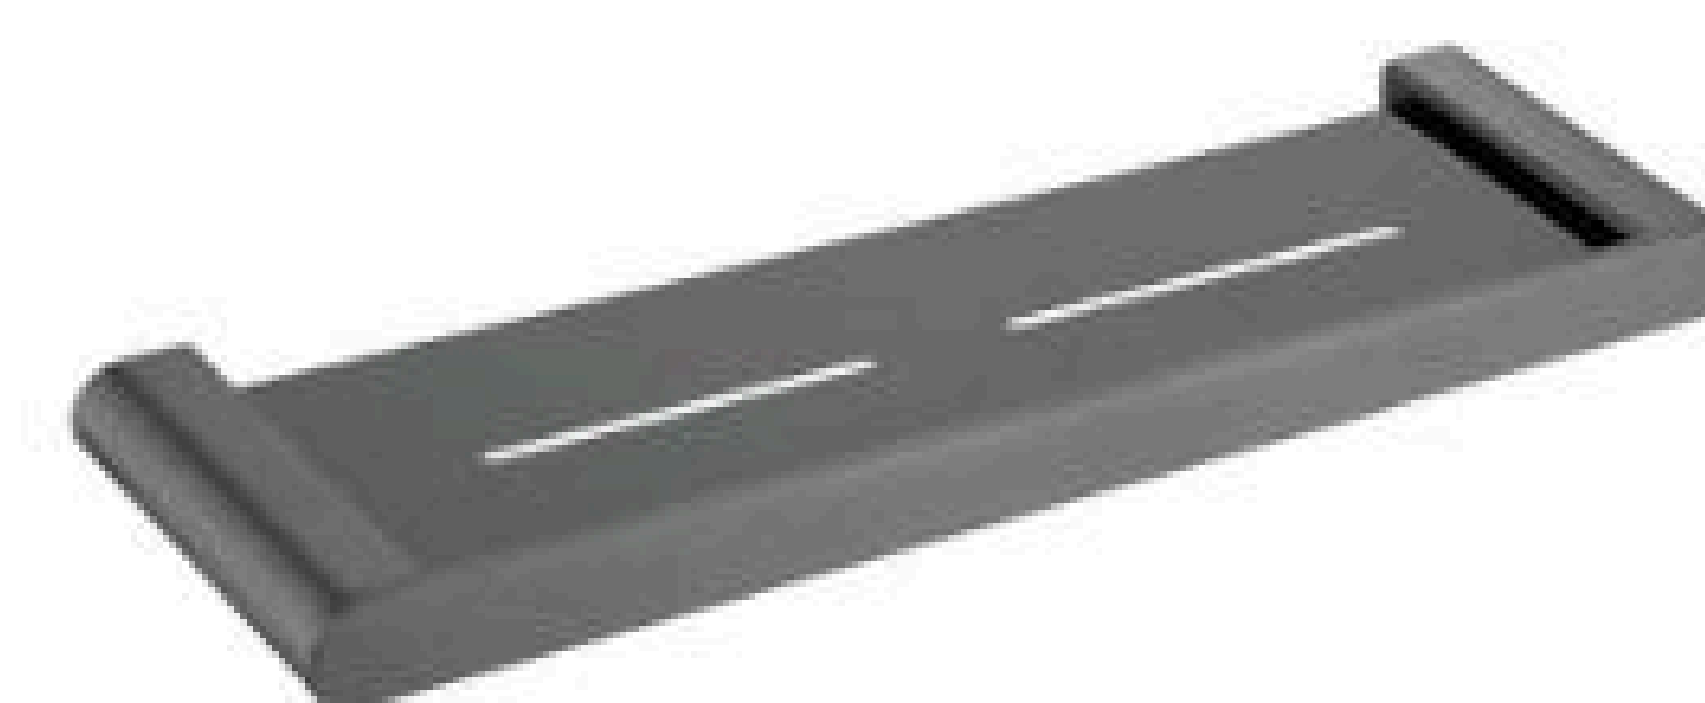

G95002

Double Towel Bar
Gun Grey
304 Stainless Steel
Size 600*120*26mm

G95003

Single Towel Bar
Gun Grey
304 Stainless Steel
Size 600*65*26mm

G95011-1

Single Shelf
Gun Grey
304 Stainless Steel
Size 500*125*26mm