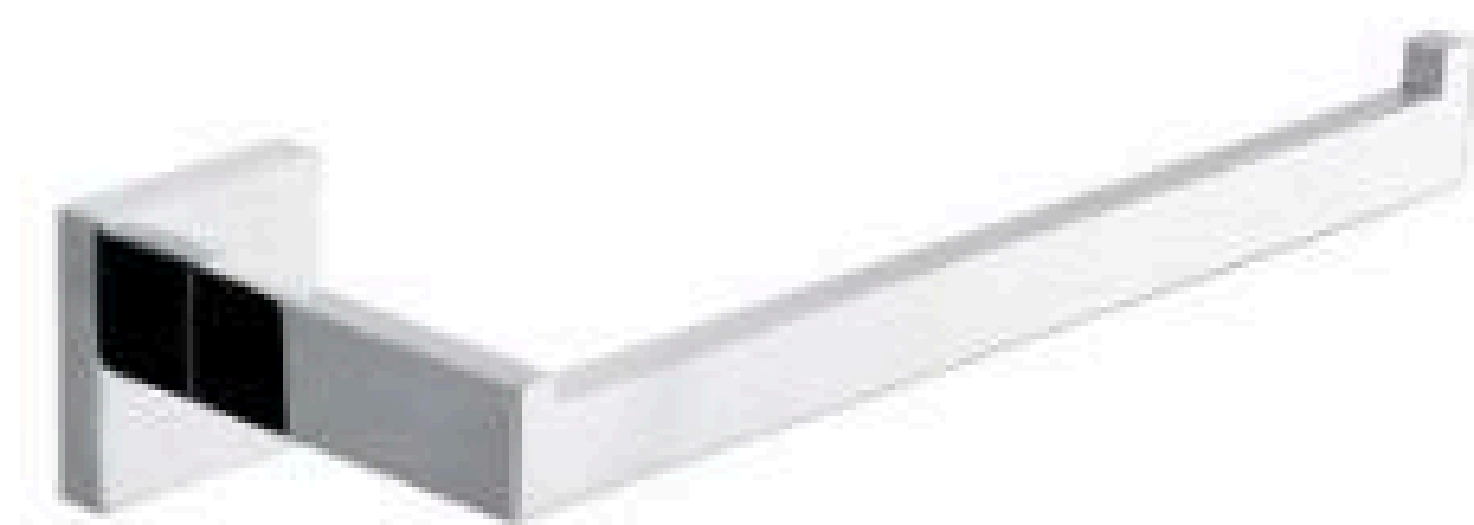

G98008

Soap Dish
Mirror
304 Stainless Steel
Size 260*86*55mm