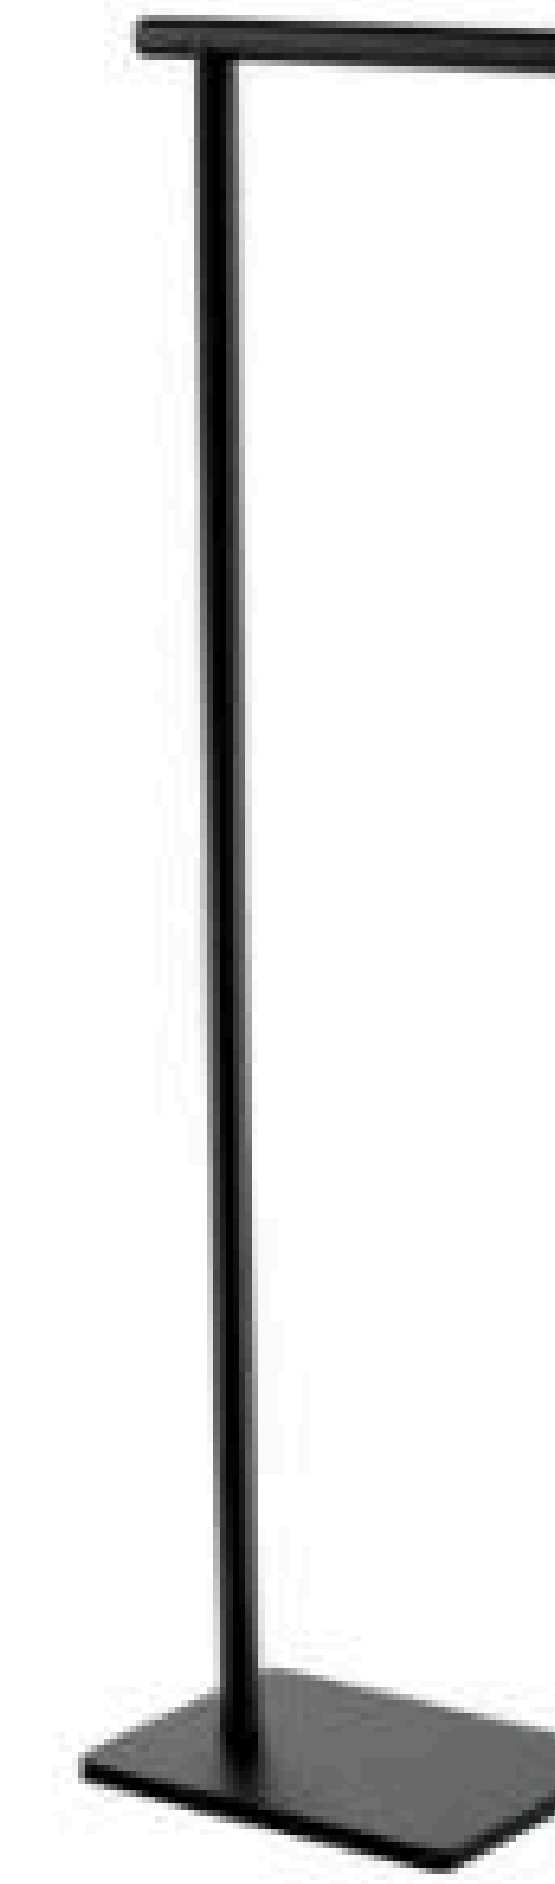

FLOOR TOWEL RACK

S5004

Floor Towel Rack
Matte Black
304 Stainless Steel
Size 240*150*800mm