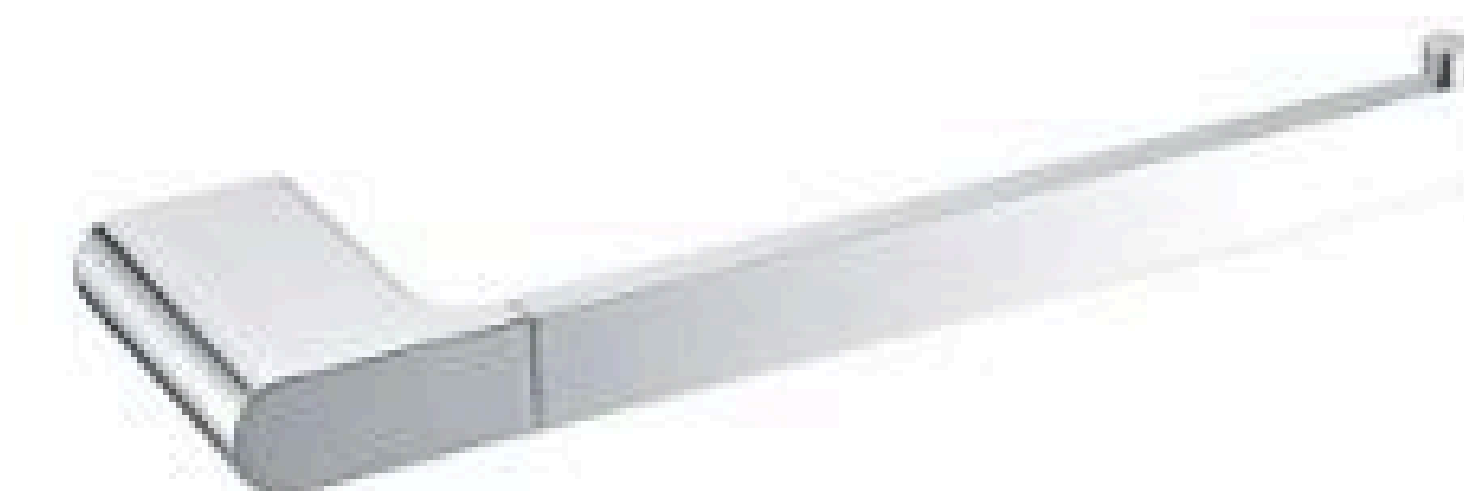

G09008

Towel Ring
Chrome
Zinc Alloy+ Stainless Steel
Size 290*72*28mm