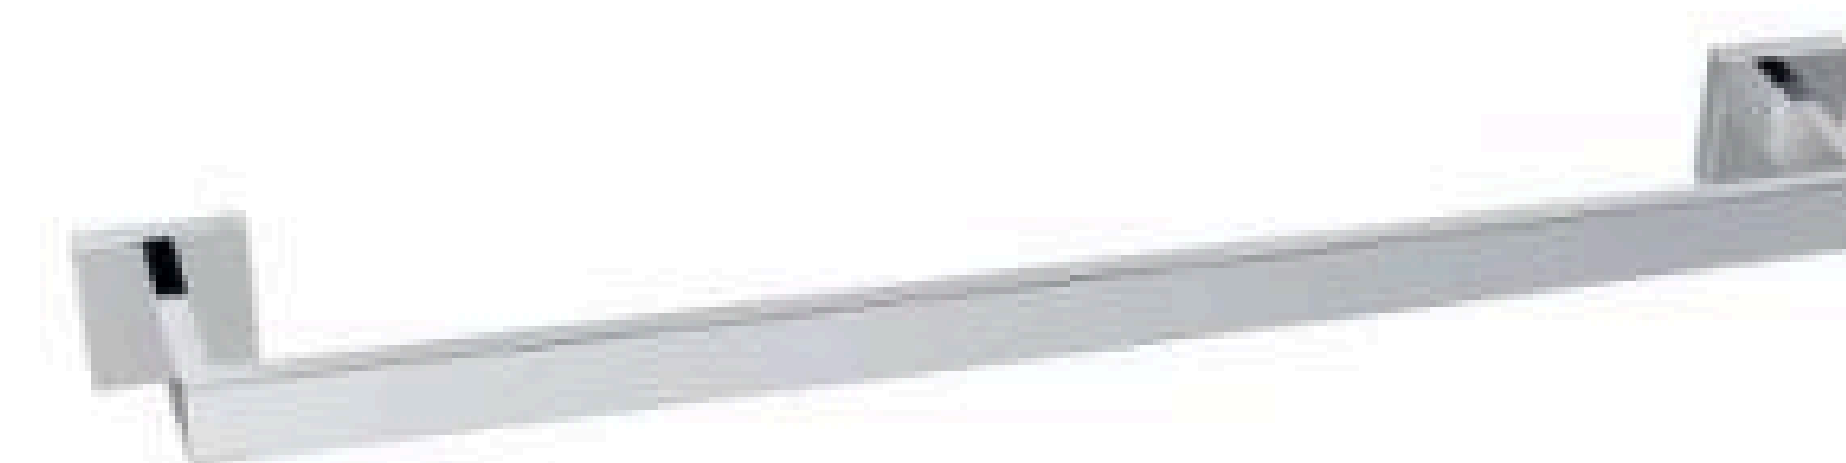

G98002

Double Towel Bar
Mirror
304 Stainless Steel
Size 600*125*55mm