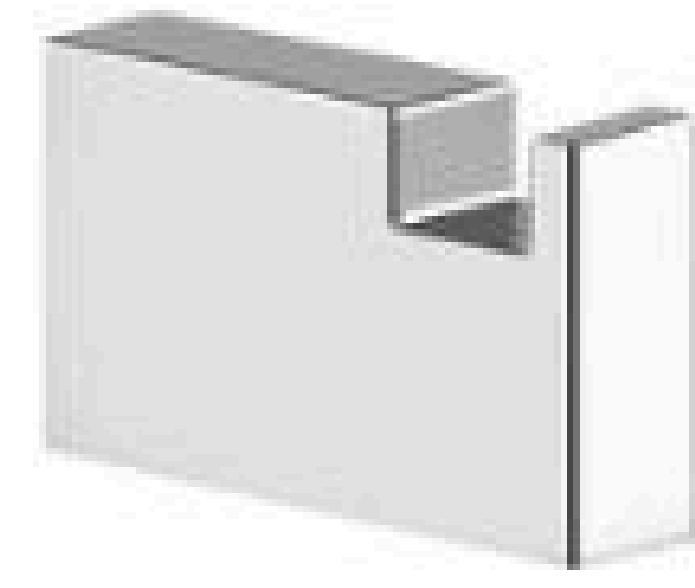

G28006

Single Robe Hook
Chrome
Brass
Size 15*60*35mm