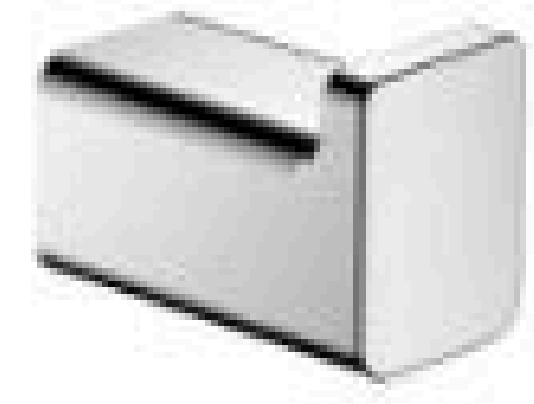

G18006

Single Robe Hook
Chrome
Zinc Alloy
Size 16*30*21mm