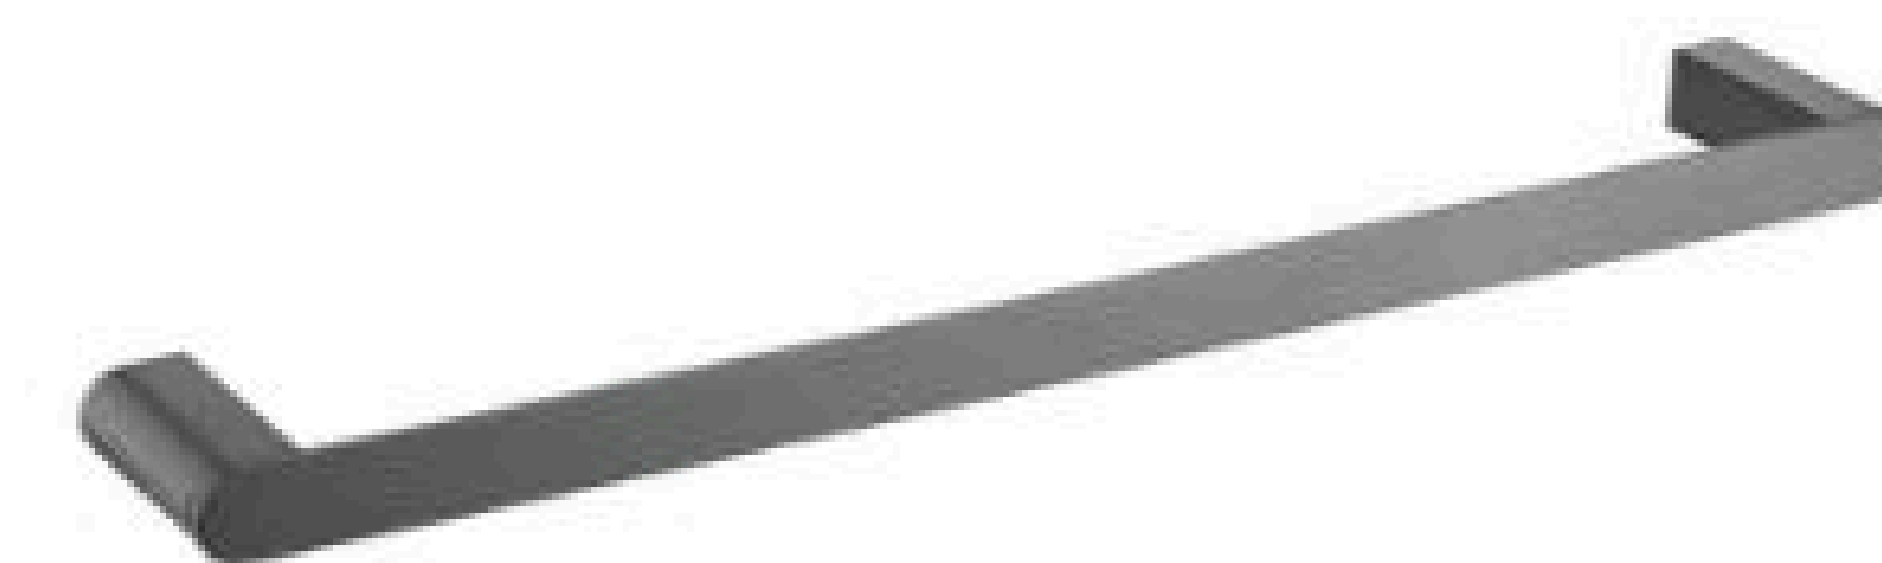

G95002

Double Towel Bar
Gun Grey
304 Stainless Steel
Size 600*120*26mm

G95003

Single Towel Bar
Gun Grey
304 Stainless Steel
Size 600*65*26mm

G95011-1

Single Shelf
Gun Grey
304 Stainless Steel
Size 500*125*26mm