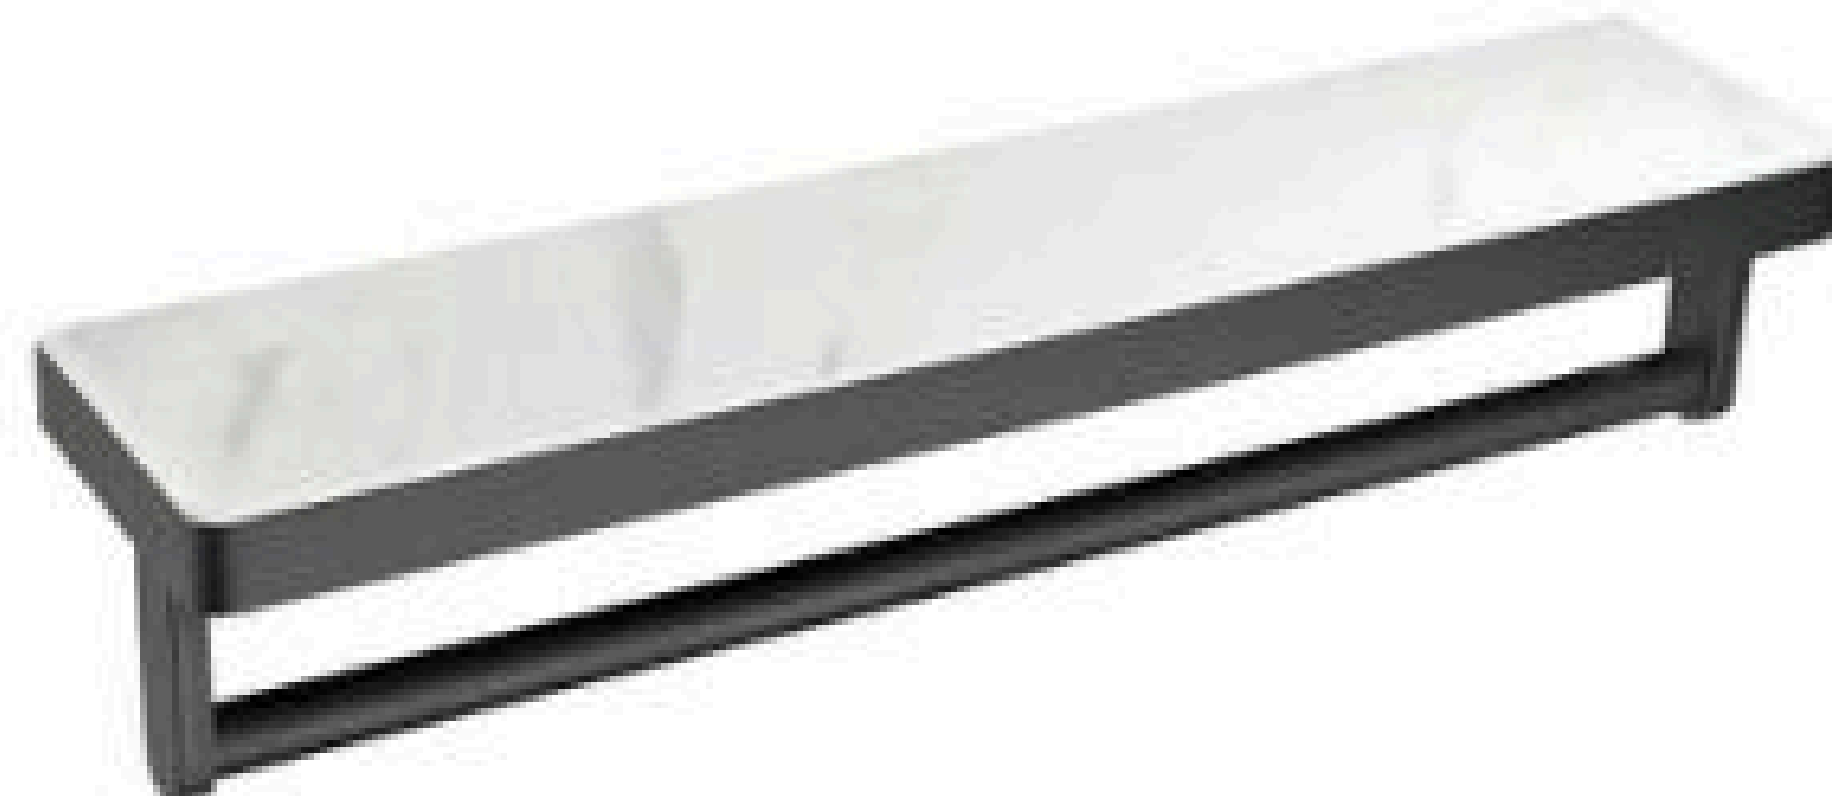

S2001

Storage Rack
Gun Grey
304 Stainless Steel+ Stone
Size 500*110*100mm