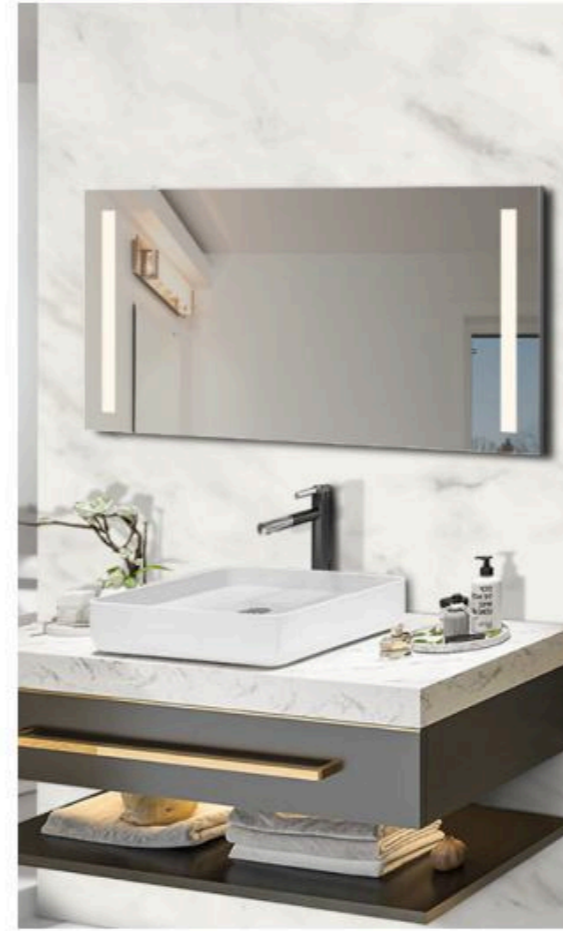

007M

卫浴灯镜 BATHROOM LIGHTED MIRROR

造型编号: 007M
尺寸: 1800*1000mm (接受定制尺寸)
电压: 110-120V/220-240V AC
LED 色温: 3000K ~ 5700K
可选功能: 触摸开关、感应开关、防雾、
调光、调色、时钟、蓝牙、多媒体屏、
天气显示、放大镜

Design No.: 007M
Size: 1800*1000mm(Customization Available)
Input: 110-120V/220-240V AC
LED Color: 3000K-5700K
Function: Touch Switch, Sensor Switch, Defogger, Dimming,
Color Change, Time, BlueTooth, MP3, Weather, Magnify