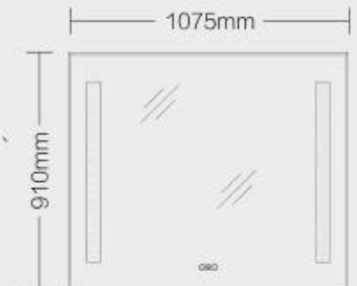

007F

卫浴灯镜 BATHROOM LIGHTED MIRROR

造型编号: 007F
尺寸: 42"X36" (接受定制尺寸)
电压: 110-120V/220-240V AC
LED 色温: 3000K ~ 5700K
可选功能: 触摸开关、感应开关、防雾、
调光、调色、时钟、蓝牙、多媒体屏、
天气显示、放大镜