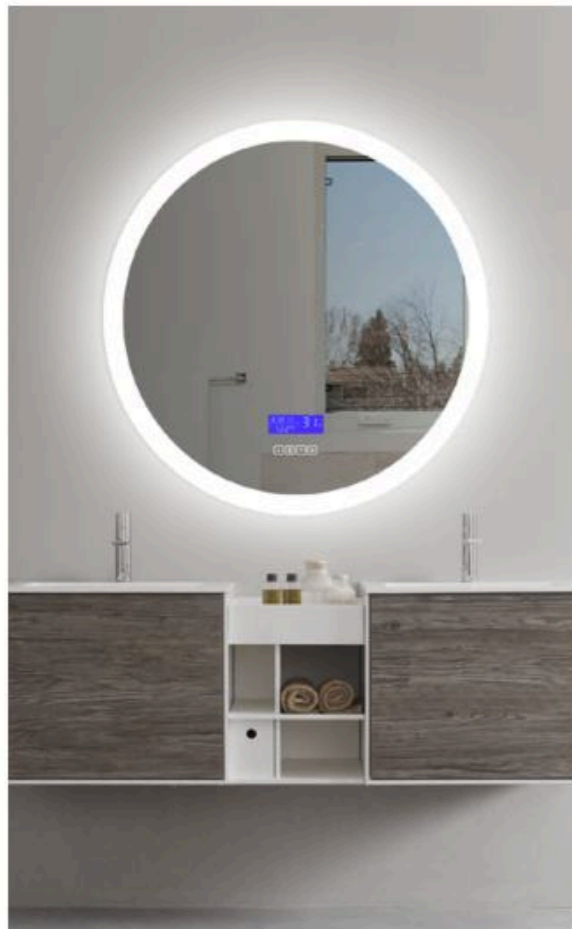

005M

卫浴灯镜 BATHROOM LIGHTED MIRROR

造型编号: 005M  
 尺寸: 36"X36" (接受定制尺寸)  
 电压: 110-120V/220-240V AC  
 LED 色温: 3000K ~ 5700K  
 可选功能: 触摸开关、感应开关、防雾、  
 调光、调色、时钟、蓝牙、多媒体屏、  
 天气显示、放大镜

Design No.: 005M  
 Size: 36"X36"(Customization Available)  
 Input: 110-120V/220-240V AC  
 LED Color: 3000K-5700K  
 Function: Touch Switch, Sensor Switch, Defogger, Dimming,  
 Color Change, Time, BlueTooth, MP3, Weather, Magnify

007F

卫浴灯镜 BATHROOM LIGHTED MIRROR

造型编号: 007F  
 尺寸: 42"X36" (接受定制尺寸)  
 电压: 110-120V/220-240V AC  
 LED 色温: 3000K ~ 5700K  
 可选功能: 触摸开关、感应开关、防雾、  
 调光、调色、时钟、蓝牙、多媒体屏、  
 天气显示、放大镜

Design No.: 007F  
 Size: 42"X36"(Customization Available)  
 Input: 110-120V/220-240V AC  
 LED Color: 3000K-5700K  
 Function: Touch Switch, Sensor Switch, Defogger, Dimming,  
 Color Change, Time, BlueTooth, MP3, Weather, Magnify

201

装饰灯镜 DECORATIVE LED MIRROR

造型编号: 201  
 尺寸: 645/300/220/175mm (接受定制尺寸)  
 电压: 110-120V/220-240V AC  
 LED 色温: 3000K ~ 5700K  
 可选功能: 触摸开关、感应开关、防雾、调光、调色、时钟、蓝牙

Design No.: 201  
 Size: 645/300/220/175mm (Customization Available)  
 Input: 110-120V/220-240V AC  
 LED Color: 3000K-5700K  
 Function: Touch Switch, Sensor Switch, Defogger, Dimming, Color Change, Time, BlueTooth