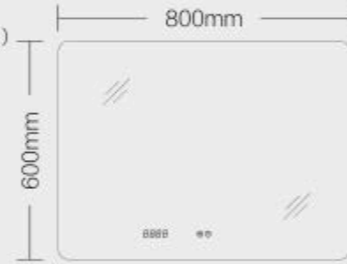

001R

卫浴灯镜 BATHROOM LIGHTED MIRROR

造型编号: 001R
尺寸: 600x800mm (接受定制尺寸)
电压: 110-120V/220-240V AC
LED 色温: 3000K ~ 5700K
可选功能: 触摸开关、感应开关、防雾、调光、调色、时钟、蓝牙、多媒体屏、天气显示、放大镜

Design No.: 001R
Size:600x800mm(Customization Available)
Input:110-120V/220-240V AC
LED Color:3000K-5700K
Function:Touch Switch, Sensor Switch, Defogger, Dimming, Color Change, Time, BlueTooth, MP3, Weather, Magnify