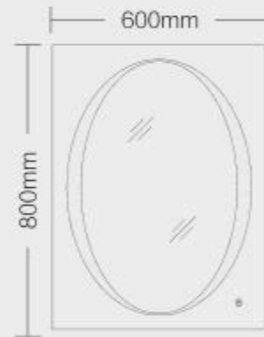

Design No.: 012
Size: 600x800mm (Customization Available)
Input: 110-120V/220-240V AC
LED Color: 3000K-5700K
Function: Touch Switch, Sensor Switch, Defogger, Dimming, Color Change, Time, BlueTooth, MP3, Weather