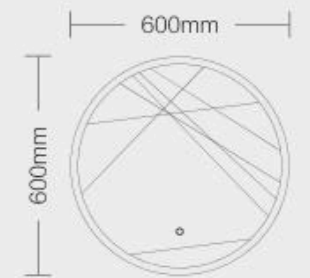

102

卫浴灯镜 BATHROOM LIGHTED MIRROR

造型编号: 102
尺寸: Φ 600mm (接受定制尺寸)
电压: 110-120V/220-240V AC
LED色温: 3000K - 5700K
可选功能: 触摸开关、感应开关、防雾、调光、调色、时钟、蓝牙、多媒体屏、天气显示、放大镜