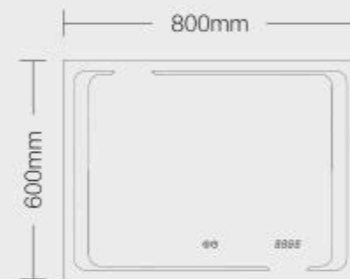

020

卫浴灯镜 BATHROOM LIGHTED MIRROR

造型编号: 020
尺寸: 600x800mm (接受定制尺寸)
电压: 110-120V/220-240V AC
LED 色温: 3000K ~ 5700K
可选功能: 触摸开关、感应开关、
防雾、调光、调色、时钟、蓝牙、
多媒体屏、天气显示、放大镜

Design No.: 020
Size: 600x800mm (Customization Available)
Input: 110-120V/220-240V AC
LED Color: 3000K-5700K
Function: Touch Switch, Sensor Switch, Defogger, Dimming, Color
Change, Time, BlueTooth, MP3, Weather, Magnify