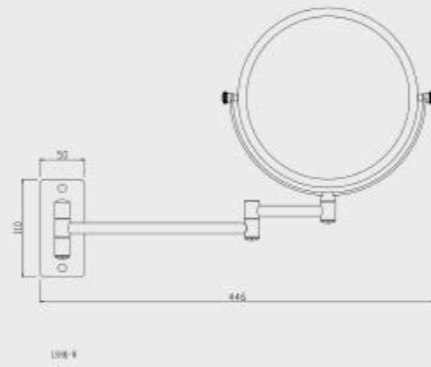

901

化妆镜 MAKE UP MIRROR

规格: 8寸, 8.5寸, 10寸  
镜倍: 平镜, 3倍, 5倍, 7倍放大

Size: 8inch, 8.5inch, 10inch  
Fold: 1x-7x

902

化妆镜 MAKE UP MIRROR

规格: 8寸  
镜倍: 平镜, 3倍, 5倍, 7倍放大

Size: 8inch  
Fold: 1x-7x

903

化妆镜 MAKE UP MIRROR

规格: 8寸, 8.5寸, 10寸  
镜倍: 平镜, 3倍, 5倍, 7倍放大

Size: 8inch, 8.5inch, 10inch  
Fold: 1x-7x

1、结构选择: A. 分体式 (便于安装和维修); B. 整体式 (结构可靠, 经济性好)

1. Structure: A. Split Type (Easy to install and maintain), B. Integrated Type (Economic reliable structure)