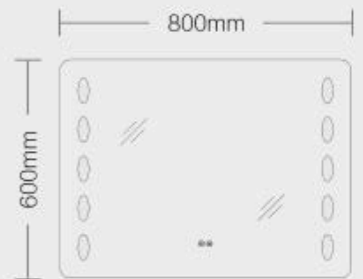

021

卫浴灯镜 BATHROOM LIGHTED MIRROR

造型编号: 021
尺寸: 600x800mm (接受定制尺寸)
电压: 110-120V/220-240V AC
LED 色温: 3000K ~ 5700K
可选功能: 触摸开关、感应开关、防雾、
调光、调色、时钟、蓝牙、多媒体屏、
天气显示、放大镜