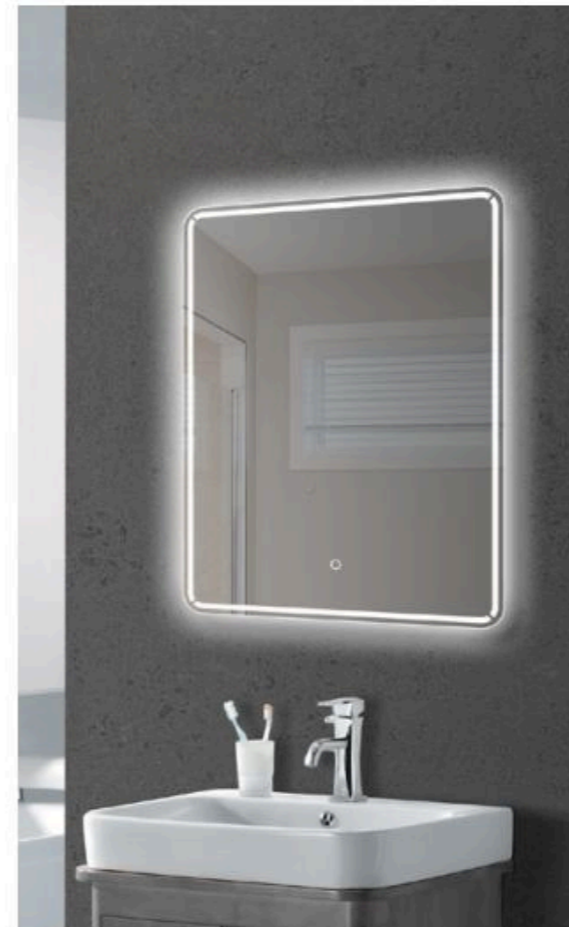

LED 色温: 3000K - 5700K

可选功能: 触摸开关、感应开关、防雾、调光、调色、时钟、蓝牙、多媒体屏、天气显示、放大镜

Design No.: 023

Size:600x800mm(Customization Available)

Input:110-120V/220-240V AC

LED Color:3000K-5700K

Function:Touch Switch, Sensor Switch, Defogger, Dimming, Color Change, Time, BlueTooth, MP3, Weather, Magnify