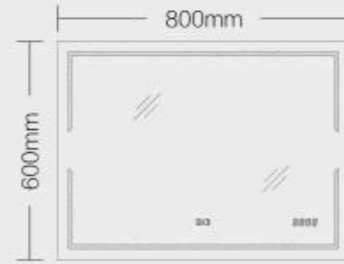

014

卫浴灯镜 BATHROOM LIGHTED MIRROR

造型编号: 014
尺寸: 600x800mm (接受定制尺寸)
电压: 110-120V/220-240V AC
LED 色温: 3000K ~ 5700K
可选功能: 触摸开关、感应开关、防雾、调光、调色、时钟、蓝牙、多媒体屏、天气显示、放大镜

Design No.: 014
Size:600x800mm(Customization Available)
Input:110-120V/220-240V AC
LED Color:3000K-5700K
Function:Touch Switch, Sensor Switch, Defogger, Dimming, Color Change, Time, BlueTooth, MP3, Weather, Magnify