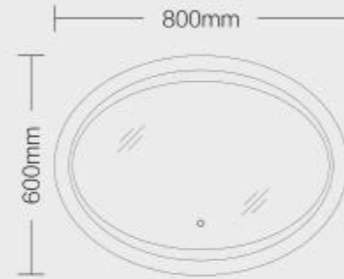

Design No.: 026
Size: 600x800mm (Customization Available)
Input: 110-120V/220-240V AC
LED Color: 3000K-5700K
Function: Touch Switch, Sensor Switch, Defogger, Dimming, Color Change, Time, BlueTooth, MP3, Weather, Magnify