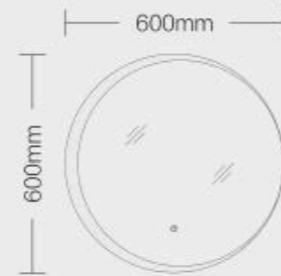

Design No.: 105
Size: Φ 600 mm(Customization Available)
Input:110-120V/220-240V AC
LED Color:3000K-5700K
Function:Touch Switch, Sensor Switch, Defogger, Dimming, Color
Change, Time, BlueTooth, MP3, Weather, Magnify