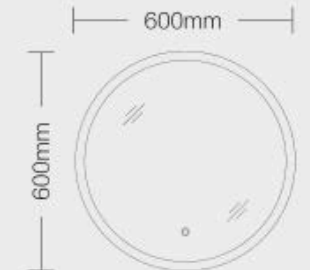

009A

卫浴灯镜 BATHROOM LIGHTED MIRROR

造型编号: 009A
尺寸: Φ 600mm (接受定制尺寸)
电压: 110-120V/220-240V AC
LED 色温: 3000K - 5700K
可选功能: 触摸开关、感应开关、防雾、调光、调色、时钟、蓝牙、多媒体屏、天气显示、放大镜

Design No.: 009A
Size: Φ 600 mm (Customization Available)
Input: 110-120V/220-240V AC
LED Color: 3000K-5700K
Function: Touch Switch, Sensor Switch, Defogger, Dimming, Color Change, Time, BlueTooth, MP3, Weather, Magnify