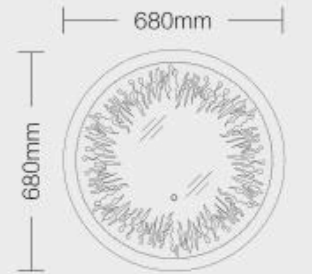

Design No.: 104
Size: Φ 680 mm(Customization Available)
Input:110-120V/220-240V AC
LED Color:3000K-5700K
Function:Touch Switch, Sensor Switch, Defogger, Dimming, Color
Change, Time, BlueTooth, MP3, Weather, Magnify