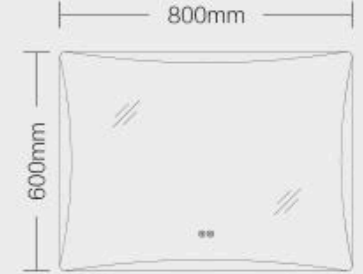

019

卫浴灯镜 BATHROOM LIGHTED MIRROR

造型编号: 019
尺寸: 600x800mm (接受定制尺寸)
电压: 110-120V/220-240V AC
LED 色温: 3000K ~ 5700K
可选功能: 触摸开关、感应开关、防
雾、调光、调色、时钟、蓝牙、多媒
体屏、天气显示

Design No.: 019
Size: 600x800mm (Customization Available)
Input: 110-120V/220-240V AC
LED Color: 3000K-5700K
Function: Touch Switch, Sensor Switch, Defogger, Dimming, Color
Change, Time, BlueTooth, MP3, Weather