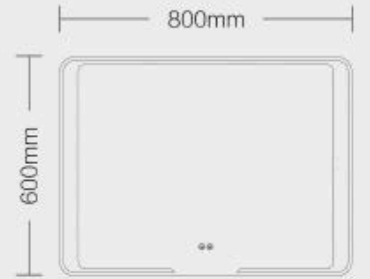

027

卫浴灯镜 BATHROOM LIGHTED MIRROR

造型编号: 027
尺寸: 600x800mm (接受定制尺寸)
电压: 110-120V/220-240V AC
LED色温: 3000K - 5700K
可选功能: 触摸开关、感应开关、防雾、调光、调色、时钟、蓝牙、多媒体屏、天气显示、放大镜

Design No.: 027
Size: 600x800mm (Customization Available)
Input: 110-120V/220-240V AC
LED Color: 3000K-5700K
Function: Touch Switch, Sensor Switch, Defogger, Dimming, Color Change, Time, BlueTooth, MP3, Weather, Magnify