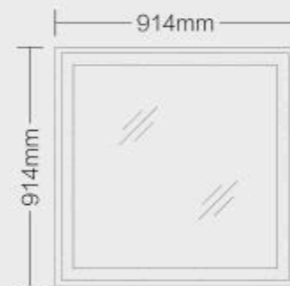

Design No.: 005M
Size: 36"X36"(Customization Available)
Input: 110-120V/220-240V AC
LED Color: 3000K-5700K
Function: Touch Switch, Sensor Switch, Defogger, Dimming,
Color Change, Time, BlueTooth, MP3, Weather, Magnify