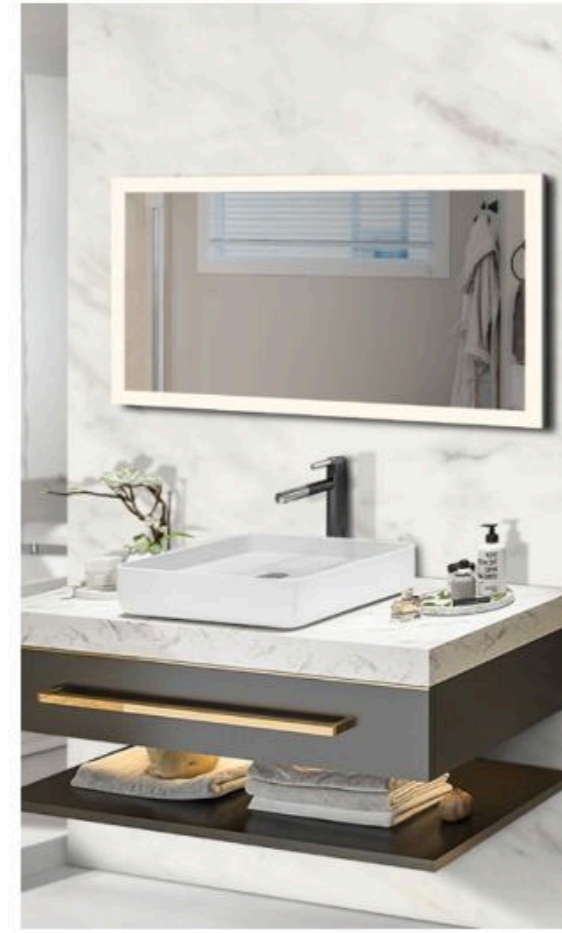

004M

卫浴灯镜 BATHROOM LIGHTED MIRROR

造型编号: 004M

尺寸: 1450x800mm (接受定制尺寸)

电压: 110-120V/220-240V AC

LED 色温: 3000K ~ 5700K

可选功能: 触摸开关、感应开关、防雾、调光、调色、时钟、蓝牙、多媒体屏、天气显示、放大镜

Design No.: 004M

Size: 1450x800mm (Customization Available)

Input: 110-120V/220-240V AC

LED Color: 3000K-5700K

Function: Touch Switch, Sensor Switch, Defogger, Dimming, Color Change, Time, BlueTooth, MP3, Weather, Magnify