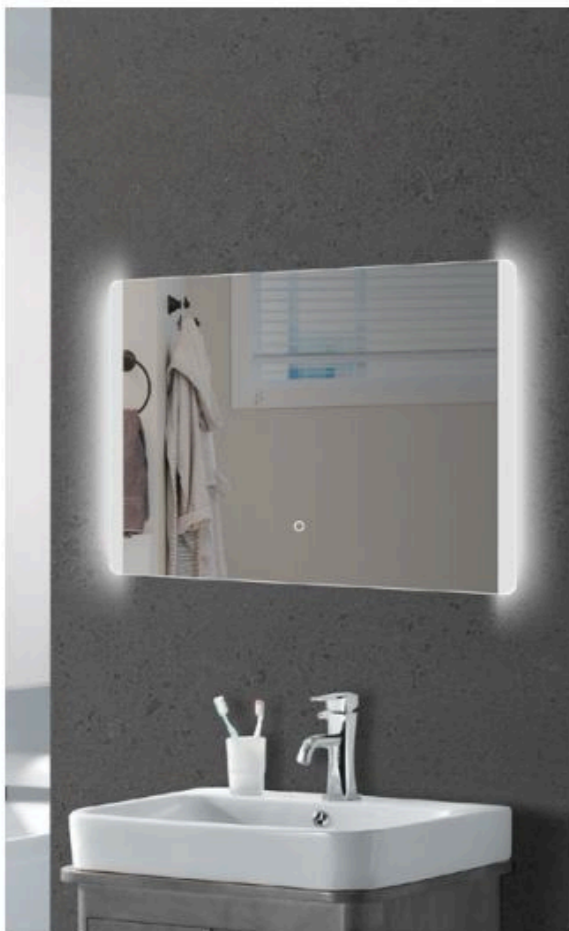

003R

卫浴灯镜 BATHROOM LIGHTED MIRROR

造型编号: 003R
尺寸: 600x800mm (接受定制尺寸)
电压: 110-120V/220-240V AC
LED 色温: 3000K ~ 5700K
可选功能: 触摸开关、感应开关、防雾、调光、调色、时钟、蓝牙、多媒体屏、天气显示、放大镜

Design No.: 003R
Size:600x800mm(Customization Available)
Input:110-120V/220-240V AC
LED Color:3000K-5700K
Function: Touch Switch, Sensor Switch, Defogger, Dimming, Color Change, Time, BlueTooth, MP3, Weather, Magnify