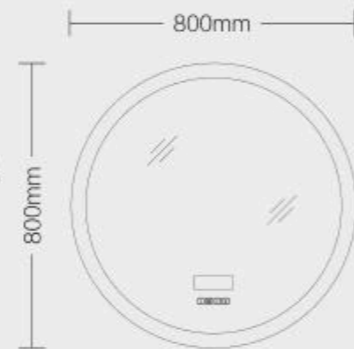

009MP

多媒体镜 MULTIFUNCTIONAL MIRROR

造型编号: 009MP
尺寸: Φ 800mm (接受定制尺寸)
电压: 110-120V/220-240V AC
LED 色温: 3000K ~ 5700K
可选功能: 触摸开关、感应开关、防雾、调光、调色、时钟、蓝牙

Design No.: 009MP
Size: Φ 800mm (Customization Available)
Input: 110-120V/220-240V AC
LED Color: 3000K-5700K
Function: Touch Switch, Sensor Switch, Defogger, Dimming, Color Change, Time, BlueTooth