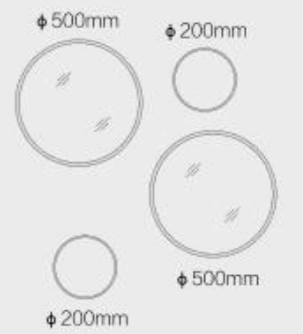

Design No.: 202
Size: Φ 500/ Φ 300/ Φ 200mm (Customization Available)
Input: 110-120V/220-240V AC
LED Color: 3000K-5700K
Function: Touch Switch, Sensor Switch, Defogger, Dimming, Color Change, Time, BlueTooth