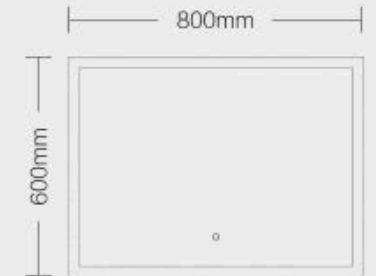

004A

卫浴灯镜 BATHROOM LIGHTED MIRROR

造型编号: 004A
尺寸: 600x800mm (接受定制尺寸)
电压: 110-120V/220-240V AC
LED 色温: 3000K ~ 5700K
可选功能: 触摸开关、感应开关、防雾、调光、调色、时钟、蓝牙、多媒体屏、天气显示、放大镜