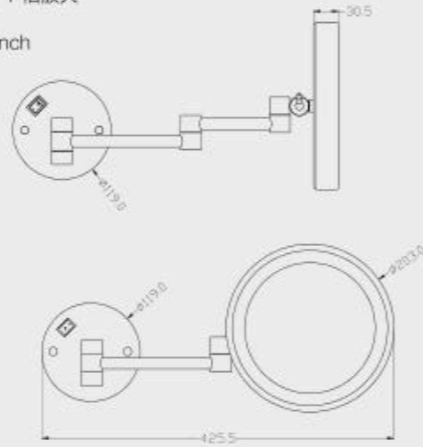

303

穿衣灯镜 FULL-LENGTH MIRROR

造型编号: 303  
 尺寸: 1525x455mm (接受定制尺寸)  
 电压: 110-120V/220-240V AC  
 LED 色温: 3000K ~ 5700K  
 可选功能: 触摸开关、感应开关、防雾、调光、调色、时钟、蓝牙、多媒体屏、天气显示、放大镜

Design No.: 303  
 Size: 1525x455mm (Customization Available)  
 Input: 110-120V/220-240V AC  
 LED Color: 3000K-5700K  
 Function: Touch Switch, Sensor Switch, Defogger, Dimming, Color Change, Time, BlueTooth, MP3, Weather

901

化妆镜 MAKE UP MIRROR

规格: 8寸, 8.5寸, 10寸  
镜倍: 平镜, 3倍, 5倍, 7倍放大

Size: 8inch, 8.5inch, 10inch  
Fold: 1x-7x

902

化妆镜 MAKE UP MIRROR

规格: 8寸  
镜倍: 平镜, 3倍, 5倍, 7倍放大

Size: 8inch  
Fold: 1x-7x

903

化妆镜 MAKE UP MIRROR

规格: 8寸, 8.5寸, 10寸  
镜倍: 平镜, 3倍, 5倍, 7倍放大

Size: 8inch, 8.5inch, 10inch  
Fold: 1x-7x

1、结构选择: A. 分体式 (便于安装和维修); B. 整体式 (结构可靠, 经济性好)

1. Structure: A. Split Type (Easy to install and maintain), B. Integrated Type (Economic reliable structure)