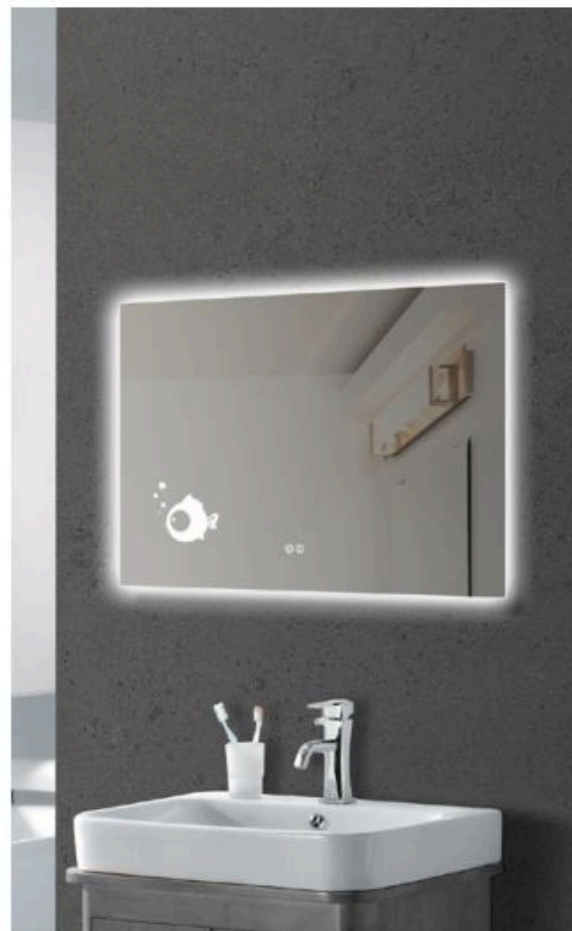

012

卫浴灯镜 BATHROOM LIGHTED MIRROR

造型编号: 012  
 尺寸: 600x800mm (接受定制尺寸)  
 电压: 110-120V/220-240V AC  
 LED 色温: 3000K - 5700K  
 可选功能: 触摸开关、感应开关、防雾、调光、调色、时钟、蓝牙、多媒体屏、天气显示

Design No.: 012  
 Size: 600x800mm (Customization Available)  
 Input: 110-120V/220-240V AC  
 LED Color: 3000K-5700K  
 Function: Touch Switch, Sensor Switch, Defogger, Dimming, Color Change, Time, BlueTooth, MP3, Weather

013

卫浴灯镜 BATHROOM LIGHTED MIRROR

造型编号: 013  
 尺寸: 600x800mm (接受定制尺寸)  
 电压: 110-120V/220-240V AC  
 LED 色温: 3000K - 5700K  
 可选功能: 触摸开关、感应开关、防雾、调光、调色、时钟、蓝牙、多媒体屏、天气显示

Design No.: 013  
 Size: 600x800mm (Customization Available)  
 Input: 110-120V/220-240V AC  
 LED Color: 3000K-5700K  
 Function: Touch Switch, Sensor Switch, Defogger, Dimming, Color Change, Time, BlueTooth, MP3, Weather

014

卫浴灯镜 BATHROOM LIGHTED MIRROR

造型编号: 014  
 尺寸: 600x800mm (接受定制尺寸)  
 电压: 110-120V/220-240V AC  
 LED 色温: 3000K ~ 5700K  
 可选功能: 触摸开关、感应开关、防雾、调光、调色、时钟、蓝牙、多媒体屏、天气显示、放大镜

Design No.: 014  
 Size:600x800mm(Customization Available)  
 Input:110-120V/220-240V AC  
 LED Color:3000K-5700K  
 Function:Touch Switch, Sensor Switch, Defogger, Dimming, Color Change, Time, BlueTooth, MP3, Weather, Magnify