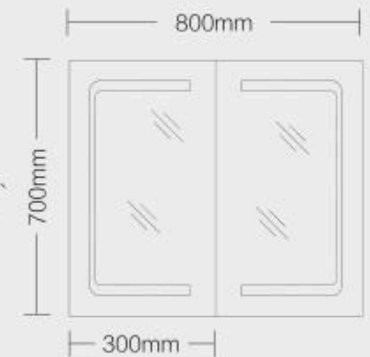

501

镜柜 LED MIRROR CABINET

造型编号: 501
尺寸: 800*700*130mm
电压: 220VAC 12V
色温: 3000K~5700K
可选功能: 触摸开关、感应开关、防雾、调光、调色、时钟、蓝牙、多媒体屏、天气显示、放大镜