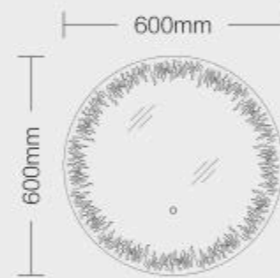

101

卫浴灯镜 BATHROOM LIGHTED MIRROR

造型编号: 101
尺寸: Φ 600mm (接受定制尺寸)
电压: 110-120V/220-240V AC
LED色温: 3000K - 5700K
可选功能: 触摸开关、感应开关、防雾、调光、调色、时钟、蓝牙、多媒体屏、天气显示、放大镜

Design No.: 101
Size: Φ 600mm (Customization Available)
Input: 110-120V/220-240V AC
LED Color: 3000K-5700K
Function: Touch Switch, Sensor Switch, Defogger, Dimming, Color Change, Time, BlueTooth, MP3, Weather, Magnify