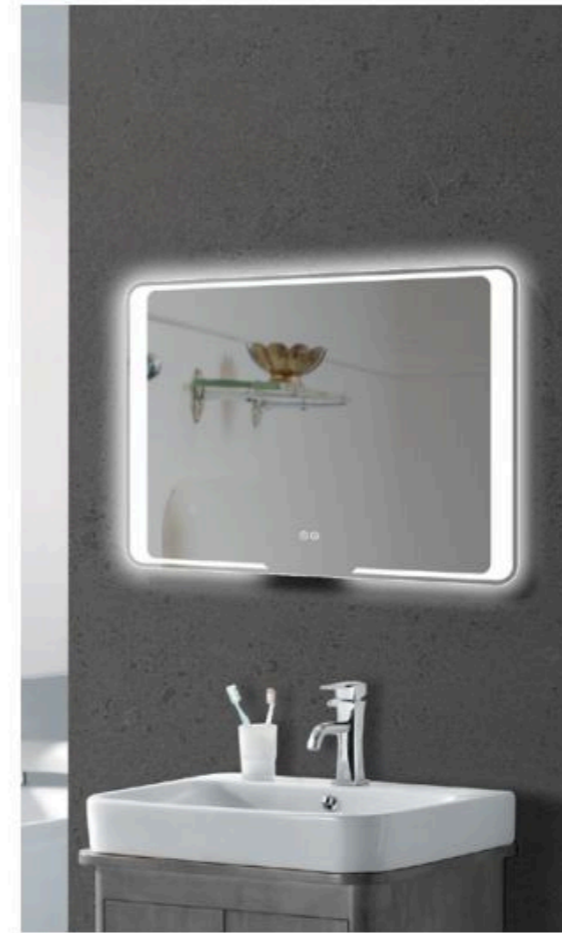

027

卫浴灯镜 BATHROOM LIGHTED MIRROR

造型编号: 027
尺寸: 600x800mm (接受定制尺寸)
电压: 110-120V/220-240V AC
LED色温: 3000K - 5700K
可选功能: 触摸开关、感应开关、防雾、调光、调色、时钟、蓝牙、多媒体屏、天气显示、放大镜

Design No.: 027
Size: 600x800mm (Customization Available)
Input: 110-120V/220-240V AC
LED Color: 3000K-5700K
Function: Touch Switch, Sensor Switch, Defogger, Dimming, Color Change, Time, BlueTooth, MP3, Weather, Magnify