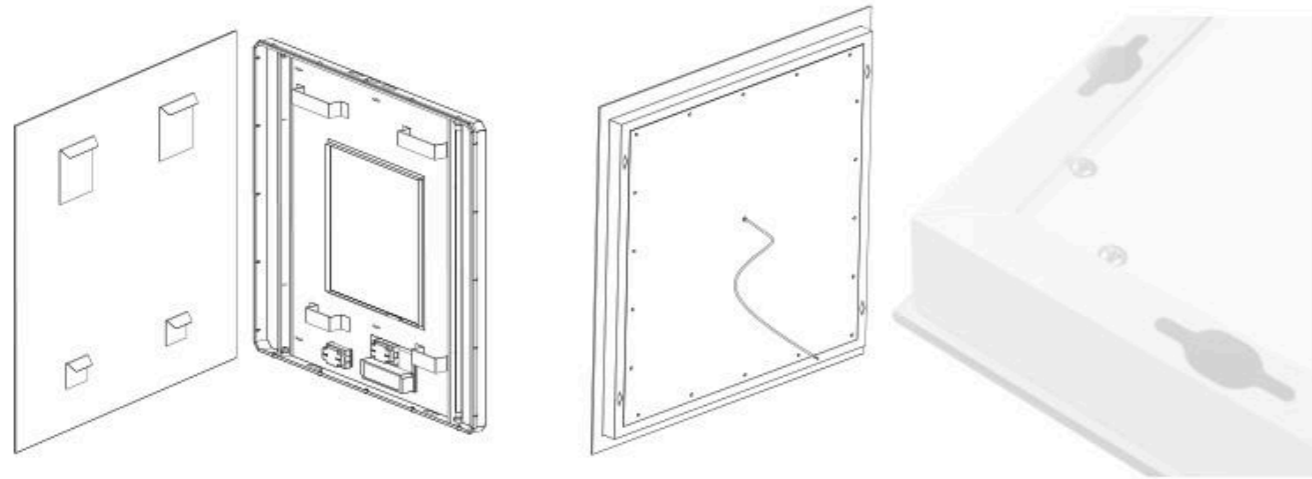

903

化妆镜 MAKE UP MIRROR

规格: 8寸, 8.5寸, 10寸  
镜倍: 平镜, 3倍, 5倍, 7倍放大

Size: 8inch, 8.5inch, 10inch  
Fold: 1x-7x

1、结构选择: A. 分体式 (便于安装和维修); B. 整体式 (结构可靠, 经济性好)

1. Structure: A. Split Type (Easy to install and maintain), B. Integrated Type (Economic reliable structure)