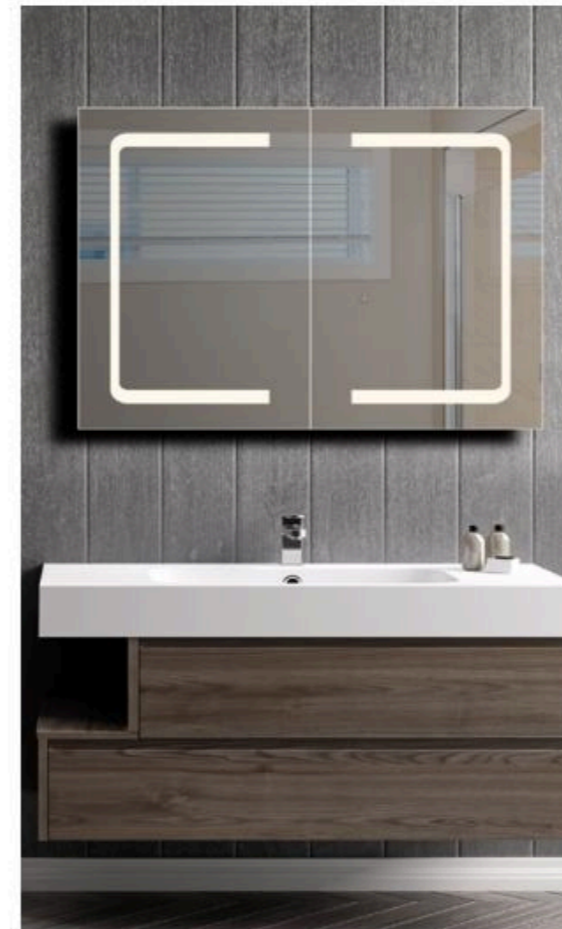

301

穿衣灯镜 FULL-LENGTH MIRROR

造型编号: 301  
 尺寸: 1800\*500mm (接受定制尺寸)  
 电压: 110-120V/220-240V AC  
 LED 色温: 3000K ~ 5700K  
 可选功能: 触摸开关、感应开关、防雾、调光、调色、时钟、蓝牙、多媒体屏、天气显示、放大镜

Design No.: 301  
 Size: 1800\*500mm (Customization Available)  
 Input: 110-120V/220-240V AC  
 LED Color: 3000K-5700K  
 Function: Touch Switch, Sensor Switch, Defogger, Dimming, Color Change, Time, BlueTooth, MP3, Weather

302

穿衣灯镜 FULL-LENGTH MIRROR

造型编号: 302  
 尺寸: 1525x455mm (接受定制尺寸)  
 电压: 110-120V/220-240V AC  
 LED 色温: 3000K ~ 5700K  
 可选功能: 触摸开关、感应开关、防雾、调光、调色、时钟、蓝牙、多媒体屏、天气显示、放大镜

Design No.: 302  
 Size: 1525x455mm (Customization Available)  
 Input: 110-120V/220-240V AC  
 LED Color: 3000K-5700K  
 Function: Touch Switch, Sensor Switch, Defogger, Dimming, Color Change, Time, BlueTooth, MP3, Weather

303

穿衣灯镜 FULL-LENGTH MIRROR

造型编号: 303  
 尺寸: 1525x455mm (接受定制尺寸)  
 电压: 110-120V/220-240V AC  
 LED 色温: 3000K ~ 5700K  
 可选功能: 触摸开关、感应开关、防雾、调光、调色、时钟、蓝牙、多媒体屏、天气显示、放大镜

Design No.: 303  
 Size: 1525x455mm (Customization Available)  
 Input: 110-120V/220-240V AC  
 LED Color: 3000K-5700K  
 Function: Touch Switch, Sensor Switch, Defogger, Dimming, Color Change, Time, BlueTooth, MP3, Weather