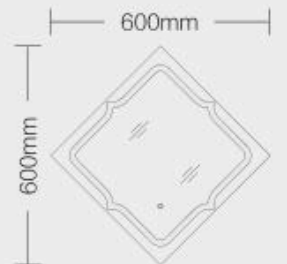

Design No.: 017
Size:600x800mm(Customization Available)
Input:110-120V/220-240V AC
LED Color:3000K-5700K
Function:Touch Switch, Sensor Switch, Defogger, Dimming, Color Change, Time, BlueTooth, MP3, Weather, Magnify