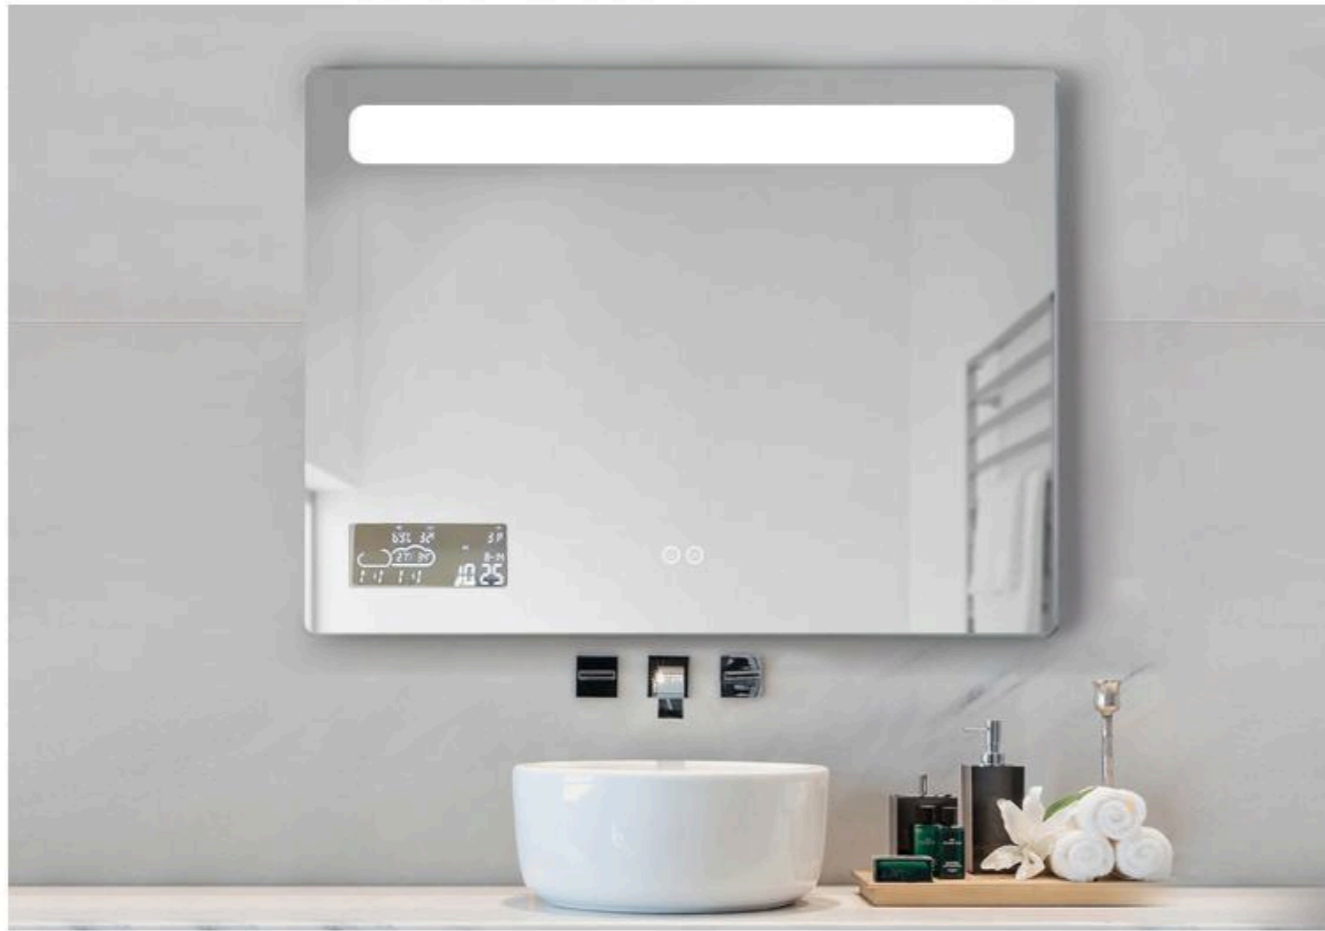

007F

卫浴灯镜 BATHROOM LIGHTED MIRROR

造型编号: 007F  
 尺寸: 42"X36" (接受定制尺寸)  
 电压: 110-120V/220-240V AC  
 LED 色温: 3000K ~ 5700K  
 可选功能: 触摸开关、感应开关、防雾、  
 调光、调色、时钟、蓝牙、多媒体屏、  
 天气显示、放大镜

Design No.: 007F  
 Size: 42"X36"(Customization Available)  
 Input: 110-120V/220-240V AC  
 LED Color: 3000K-5700K  
 Function: Touch Switch, Sensor Switch, Defogger, Dimming,  
 Color Change, Time, BlueTooth, MP3, Weather, Magnify

201

装饰灯镜 DECORATIVE LED MIRROR

造型编号: 201  
 尺寸: 645/300/220/175mm (接受定制尺寸)  
 电压: 110-120V/220-240V AC  
 LED 色温: 3000K ~ 5700K  
 可选功能: 触摸开关、感应开关、防雾、调光、调色、时钟、蓝牙

Design No.: 201  
 Size: 645/300/220/175mm (Customization Available)  
 Input: 110-120V/220-240V AC  
 LED Color: 3000K-5700K  
 Function: Touch Switch, Sensor Switch, Defogger, Dimming, Color Change, Time, BlueTooth