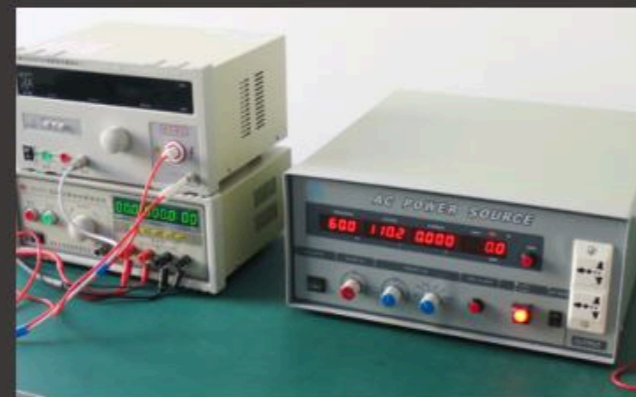

核心研发团队

R&D TEAM (RESEARCH & DESIGN)