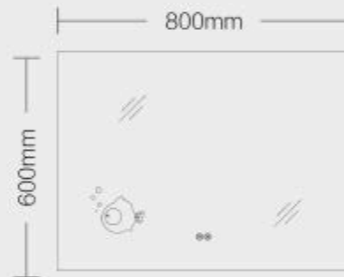

016

卫浴灯镜 BATHROOM LIGHTED MIRROR

造型编号: 016
尺寸: 600x800mm (接受定制尺寸)
电压: 110-120V/220-240V AC
LED 色温: 3000K ~ 5700K
可选功能: 触摸开关、感应开关、防雾、调光、调色、时钟、蓝牙、多媒体屏、天气显示、放大镜

Design No.: 016
Size:600x800mm(Customization Available)
Input:110-120V/220-240V AC
LED Color:3000K-5700K
Function:Touch Switch, Sensor Switch, Defogger, Dimming, Color Change, Time, BlueTooth, MP3, Weather, Magnify