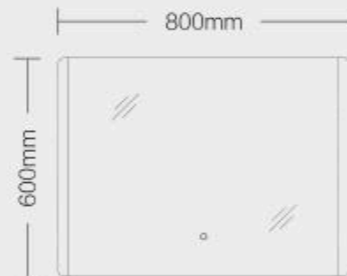

003R

卫浴灯镜 BATHROOM LIGHTED MIRROR

造型编号: 003R
尺寸: 600x800mm (接受定制尺寸)
电压: 110-120V/220-240V AC
LED 色温: 3000K ~ 5700K
可选功能: 触摸开关、感应开关、防雾、调光、调色、时钟、蓝牙、多媒体屏、天气显示、放大镜

Design No.: 003R
Size:600x800mm(Customization Available)
Input:110-120V/220-240V AC
LED Color:3000K-5700K
Function: Touch Switch, Sensor Switch, Defogger, Dimming, Color Change, Time, BlueTooth, MP3, Weather, Magnify