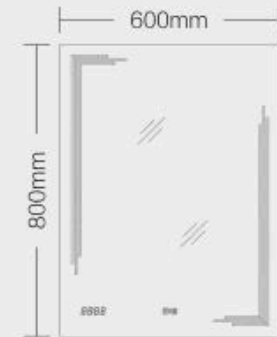

013

卫浴灯镜 BATHROOM LIGHTED MIRROR

造型编号: 013
尺寸: 600x800mm (接受定制尺寸)
电压: 110-120V/220-240V AC
LED 色温: 3000K - 5700K
可选功能: 触摸开关、感应开关、防雾、调光、调色、时钟、蓝牙、多媒体屏、天气显示