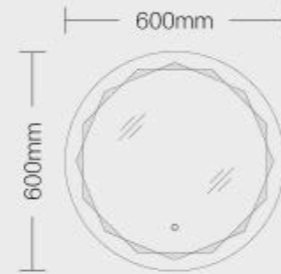

Design No.: 018
Size: 600x800mm (Customization Available)
Input: 110-120V/220-240V AC
LED Color: 3000K-5700K
Function: Touch Switch, Sensor Switch, Defogger, Dimming, Color
Change, Time, BlueTooth, MP3, Weather, Magnify