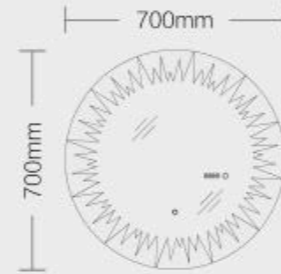

Design No.: 103
Size: Φ 700 mm(Customization Available)
Input:110-120V/220-240V AC
LED Color:3000K-5700K
Function:Touch Switch, Sensor Switch, Defogger, Dimming, Color
Change, Time, BlueTooth, MP3, Weather, Magnify