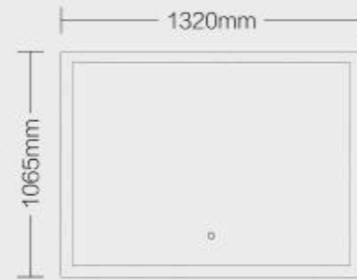

Design No.: 004A
Size: 52"X42"(Customization Available)
Input: 110-120V/220-240V AC
LED Color: 3000K-5700K
Function: Touch Switch, Sensor Switch, Defogger, Dimming,
Color Change, Time, BlueTooth, MP3, Weather, Magnify