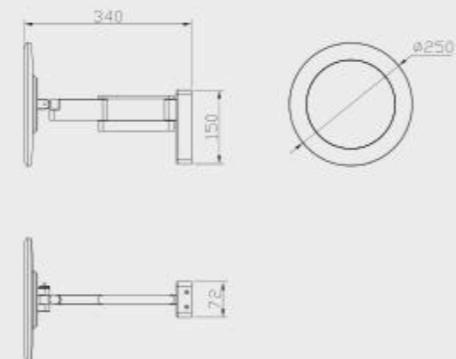

901

化妆镜 MAKE UP MIRROR

规格: 8寸, 8.5寸, 10寸  
镜倍: 平镜, 3倍, 5倍, 7倍放大

Size: 8inch, 8.5inch, 10inch  
Fold: 1x-7x

902

化妆镜 MAKE UP MIRROR

规格: 8寸  
镜倍: 平镜, 3倍, 5倍, 7倍放大

Size: 8inch  
Fold: 1x-7x

903

化妆镜 MAKE UP MIRROR

规格: 8寸, 8.5寸, 10寸  
镜倍: 平镜, 3倍, 5倍, 7倍放大

Size: 8inch, 8.5inch, 10inch  
Fold: 1x-7x

1、结构选择: A. 分体式 (便于安装和维修); B. 整体式 (结构可靠, 经济性好)

1. Structure: A. Split Type (Easy to install and maintain), B. Integrated Type (Economic reliable structure)