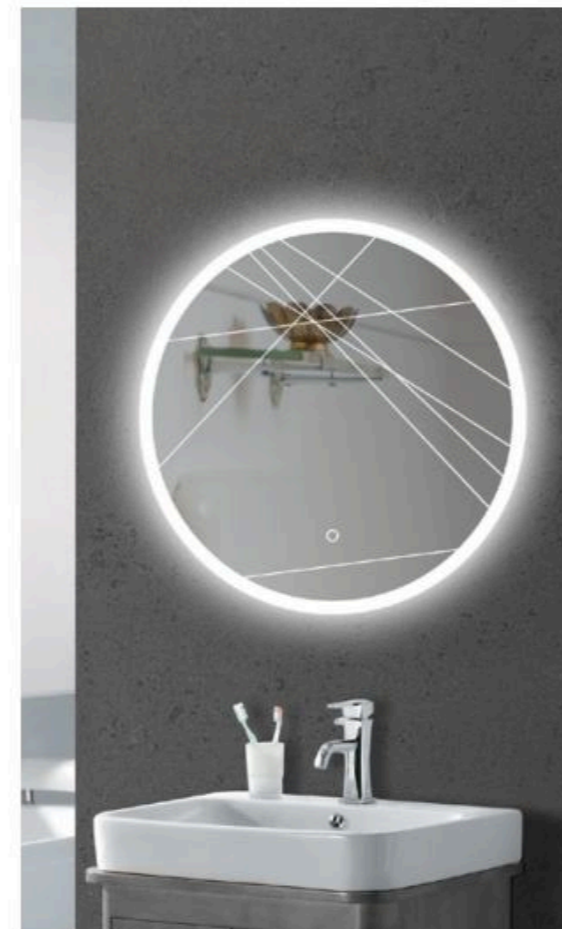

102

卫浴灯镜 BATHROOM LIGHTED MIRROR

造型编号: 102
尺寸: Φ 600mm (接受定制尺寸)
电压: 110-120V/220-240V AC
LED色温: 3000K - 5700K
可选功能: 触摸开关、感应开关、防雾、调光、调色、时钟、蓝牙、多媒体屏、天气显示、放大镜

Design No.: 102
Size: Φ 600mm (Customization Available)
Input: 110-120V/220-240V AC
LED Color: 3000K-5700K
Function: Touch Switch, Sensor Switch, Defogger, Dimming, Color Change, Time, BlueTooth, MP3, Weather, Magnify