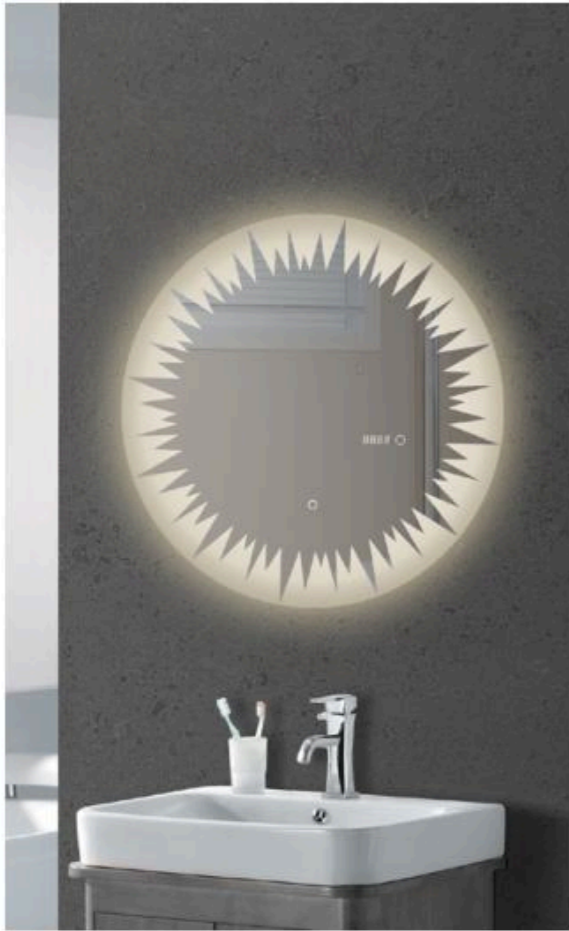

101

卫浴灯镜 BATHROOM LIGHTED MIRROR

造型编号: 101  
 尺寸:  $\Phi$ 600mm (接受定制尺寸)  
 电压: 110-120V/220-240V AC  
 LED色温: 3000K - 5700K  
 可选功能: 触摸开关、感应开关、防雾、调光、调色、时钟、蓝牙、多媒体屏、天气显示、放大镜

Design No.: 101  
 Size:  $\Phi$ 600mm (Customization Available)  
 Input: 110-120V/220-240V AC  
 LED Color: 3000K-5700K  
 Function: Touch Switch, Sensor Switch, Defogger, Dimming, Color Change, Time, BlueTooth, MP3, Weather, Magnify

102

卫浴灯镜 BATHROOM LIGHTED MIRROR

造型编号: 102  
 尺寸:  $\Phi$ 600mm (接受定制尺寸)  
 电压: 110-120V/220-240V AC  
 LED色温: 3000K - 5700K  
 可选功能: 触摸开关、感应开关、防雾、调光、调色、时钟、蓝牙、多媒体屏、天气显示、放大镜

Design No.: 102  
 Size:  $\Phi$ 600mm (Customization Available)  
 Input: 110-120V/220-240V AC  
 LED Color: 3000K-5700K  
 Function: Touch Switch, Sensor Switch, Defogger, Dimming, Color Change, Time, BlueTooth, MP3, Weather, Magnify

103

卫浴灯镜 BATHROOM LIGHTED MIRROR

造型编号: 103  
 尺寸:  $\Phi$ 700mm (接受定制尺寸)  
 电压: 110-120V/220-240V AC  
 LED 色温: 3000K ~ 5700K  
 可选功能: 触摸开关、感应开关、防雾、  
 调光、调色、时钟、蓝牙、多媒体屏、  
 天气显示、放大镜

Design No.: 103  
 Size:  $\Phi$ 700 mm(Customization Available)  
 Input:110-120V/220-240V AC  
 LED Color:3000K-5700K  
 Function:Touch Switch, Sensor Switch, Defogger, Dimming, Color  
 Change, Time, BlueTooth, MP3, Weather, Magnify