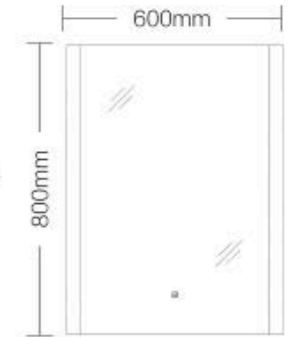

003H

卫浴灯镜 BATHROOM LIGHTED MIRROR

造型编号: 003H
尺寸: 600x800mm (接受定制尺寸)
电压: 110-120V/220-240V AC
LED 色温: 3000K ~ 5700K
可选功能: 触摸开关、感应开关、防雾、调光、调色、时钟、蓝牙、多媒体屏、天气显示

Design No.: 003H
Size:600x800mm(Customization Available)
Input:110-120V/220-240V AC
LED Color:3000K-5700K
Function: Touch Switch, Sensor Switch, Defogger, Dimming, Color Change, Time, BlueTooth, MP3, Weather