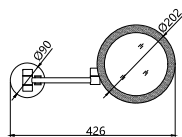

Wall-Mounted Led Mirror Series
墙灯镜系列

Wall-Mounted Led Mirror Series
墙灯镜系列

WN816-SL