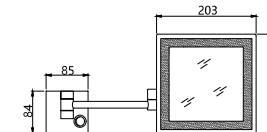

**Wall-Mounted Led Mirror Series**  
墙灯镜系列

WN817-ASL

WN810-SL

WN811-SL

WN812-SL

WN819-SL

WN819-SL

Wall-Mounted Led Mirror Series  
墙灯镜系列