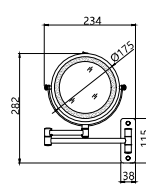

Wall-Mounted Led Mirror Series
墙灯镜系列

WN808-RL

WN1005-RL

WN703-RL

Wall-Mounted Led Mirror Series
墙灯镜系列