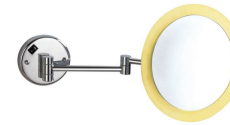

**Wall-Mounted Led Mirror Series**  
墙灯镜系列

WN817-ASL

WN810-SL

WN811-SL

WN812-SL

WN819-SL

WN819-SL

Wall-Mounted Led Mirror Series  
墙灯镜系列

Wall-Mounted Led Mirror Series  
墙灯镜系列

WN816-1-SL

WN816-SL

WN804-ARL

WN1001-ARL

WN8505-RL

WN801-ARL

WN1002-ARL

WN1003-ARL

WN802-ARL

WN803-ARL

WN805-1-RL

WN805-RL

Wall-Mounted Led Mirror Series  
墙灯镜系列

WN808-RL

WN950-RL