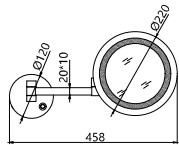

Wall-Mounted Led Mirror Series  
墙灯镜系列

WN816-1-SL

WN816-SL

WN804-ARL

WN1001-ARL

WN8505-RL

WN801-ARL

WN1002-ARL