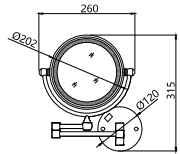

Wall-Mounted Led Mirror Series
墙灯镜系列

WN808-RL

WN1005-RL

WN807-RL

Wall-Mounted Led Mirror Series
墙灯镜系列