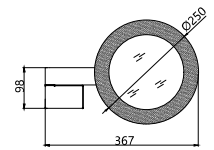

Wall-Mounted Led Mirror Series  
墙灯镜系列

WN816-1-SL

WN816-SL

WN804-ARL

WN1001-ARL

WN8505-RL

WN801-ARL

WN1002-ARL