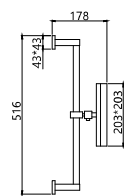

Wall-Mounted Led Mirror Series
墙灯镜系列

Wall-Mounted Led Mirror Series
墙灯镜系列

WN816-SL

WN804-ARL

WN1001-ARL