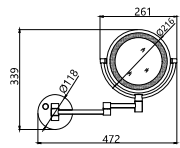

WN8503-B-RL

WN8503-RL

Wall-Mounted Led Mirror Series  
墙灯镜系列

Wall-Mounted Led Mirror Series  
墙灯镜系列

Shaving Mirror Installation Instruction Manual

Wall-Mounted Led Mirror Series  
墙灯镜系列

Noble, Elegant Brushed  
Gold Finished