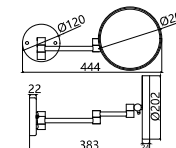

Wall-Mounted Mirrors Series
墙镜系列

Wall-Mounted Mirrors Series
墙镜系列

WN204-S

WN851-R