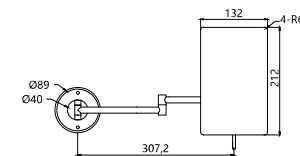

Wall-Mounted Mirrors Series
墙镜系列

Wall-Mounted Mirrors Series
墙镜系列

WN204-S