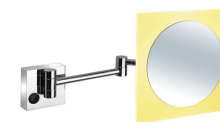

MISSIYA

— Where Vision Becomes Reality —

MISSIYA

Your Perfect Choice for Style and Functionality.

您对风格和功能的完美选择

Your Perfect Choice for Style and Functionality.

您对风格和功能的完美选择

**Wall-Mounted Led Mirror Series**  
墙灯镜系列

**Wall-Mounted Led Mirror Series**  
墙灯镜系列

WN817-ASL

WN810-SL

WN811-SL

WN812-SL

WN819-SL

WN819-SL

Wall-Mounted Led Mirror Series  
墙灯镜系列