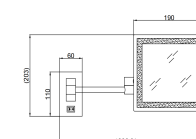

**Wall-Mounted Led Mirror Series**  
墙灯镜系列

WN817-ASL

WN810-SL

WN811-SL

WN812-SL

WN819-SL

WN819-SL

Wall-Mounted Led Mirror Series  
墙灯镜系列