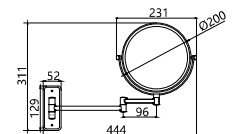

Wall-Mounted Mirrors Series
墙镜系列

Wall-Mounted Mirrors Series
墙镜系列

WN204-S