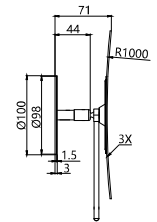

Wall-Mounted Mirrors Series
墙镜系列

Wall-Mounted Mirrors Series
墙镜系列

WN204-S

WN850-R