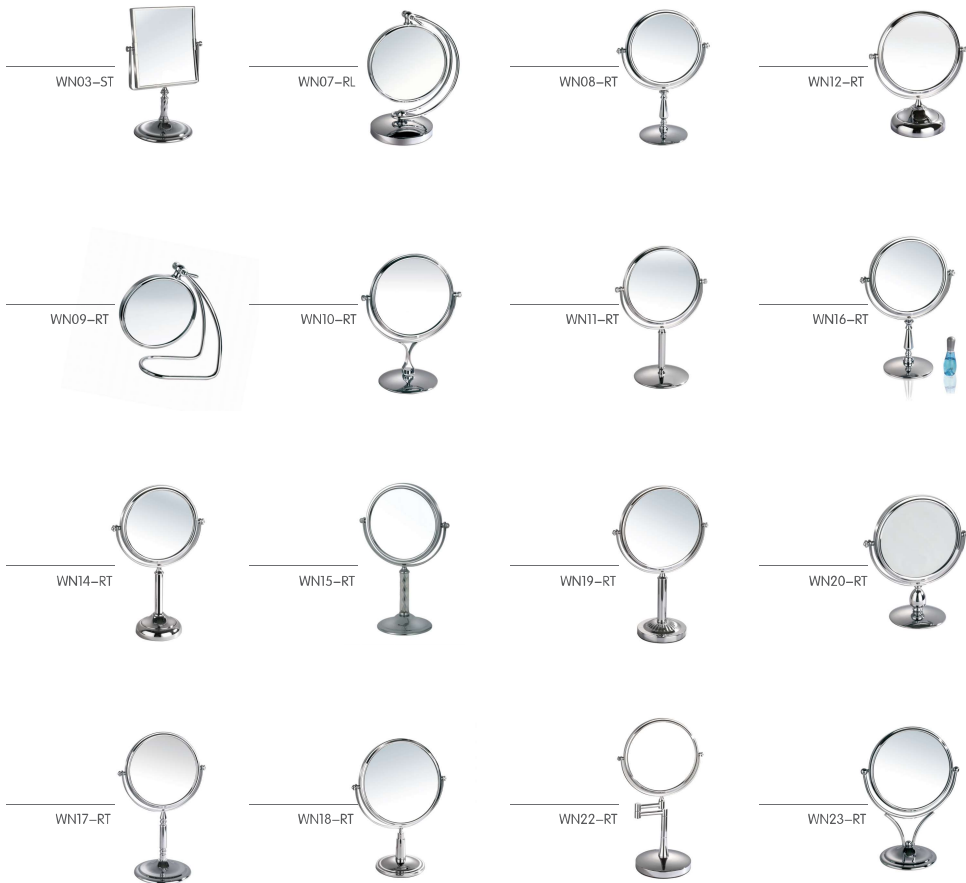

Table Mirrors Series
台镜系列