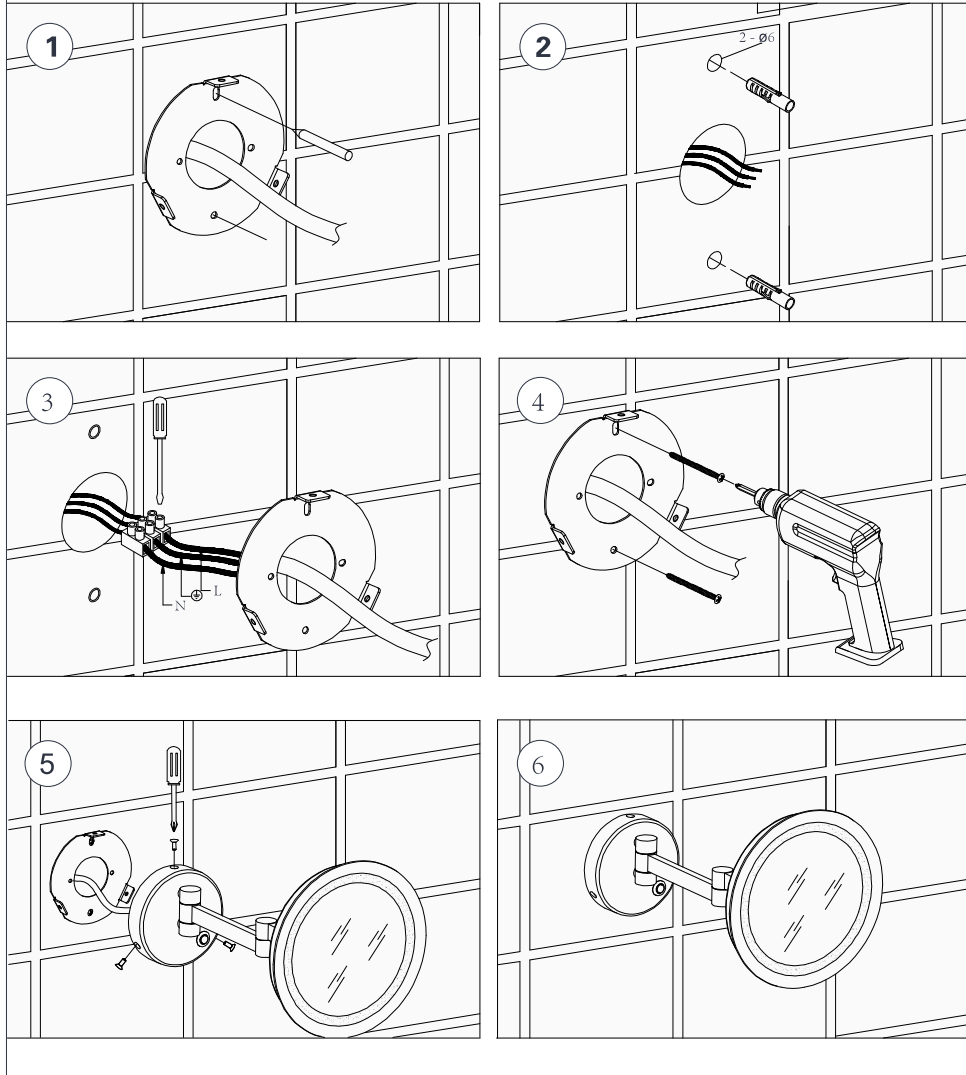

WN8503-B-RL

WN8503-RL

Wall-Mounted Led Mirror Series  
墙灯镜系列

Wall-Mounted Led Mirror Series  
墙灯镜系列

Shaving Mirror Installation Instruction Manual

Wall-Mounted Led Mirror Series  
墙灯镜系列

Noble, Elegant Brushed  
Gold Finished