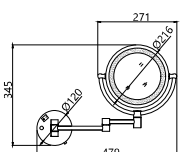

WN8503-B-RL

WN8503-RL

Wall-Mounted Led Mirror Series  
墙灯镜系列

Wall-Mounted Led Mirror Series  
墙灯镜系列

Shaving Mirror Installation Instruction Manual

Wall-Mounted Led Mirror Series  
墙灯镜系列

Noble, Elegant Brushed  
Gold Finished