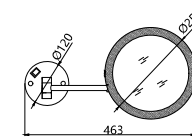

Wall-Mounted Led Mirror Series  
墙灯镜系列

WN816-1-SL

WN816-SL

WN804-ARL

WN1001-ARL

WN8505-RL

WN801-ARL

WN1002-ARL