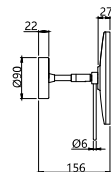

WN805-1-RL