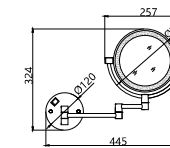

Wall-Mounted Led Mirror Series
墙灯镜系列

WN808-RL

WN1005-RL

WN8502-RL

Wall-Mounted Led Mirror Series
墙灯镜系列