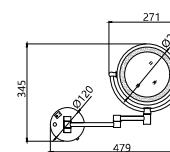

WN8503-B-RL

WN8503-RL

Wall-Mounted Led Mirror Series  
墙灯镜系列

Wall-Mounted Led Mirror Series  
墙灯镜系列

Shaving Mirror Installation Instruction Manual

Wall-Mounted Led Mirror Series  
墙灯镜系列

Noble, Elegant Brushed  
Gold Finished