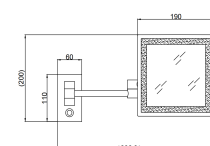

**Wall-Mounted Led Mirror Series**  
墙灯镜系列

WN817-ASL

WN810-SL

WN811-SL

WN812-SL

WN819-SL

WN819-SL

Wall-Mounted Led Mirror Series  
墙灯镜系列