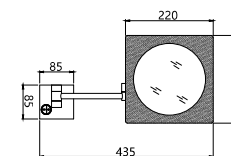

Wall-Mounted Led Mirror Series
墙灯镜系列

Wall-Mounted Led Mirror Series
墙灯镜系列

WN810-SL