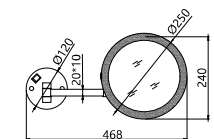

Wall-Mounted Led Mirror Series
墙灯镜系列

Wall-Mounted Led Mirror Series
墙灯镜系列

WN816-SL

WN802-ARL

WN803-ARL