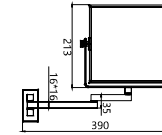

Double Sides Acrylic  
Touch Switch  
2700K Warm Light/ 5800K White Light

Wall-Mounted Mirrors Series  
 墙镜系列

Wall-Mounted Mirrors Series  
 墙镜系列

WN201-S

WN202-S

WN203-S

WN204-S

WN850-R