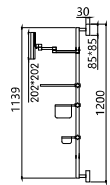

Wall-Mounted Led Mirror Series
墙灯镜系列

Wall-Mounted Led Mirror Series
墙灯镜系列

WN816-SL