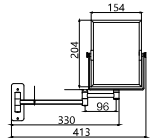

Wall-Mounted Mirrors Series
墙镜系列

Wall-Mounted Mirrors Series
墙镜系列

WN203-S

WN204-S