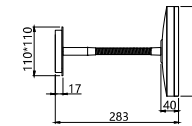

Wall-Mounted Led Mirror Series  
墙灯镜系列

WN816-1-SL

WN816-SL

WN804-ARL

WN1001-ARL

WN8505-RL

WN801-ARL

WN1002-ARL