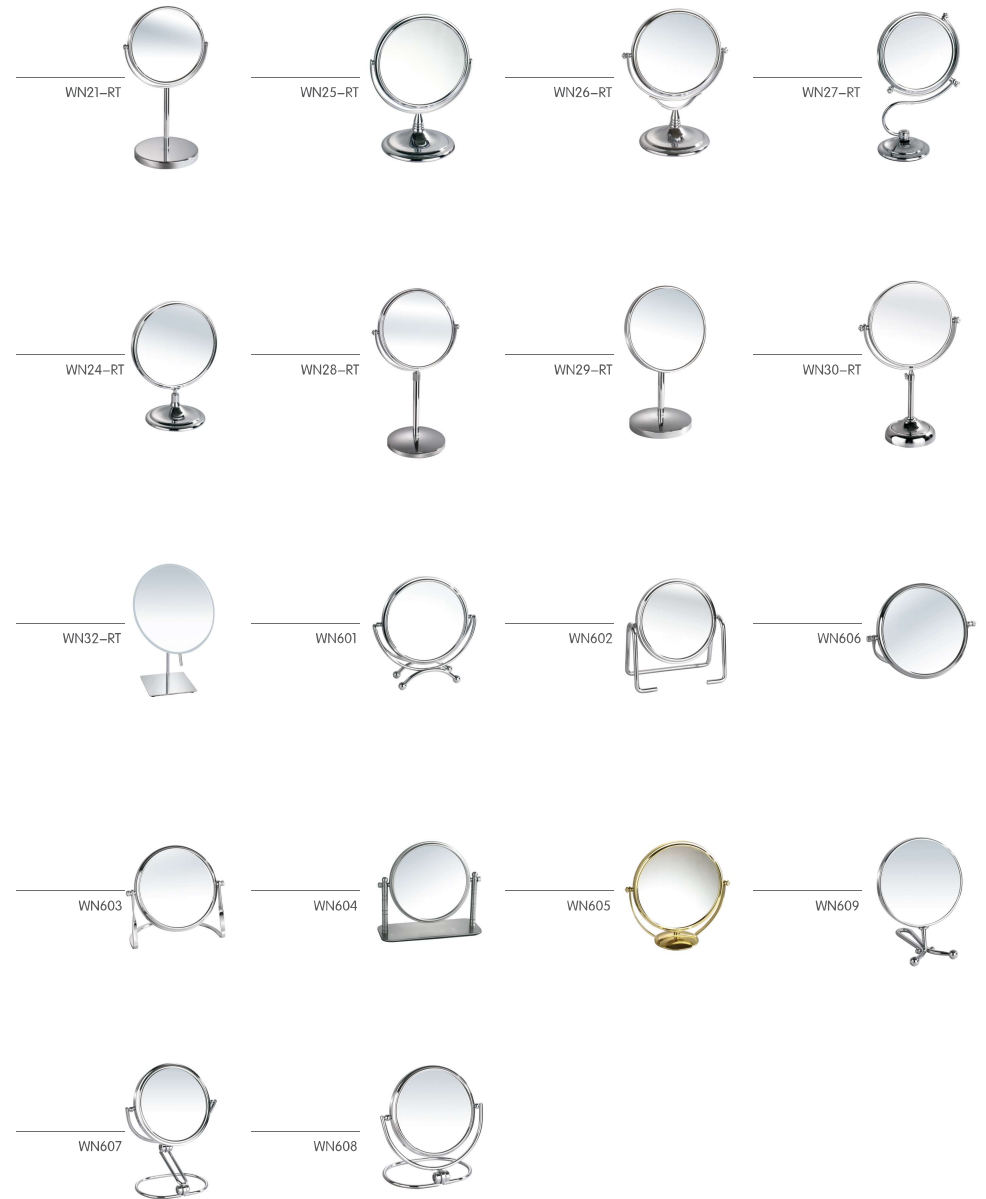

Table Mirrors Series
台镜系列