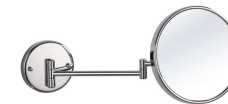

Double Sides Acrylic  
Touch Switch  
2700K Warm Light/ 5800K White Light

Wall-Mounted Mirrors Series  
 墙镜系列

Wall-Mounted Mirrors Series  
 墙镜系列

WN201-S

WN202-S

WN203-S

WN204-S

WN850-R