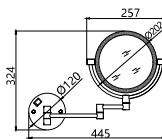

Wall-Mounted Led Mirror Series  
墙灯镜系列

WN816-1-SL

WN816-SL

WN804-ARL

WN1001-ARL

WN8505-RL

WN801-ARL

WN1002-ARL